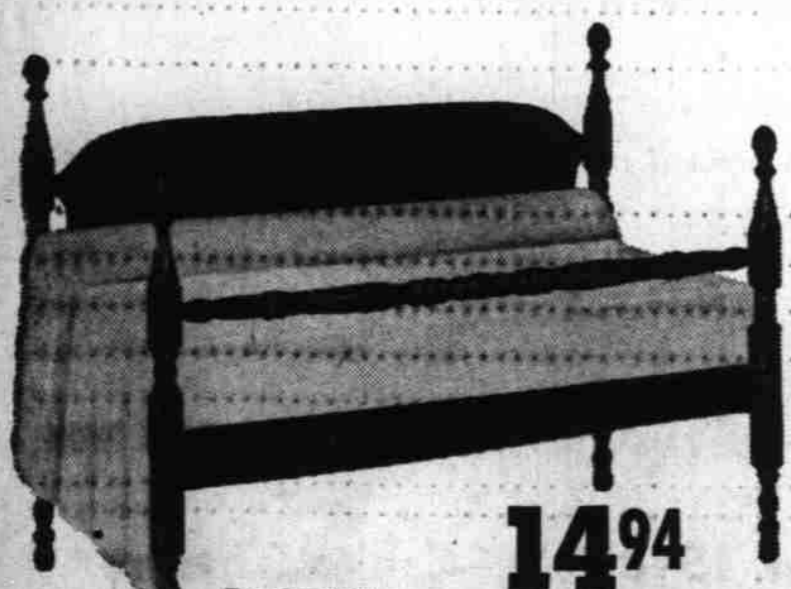

For Everything In Equipment and Accessories

Antique Brass

WOOD HOLDERS

Hammered brass design to match or contrast your present andiron set. Decorative and useful.

Special Purchase Now . . .

3¹⁹

Regular 29.88
POSTER BED

14⁹⁴

with the purchase of any mattress and box spring

TWIN OR FULL SIZE BEDS

1/2 Price Sale 1/2

With the Purchase of Any Mattress and Box Spring

Poster, pineapple, Jenny Lind and Dolly Madison designs in full or twin size beds just HALF PRICE when you buy any mattress and box spring. All these fine beds are constructed of fine quality Eastern hardwood by master craftsmen in the plant of the world's largest bed manufacturers. HOGG BROS. made a special purchase which makes this big savings possible.

Regular 37.88
JENNY LIND BED

18⁹⁴

with the purchase of any mattress and box spring