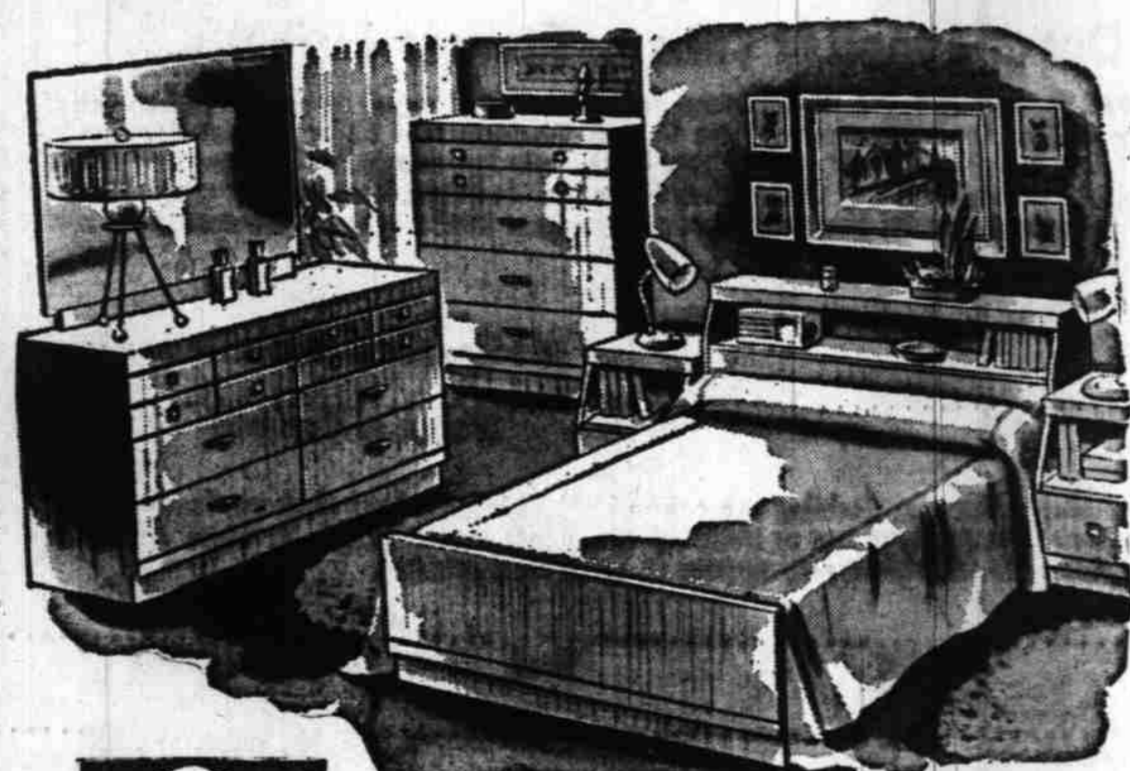

- 2 Modern Table Lamps in the latest designs and colors.
- 1 TV Chair in black Tubular steel with plastic cover

REGULAR 239.95
169⁹⁵

BONUS!! 7-WAY FLOOR LAMP FREE
With the Purchase of this Living Room Group

REGULAR 169.95

99⁹⁵

9 pc. Modern Bedroom Group

- Large 6 Drawer Dresser with attached mirror.
- Full size bookcase bed with headboard (your choice of grey-oak or walnut)
- Comfortable Innerspring Mattress
- Sturdy Box Spring
- 2 Fluffy Soft Pillows
- 2 Graceful Dresser Lamps