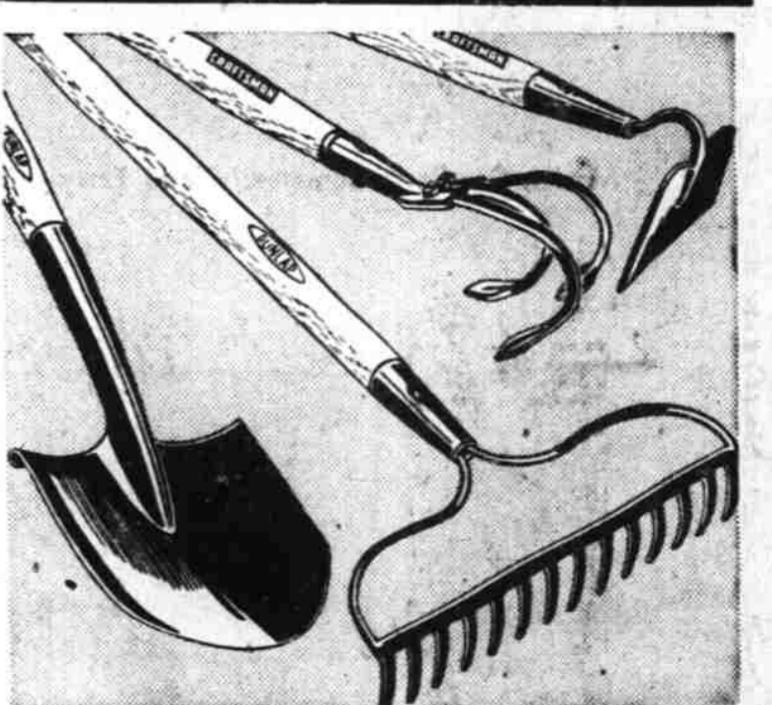

Four Useful Garden Tools for Faster, Easier Work!
Garden Tools
Take your choice, each only **1⁶⁹** each
Regularly 2.29 to 2.89 values

Buy now during this sale and save! Take your choice of long handle shovels, bow-type garden rakes, hoes, and 3-tine cultivators. Smoothly waxed ash handles securely locked in forged steel heads. Save today!