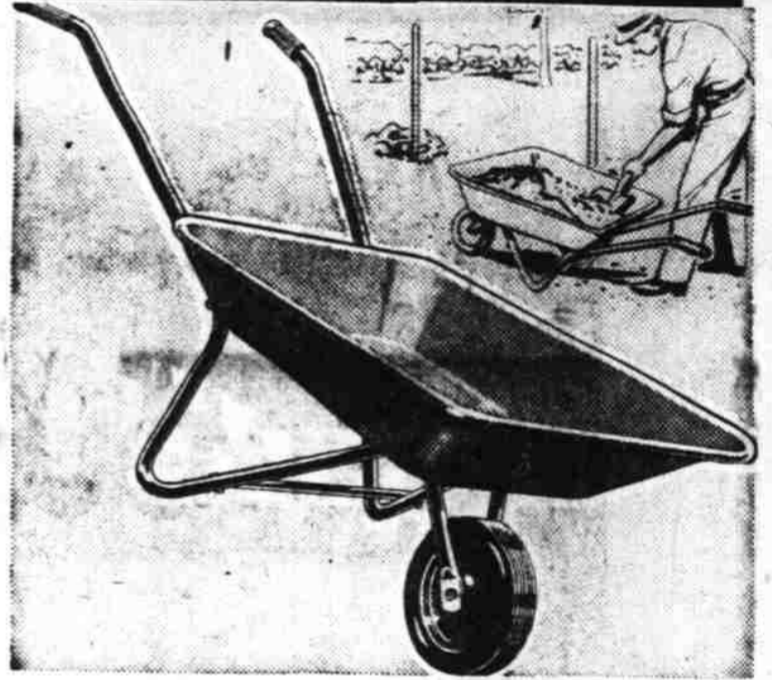

Our most popular Craftsman 18-in. mower with tough Austempered steel blade shielded by guards; rugged Power Products engine; rubber tires; plastic grips.

CRAFTSMAN TILTING-ARBOR BENCH SAW AND JOINTER-PLANER OUTFIT

Regular 69.95 8-in. Bench Saw
ONLY 6.00 DOWN
 6.00 Month on Sears Easy Payment Plan (Usual low carrying charge)

Regular 56.95 4 3/8-in. Jointer-Planer... **48.88**

Here's the very heart of your home workshop in one complete unit... priced extra-low for special Hardware Week sale savings! Massive, heavy-duty construction meets requirements of professional craftsmen. See this complete Craftsman Power Tool outfit demonstrated at Sears today.

59⁸⁸
 bench saw with two extra blades
COMPLETE OUTFIT
 Regularly **214.37** **177⁹⁹**

Includes: Craftsman 8-in. bench saw with two extra blades; 4 3/8-in. jointer-planer; power tool bench with wheel set and power panel; two extensions; work light; 3/4 H.P. motor. Save 36.38.

REDUCED FOR THIS SALE ONLY!

Gardeners! Save Time, Save Steps With This Dunlap
Wheelbarrow
 Reg. 11.95 **8⁸⁸**
 Wide-spread legs prevent tipping
 150 lb., large 3 cu. ft. capacity

This wheelbarrow makes light work of hauling jobs around the yard and garden. Carries leaves, dirt, etc. Has tubular steel handles with rubber grips, 10-in. wheel, and puncture-proof rubber tire.