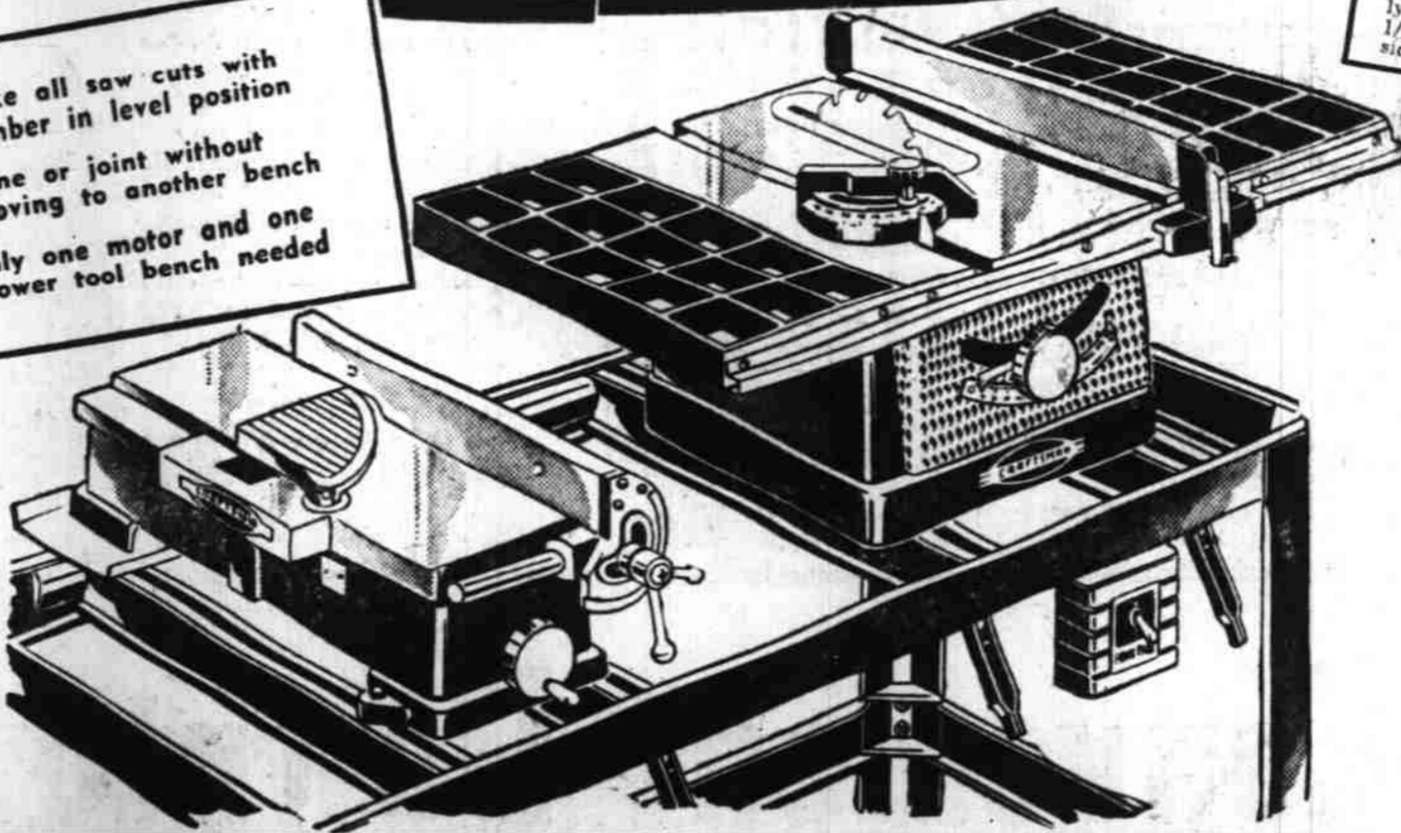

SEARS GREATEST HARDWARE SALE! LOWEST PRICES OF THE YEAR!
BUY FOR YOUR HOME, GARDEN, CAR AND WORKSHOP. SAVE NOW!

Here are just a few of the terrific hardware values offered during this event

SAVE 36³⁸
BUY THE MOST USEFUL, SPACE-SAVING COMBINATION WE'VE EVER OFFERED!

Electric Hand Saw
With Case Craftsman
Reg. 55.95 **44.00**
6 1/2-in. blade
New convenience and safety feature. Retractable saw guard. Depth and angular control at rear.

8-inch Saw Blades
Special Combination Offer!
Only **3** for **4.88**
Set takes care of all your power sawing needs. Includes cross-cut, rip, and combination blades. Get 'em today!

Dado Set Values
6-inch for 1/2 or 3/4-in. Arbors
Sears Low Price... **6.88**
Four precision-ground perfectly-matched 1 1/8-in. chipper, one 1/16, and two 1/4-in. thick out-side saws!

Molding Head Set
With Six Sets of Blades
Craftsman... **9.95**
Planer, jointer, shaper work on your bench saw! Cutter head fits most bench saws with 1 1/2, 2, or 3/4-in. arbors.

Plastic Nozzle
1.49
Lightweight hose nozzle adjusts from powerful to fine spray or a complete shutoff.

Grass Whips
39c
Improved handle for easier grip. 8 1/2-in. blade has double cutting edge. Save today!

- Make all saw cuts with lumber in level position
- Plane or joint without moving to another bench
- Only one motor and one power tool bench needed

Adjustable Sprinkler
5.95
Waters any area from 10 to 50-feet in diameter. Chrome-plated brass arms. Sovel.

Grass Shears
1.00
6-inch heat-treated forged steel blades. Two handles with easy-action coil spring.

SPECIAL VALUE! LIMITED TIME!