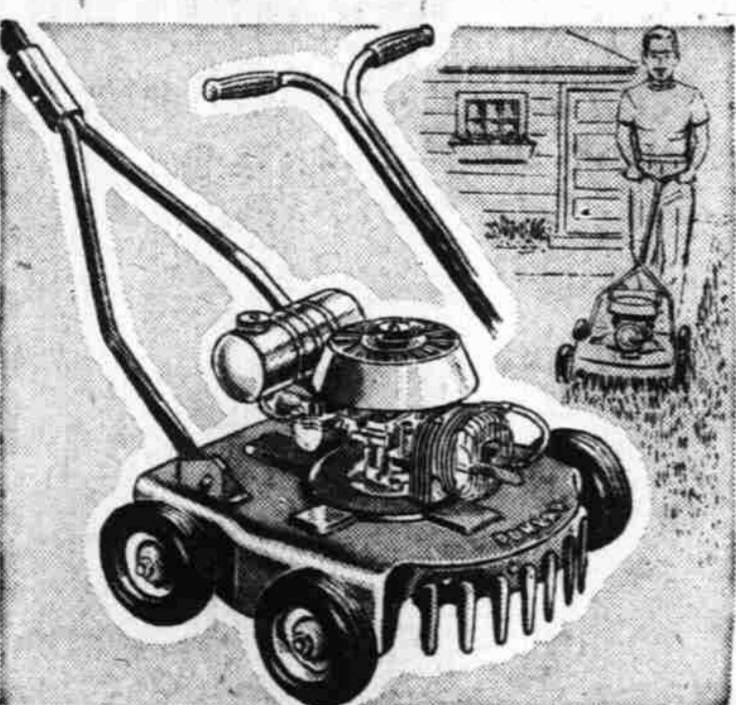

Regular 69.95 8-in. Bench Saw
ONLY 6.00 DOWN
 6.00 Month on Sears Easy Payment Plan (Usual low carrying charge)

Regular 56.95 4 3/8-in. Jointer-Planer... **48.88**

Here's the very heart of your home workshop in one complete unit... priced extra-low for special Hardware Week sale savings! Massive, heavy-duty construction meets requirements of professional craftsmen. See this complete Craftsman Power Tool outfit demonstrated at Sears today.

59⁸⁸
 bench saw with two extra blades
COMPLETE OUTFIT
 Regularly **214.37** **177⁹⁹**

Includes: Craftsman 8-in. bench saw with two extra blades; 4 3/8-in. jointer-planer; power tool bench with wheel set and power panel; two extensions; work light; 3/4 H.P. motor. Save 36.38.

REDUCED FOR THIS SALE ONLY!

Gardeners! Save Time, Save Steps With This Dunlap
Wheelbarrow
 Reg. 11.95 **8⁸⁸**
 Wide-spread legs prevent tipping
 150 lb., large 3 cu. ft. capacity

This wheelbarrow makes light work of hauling jobs around the yard and garden. Carries leaves, dirt, etc. Has tubular steel handles with rubber grips, 10-in. wheel, and puncture-proof rubber tire.