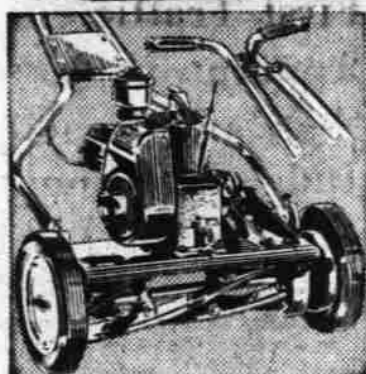

Power Mowers
Briggs & Stratton Engine

Dunlap **78.88**
4 cycle 1.2 H.P.; oversize tires. Handy speed throttle. Entire construction of rigid pressed steel. 18-in. cut.