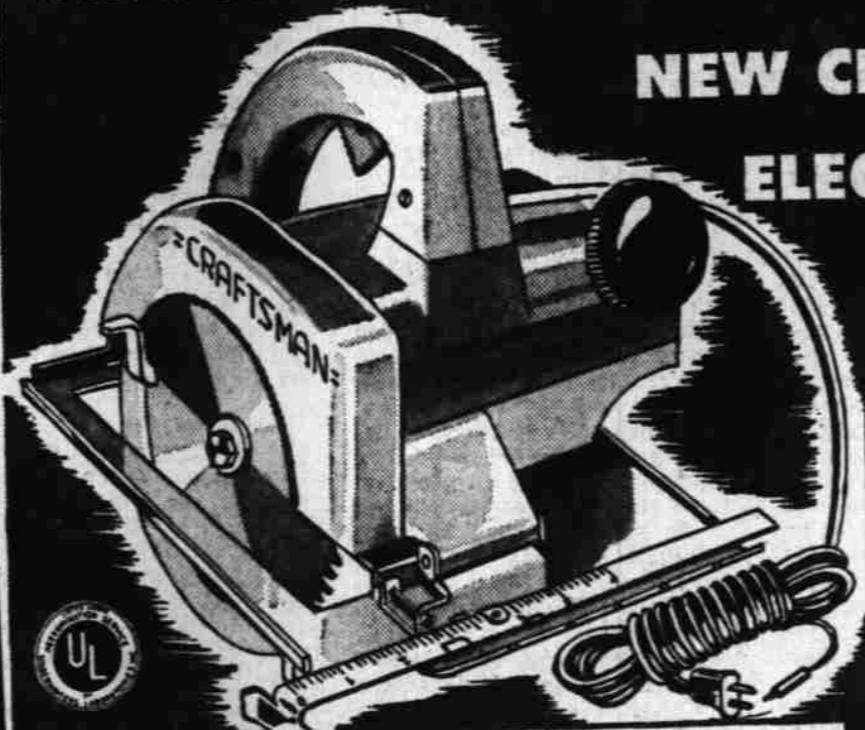

SAVE 11⁹⁵
Regularly 55⁹⁵

44⁰⁰

Only 5.00 Down

5.00 Month on Sears Easy Payment Plan
(Usual Carrying Charge)

- Precision sealed ball bearings on motor AND saw arbor assure smooth action.

Convert it into a Bench Saw with a Easy-to-Attach Steel

Table Top **18⁹⁵**
26x30-in. table

Steel carrying case can be used as bench rest for saw. Has space for extra blades, tools and extension cord.