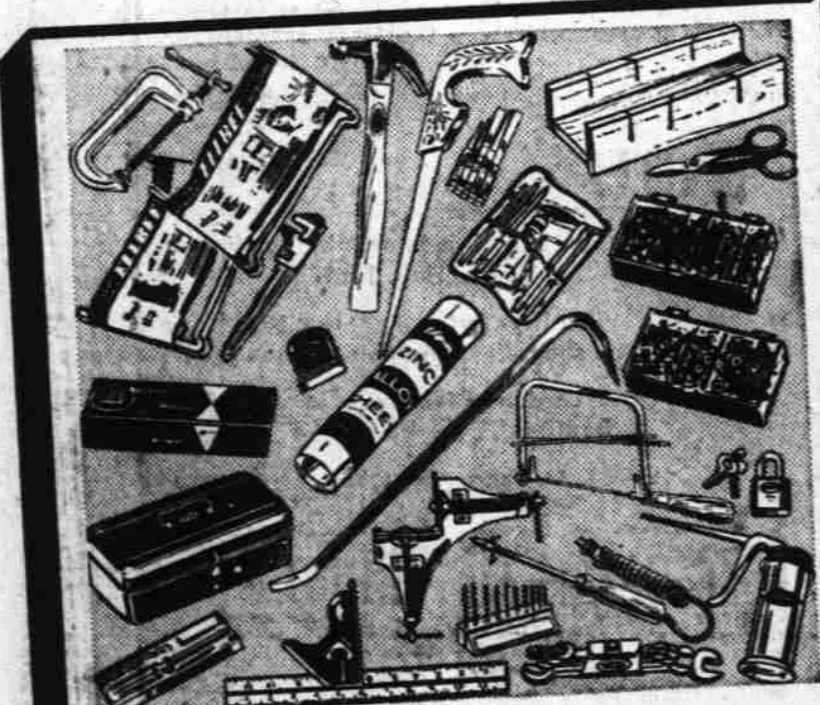

Every Tool Practical and Useful... Every One Reduced!

Small Hand Tools

● Regularly 1.29 to 1.69

● Stock up, save 31c to 71c

98^c

Choose from 25 outstanding small hand tools: hammers, wrench sets, saws, squares, screwdriver sets, tool holders, screw or bolt assortments, tool boxes, 10-ft. tapes, socket sets, tin snips and more! Stock up now!

Helps You Build Everything from a Shelf in Your Kitchen to a New Garage for Your Car! See it Demonstrated at Sears!

NEW CRAFTSMAN 6 1/4-IN. ELECTRIC HAND SAWS