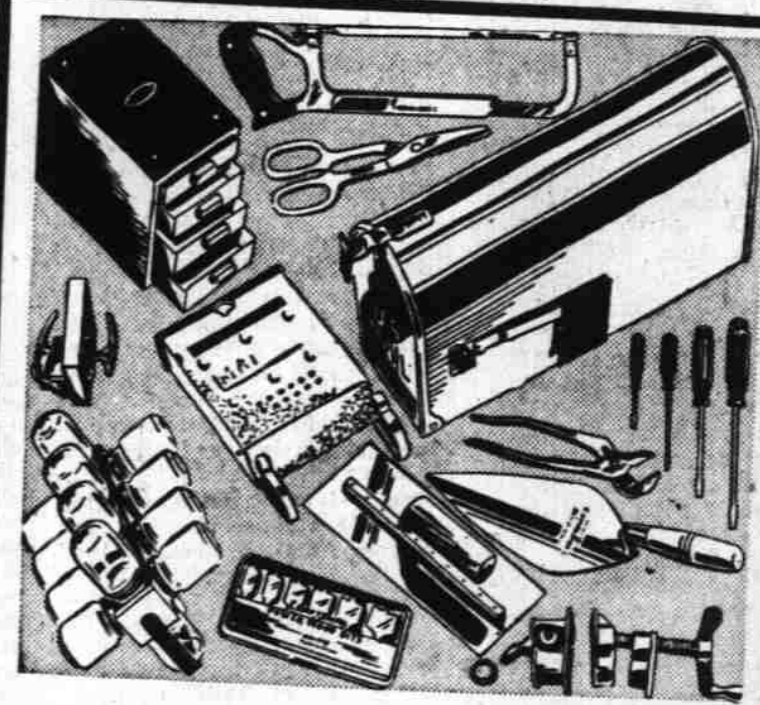

Take Your Choice! Save on 21 Quality Hand Tools!

Tool Assortment

● Regularly 2.29 to 3.49

● Save 31c to 1.51 today

1⁹⁸

The basic tools you need to "Do-It-Yourself." Hack saws, auger bit sets, pruners, screw dispensers, rural mail boxes, tin snips, push drills, 4-piece screwdriver sets, bit sets and many more. This sale only! Save now!

SHOP AT SEARS Mondays and Fridays 9:30 A.M. 'til 9:00 P.M. All other shopping days, 9:30 A.M. 'til 5:30 P.M.—Park Free

"Satisfaction guaranteed or your money back" SEARS 550 N. Capitol Phone 3-9191