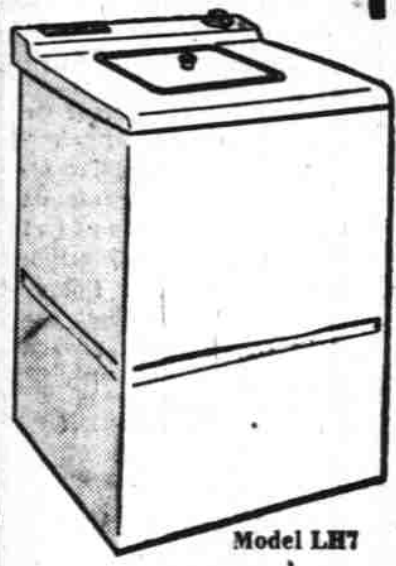

ALL PORCELAIN AUTOMATIC WASHER

At the Low, Low Price

199⁹⁵

Model LH7

You Pay $222 Per Week Only

Open Friday Night 'Til 9

- Porcelain inside and out
- Fully automatic
- Thriftivator washing action
- Fluid drive
- Triple action rinsing
- Convenient top loading

355 Center St.

Phone 3-3139

APPLIANCES and TELEVISION

(Formerly Ralph Johnson Appliances)

Woodry's Bring You . . .

fashions for floors

Thursday—Friday—Saturday at