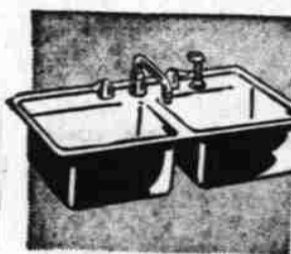

LOWEST PRICE ON MIDDLEWEIGHT

Usual 43.95 **39.88** Terms

Save on the "New Look" Bike. Single bar lightweight frame with new 1 3/4-in. U. S. Rubber tires. Headlight, Tan "Tourist" bag. 24, 26-in. men's, women's models. 20-IN. MIDDLEWEIGHT—Boy's, girl's models38.88

9.50 BATH CABINET —Recessed type. Double strength mirror7.77

43.78 FLAT RIM SINK Steel; porcelain enameled top. Fittings34.25

9.95 32W CIRCLINE. Chromed base, crystal center. 12-in. diam. 7.44

9.25 AUTOMATIC 8-cup Percolator—keeps brewed coffee hot7.66