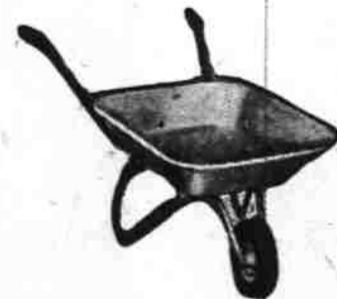

29c COOKIE SHEET Special finish prevents sticking. 11"x16".19c

29c TIN CAKE PAN—heart-shaped for holiday cakes19c

8.49 PAD, COVER SET. Thick cotton pad, washable snug-fit cover **2.88** now at big savings in Wards Housewares Dept.

CUT-PRICED ONLY FEW SHOWN

Reg. 2.39 to 2.98 **1.99** Each, your choice

Top quality hardware to make repairs around the house add to your tool collection or start a workshop in the basement—buy now, while you save dollars. Shop early—buy while selections are complete.

25c GARDEN TOOLS YOUR CHOICE

18c Each

These inexpensive hand tools are ideal for small gardens or window boxes. 1-piece stamped steel—painted finish.

REGULAR 14.95 WHEELBARROW

9.88

An easy-to-manuever barrow designed for heavy work. Perfectly balanced — new leg brace. 4 cu-ft. cap.

Buy 4 Tires at Cut Prices Get 4 Tubes FREE

Tire Store Trade & High

Phone 3-4201

65⁵⁵

You save 34.05 from no-trade-in list price

Four 6.70-15 deluxe blackwalls and 4 deluxe tubes

Buy fully guaranteed Riverside Deluxe—Wards best rayon cord tire—built of first quality materials to first-line standards of construction for real safety and economy.