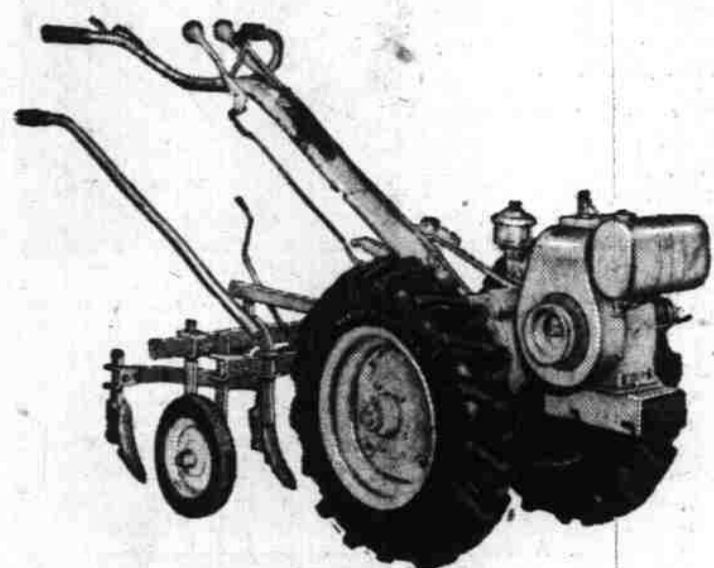

6.39 HOSE, 50-ft. Green plastic, 1/2-in. Guaranteed 10 years4.88

1.39 SQUEEZE GRIP Better quality shears. 5-in. blades99c

USE WARDS DRIVE-IN TIRE SERVICE
TRADE & HIGH

WARDS TIRE STORE
PHONE 3-4201

14 1/2-IN. TACKLE BOX 2.69 quality. Singel Cantilever tray1.54

8.98 FOOT LOCKER Plywood frame — steel covered6.88

WARD WEEK

HUNDREDS OF CUT PRICES AND SPECIAL PURCHASES—SHOP EVERY DEPARTMENT

WARDS 3-HP CHOR-TRAC

Orig. 256.50

199.00 Terms

Tractor with tires
Wards most popular garden tractor. Built right, priced right for wide range of jobs. 5 forward speeds, reverse for easy handling. 32 attachments available.

WARDS 5-HP PLOW-TRAC

Orig. 342.50

299.00 Terms

Tractor with tires
The tractor for bigger jobs. You choose from 3 forward speeds and reverse for best results in tilling, plowing, etc. 35 low-cost attachments available.

WARDS 6-HP POWER-TRAC

Orig. 342.50

299.00 Terms

Tractor with tires
Most powerful walking tractor built. Power to do the toughest jobs easily. Reverse and five speeds forward for easy handling. 35 attachments available.