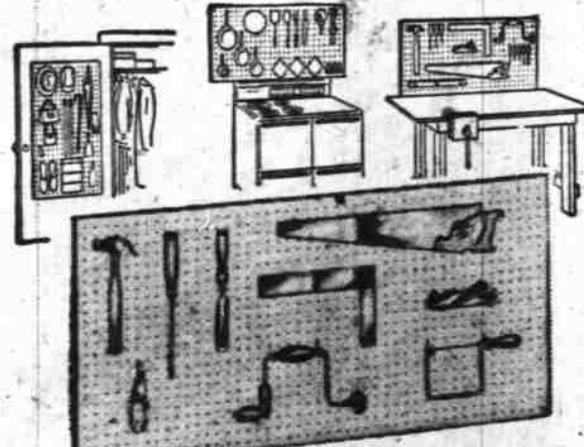

HANDY HOOK BOARDS

2x4-ft. **1.88** With hooks

End "workshop clutter." Hang all your tools in place—save storage space. Tempered hardboard. Easy to attach to wall or wallboard. With 30 hooks for hanging most-used tools. Also for kitchen utensils or clothes.