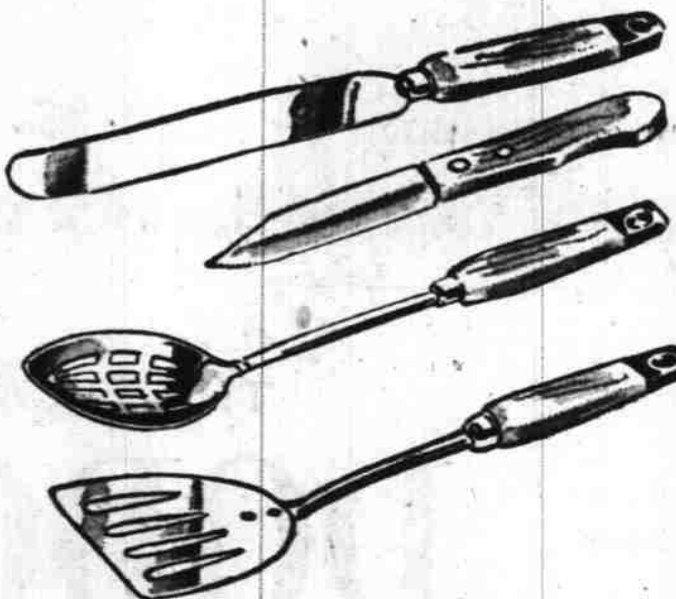

25c GARDEN TOOLS YOUR CHOICE

18c Each

These inexpensive hand tools are ideal for small gardens or window boxes. 1-piece stamped steel—painted finish.

REGULAR 14.95 WHEELBARROW

9.88

An easy-to-manuever barrow designed for heavy work. Perfectly balanced — new leg brace. 4 cu-ft. cap.

REG. 25c TO 35c—YOUR CHOICE

Sale price, each **19c** While quantities last

Shown are just a few of the dozens of handy kitchen utensils priced this low for Ward Week only. Check now and see what items you need—and buy them now at big savings in Wards Housewares Dept.

Buy 4 Tires at Cut Prices Get 4 Tubes FREE

Tire Store Trade & High

Phone 3-4201

65⁵⁵

You save 34.05 from no-trade-in list price

Four 6.70-15 deluxe blackwalls and 4 deluxe tubes

Buy fully guaranteed Riverside Deluxe—Wards best rayon cord tire—built of first quality materials to first-line standards of construction for real safety and economy.