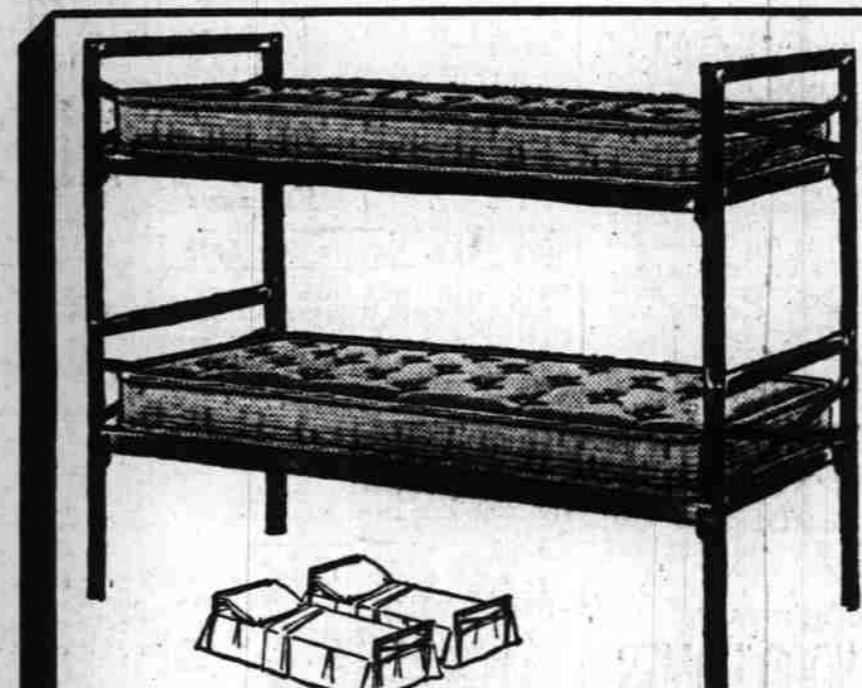

2-PC. DAVENPORT & CHAIR

By Kroehler. Famous "Capri" group. Choice of modern textured metallic woven covers in red, lime, or brown. Reg. 229.59 . . . NOW ONLY **189.50**

2-PC. DAVENPORT & CHAIR

Custom made by Craftmaster. Double coil base construction supported by "Cable-Eze" for a firm, strong support. Zipper cushions. Modern textured cover in charcoal and grey. Reg. 399.95 . . . NOW ONLY **299.95**

2-PC. DAVENPORT & CHAIR SET

By Kroehler. Modern tufted biscuit back with T cushions. Top quality nylon frieze. Green or brown cover. Reg. 319.50 . . . NOW ONLY **259.50**

2-PC. DAVENPORT & CHAIR

Swedish Modern by Magnuson. Genuine foam rubber cushions, small scale arms, brass and black legs. Upholstered in a rich brown tweed cover with interwoven gold metallic thread. Reg. 399.50 . . . NOW ONLY **339.50**