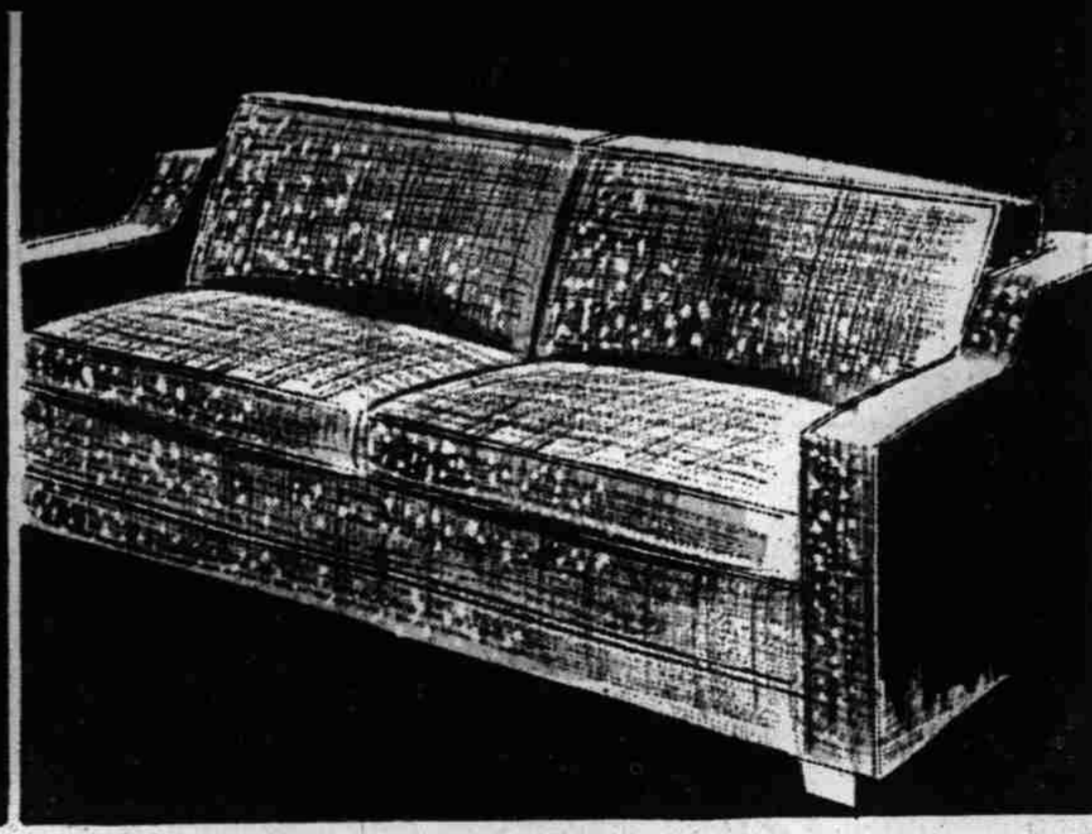

regular \$135

**double dresser**  
**99.50**

Beautiful solid Eastern maple from one of the finest manufacturers. 6 drawers. The 59.75 mirror to match, now **45.50**

Lipman's furniture, lower level

**Bedroom:**

Full size Bed, spindle	65.50	<b>49.00</b>
Night Stand, 1 drawer	42.00	<b>31.50</b>
Dresser, 10 drawers	209.75	<b>149.00</b>

buy on convenient credit plans to suit your budget!

**Dining Room:**

Solid Eastern maple from a famous manufacturer.

Item	Was	Now
Large Buffet Base	196.50	<b>146.50</b>
Small Buffet Base	129.50	<b>97.50</b>
China Top Cabinet	59.75	<b>45.50</b>
Table, drop-leaf extension	184.00	<b>138.00</b>
Side Chair, all maple	22.00	<b>16.50</b>
Arm Chair, all maple	29.50	<b>22.00</b>
Side Chair, rush seat	46.00	<b>34.50</b>
Arm Chair, rush seat	59.50	<b>45.00</b>
Lazy Susan	14.50	<b>11.00</b>

regular 229.50

**Simmons hide-a-bed**  
**179.50**

A sofa by day . . . a comfortable bed at night. Full size, with handsome green upholstery. A Simmons discontinued style.

Lipman's furniture, lower level