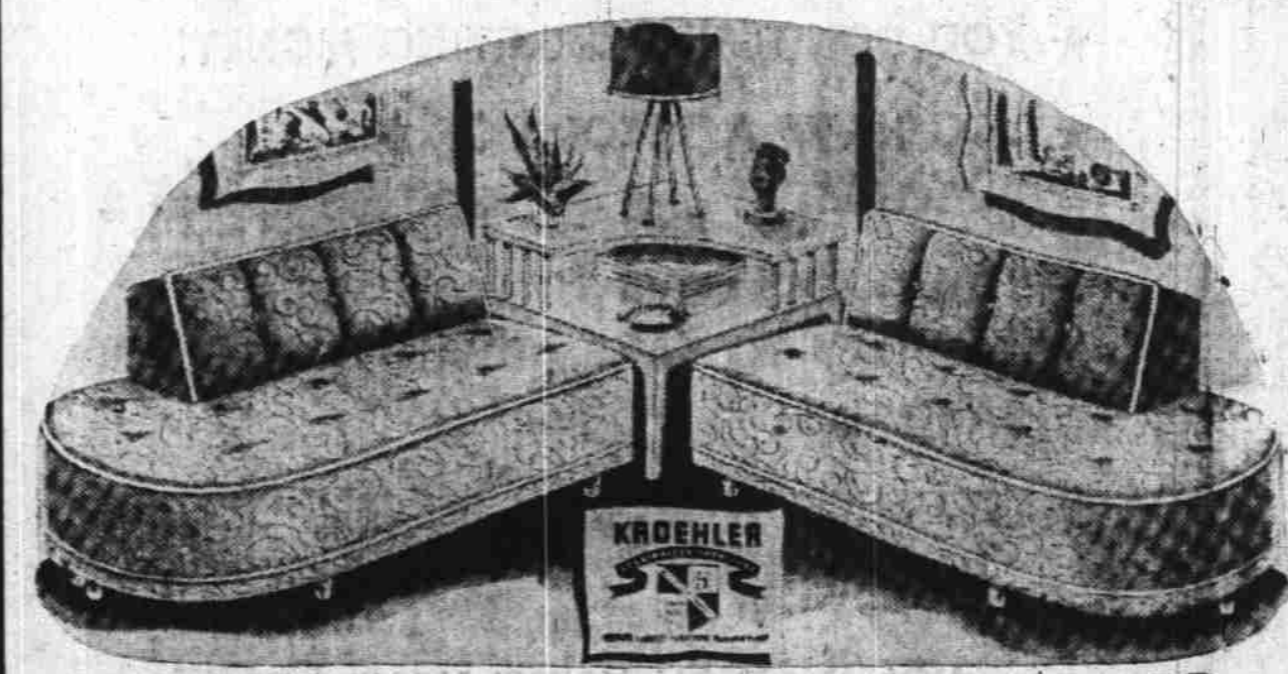

Look Inside! EXCLUSIVE EXTRA VALUE KROEHLER "Cushionized" features

YOU RELAX IN 2 SETS OF STEEL COIL SPRINGS

- Double-Doweled Hardwood Frames
- 3 Layers Soft Cotton Felting
- Rubberized Hair Pad, Thick Cotton Felt
- 30 Double Cone Steel Springs
- Burlap Sheeting and Cotton Padding
- 9 Sturdy Coil Base Springs

PATENTED ROTO-SWIVEL STEEL BASE

- 10" Diameter Bearing Roll
- Oversize Steel Ball Bearings
- Steel Frame Will Not Twist
- Smooth, Silent Operation
- Extra Heavy for Hard Use, Long Wear

New Two-Piece Round End Sectional Davenport
By KROEHLER

$179

FOR BOTH PIECES
Regular Price $249.00
$5 Down Delivers

1. New rounded ends afford more seating, ideal for T. V. viewing
   - Smart channel back with large button tufted seat and back
   - Double deck coil spring construction... Guaranteed by Woodry's and Kroehler
   - Rubberized hair-filling for more luxurious comfort
   - Each section measures 55-in., over-all measurement 110 inches
   - Choice of Colors - Gold - Red - Green - Brown
2. **Remember:**
   It's a Double Guarantee—Kroehler and

WOODRY FURNITURE CO.
474 SOUTH COMMERCIAL
Store Hours:
Daily 9:30 to 6:00
Friday Till 9 P.M.

Edwards cuts your coffee bill without cutting quality!

Edwards' DIRECT-TO-SAFEWAY coffee service guarantees you richer, fresher coffee for less money...your finest "buy" in quality coffee today!

No need to pay more for highest quality coffee! Edwards brings you richer coffee for less money...every pound, every day at SAFEWAY! All because Edwards' straight-line roasting and delivery cuts costs... passes the savings on to you.

1. Edwards is roasted fresh only to your grocer's ORDER...in small, rich batches, not warehouse lots.

2. Then it's rushed by truck to your store and placed fresh and fragrant on the shelves. No long storage "sleep" No lost motion. No round-about handling. Result: rich, fragrant coffee, FRESHER BY DAYS...AND ALWAYS PENNIES LESS THAN OTHER TOP-QUALITY COFFEES!