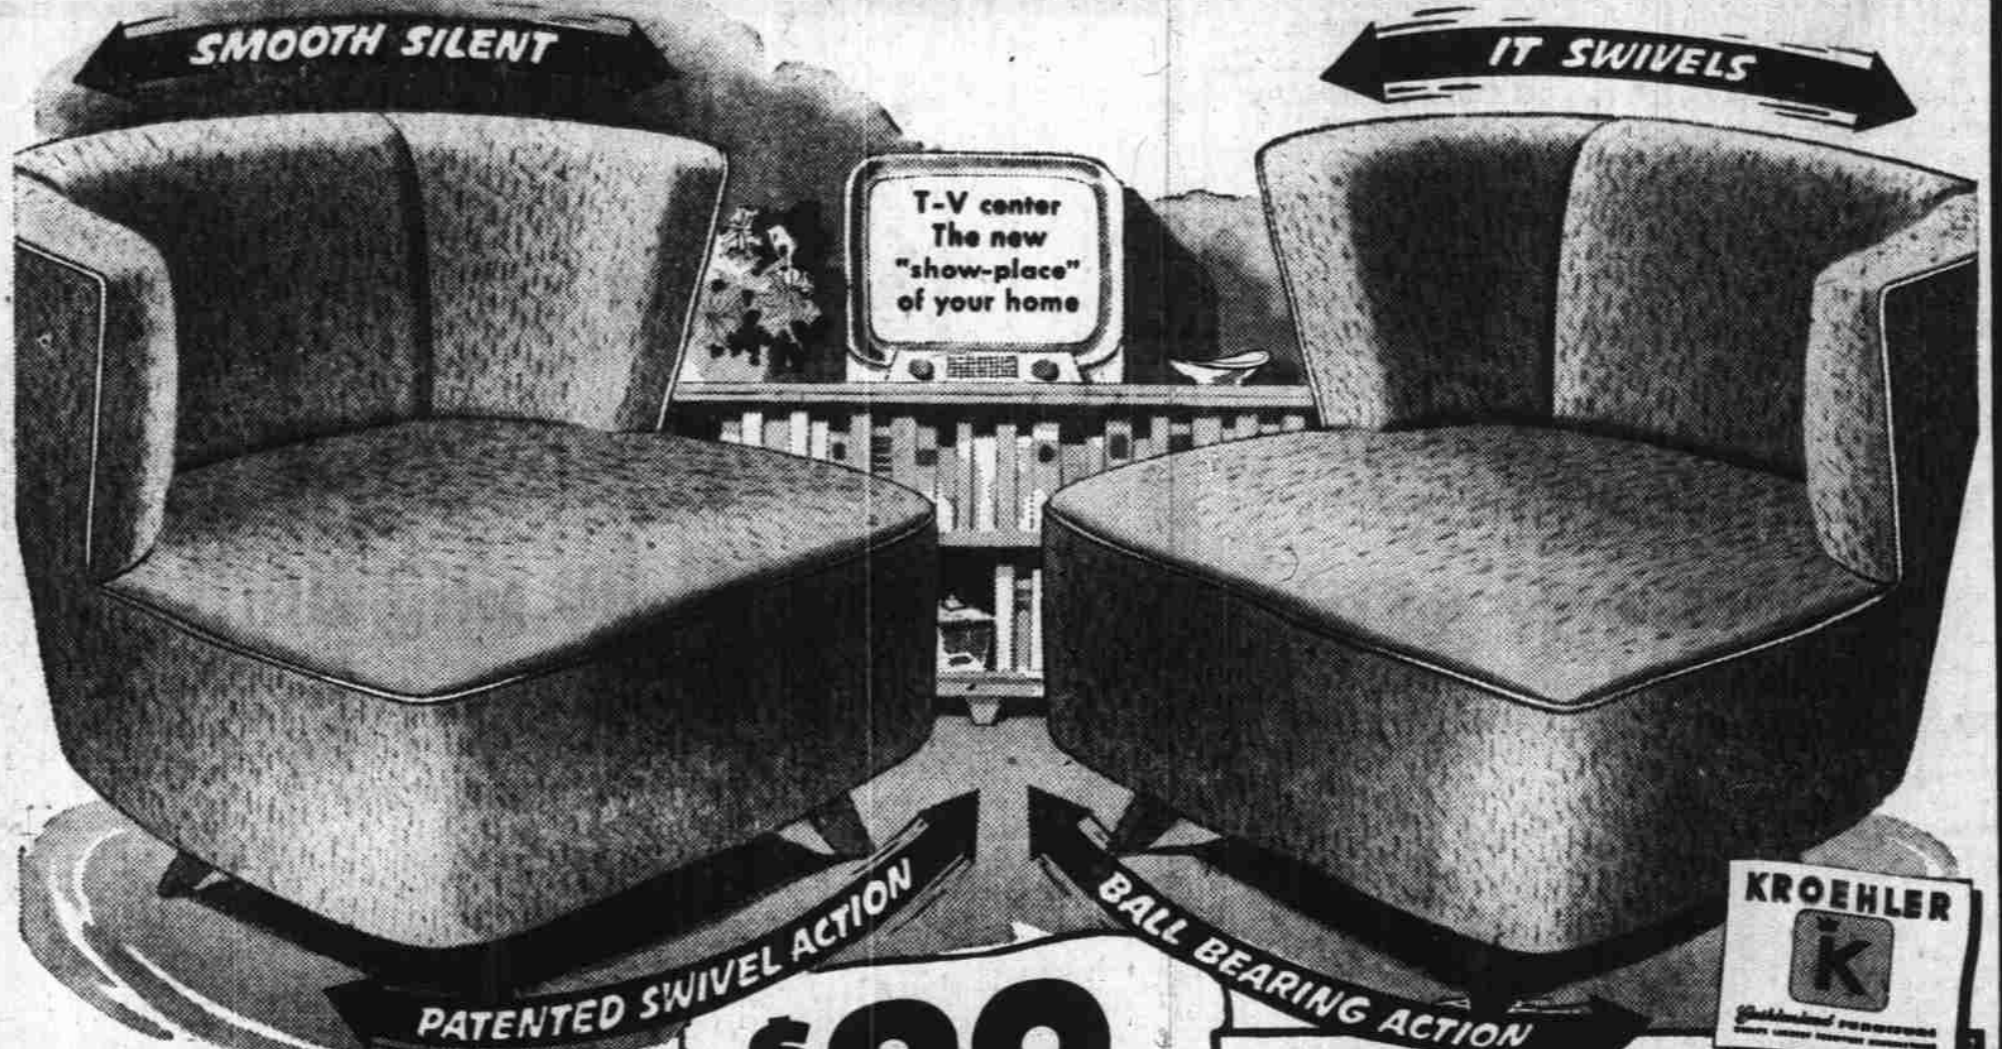

For a limited time only **$89**
TWO CHAIRS for
(Regular $69.50 Each) Bought Singly... $49.50

$5 Down Delivers Both Chairs to Your Home!

That's right! Both Kroehler "TV Rotor" chairs only $89.00. They're upholstered in good looking textured fabrics in your choice of the newest colors. Here is the perfect answer to perfect TV viewing. Remember these are not ordinary TV chairs... they're "cushionized" by KROEHLER with 2 sets of deep coil springs, rubberized hair and many other expensive features. And, each chair is equipped with the patented ball-bearing rotor base that lets you swivel "round 'n' round" for TV viewing or conversational comfort. Buy 2 today!

Save $70 on Today's Smartest 2-Piece Living Room Group