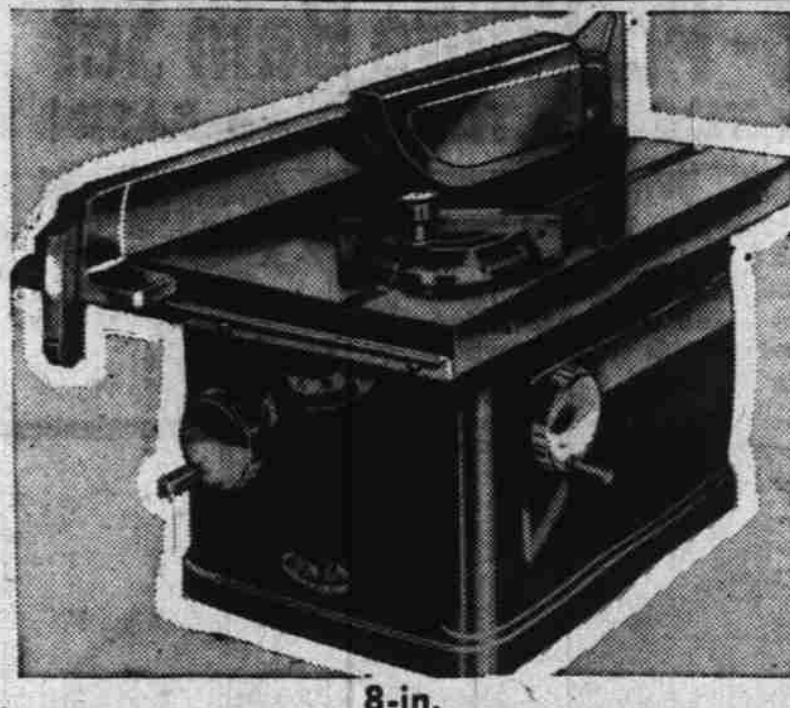

### Your Choice

23 Practical Hand Tools

Reg. to 2.49

**1<sup>69</sup>** EACH

|                              |                                       |                                       |
|------------------------------|---------------------------------------|---------------------------------------|
| Reg. 1.69 16-oz. Hammer      | Reg. 2.19 Punch Chisel Set            | Reg. 1.98 7x3/8-in. Combination Blade |
| Reg. 2.49 Block Plane        | Reg. 1.98 10-pc. Drill Set            | Reg. 1.98 7x1/2-in. Plywood Blade     |
| Reg. 2.39 Metal Square       | Reg. 2.09 Hack Saw                    | Reg. 1.98 7x3/8-in. Plywood Blade     |
| Reg. 2.39 Bit Brace          | Reg. 2.98 Soldering Gun               | Reg. 1.98 Tool Kit                    |
| Reg. 2.19 Expansive Bit      | Reg. 1.98 Wood Drill Set              | Reg. 1.75 Duck Bill Snips             |
| Reg. 1.98 Brick Trowel       | Reg. 2.19 1 1/2-in. Clamp Vise        | Reg. 1.89 Combination Metal Snips     |
| Reg. 1.98 12-foot Tape       | Reg. 1.98 Trigger Oiler               |                                       |
| Reg. 2.19 Lever Jaw Wrench   | Reg. 1.98 7x1/2-in. Combination Blade |                                       |
| Reg. 1.89 10-in. Pipe Wrench |                                       |                                       |

## ALL POWER TOOLS AND MOTORS REDUCED

**Tilt Arbor Bench Saw**

Regular at 45.95  
**38<sup>88</sup>**  
4.00 Down

"Floating Drive" motor mount lessens strain, smoothes vibration! 17x14-in. table of cast semi-steel. Precision ground; top, sides machined. Double-row sealed precision ball bearings never need lubrication. At Sears!