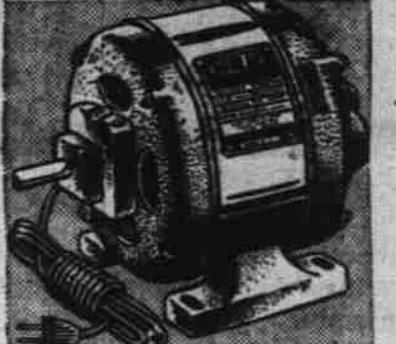

## ALL POWER TOOLS AND MOTORS REDUCED

**Tilt Arbor Bench Saw**

Regular at 45.95  
**38<sup>88</sup>**  
4.00 Down

"Floating Drive" motor mount lessens strain, smoothes vibration! 17x14-in. table of cast semi-steel. Precision ground; top, sides machined. Double-row sealed precision ball bearings never need lubrication. At Sears!

**Molding Head Set**

14.95 Value  
**8 68**

Do molding, rabbeting, jointer and planer work on your bench saw! Set is complete with six sets of blades, box.

**1/4 H.P. Motors**

Full size, full power, designed for general use. Features diamond-bored porous bronze bearings. 1750 R.P.M.