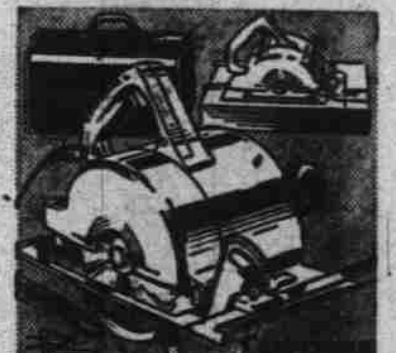

## ALL POWER TOOLS AND MOTORS REDUCED

**Tilt Arbor Bench Saw**

Regular at 45.95  
**38<sup>88</sup>**  
4.00 Down

"Floating Drive" motor mount lessens strain, smoothes vibration! 17x14-in. table of cast semi-steel. Precision ground; top, sides machined. Double-row sealed precision ball bearings never need lubrication. At Sears!

**Molding Head Set**

14.95 Value  
**8 68**

Do molding, rabbeting, jointer and planer work on your bench saw! Set is complete with six sets of blades, box.

**1/4 H.P. Motors**

Full size, full power, designed for general use. Features diamond-bored porous bronze bearings. 1750 R.P.M.

**Electric Hand Saws**

Rugged Contractor Type  
Reg. 65.95  
**54 88**

Has full 2 3/16-in. vertical depth of cut, 1 11/16-in. at 45-degree angle. Helical cut gears; telescoping guard.

**Hip-Roof Tool Box**