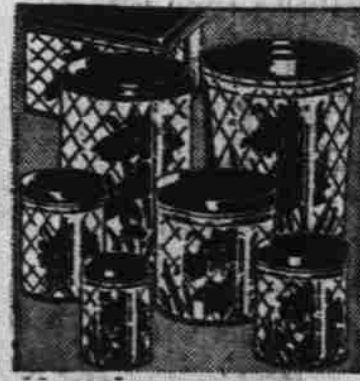

Complete Line of Consoles Priced From 249.95

Awakens You Automatically—Even Turns Itself Off!

Clock Radios

Regular 23.95 **18⁸⁸** 2.00 Down

We know of no other clock radio anywhere near this price! Smart cabinet design adds beauty to any room in your house. Tubes and rectifier guaranteed one year.

Fireplace Outfit 19⁸⁸

Regularly 28.95 2.00 Down

Set includes two-piece mesh curtain with chain pulls; poker, and brush that hang right on curtain frame! All are polished brass-plated. Screen size: 38-in. x 31 in. At big sale savings!