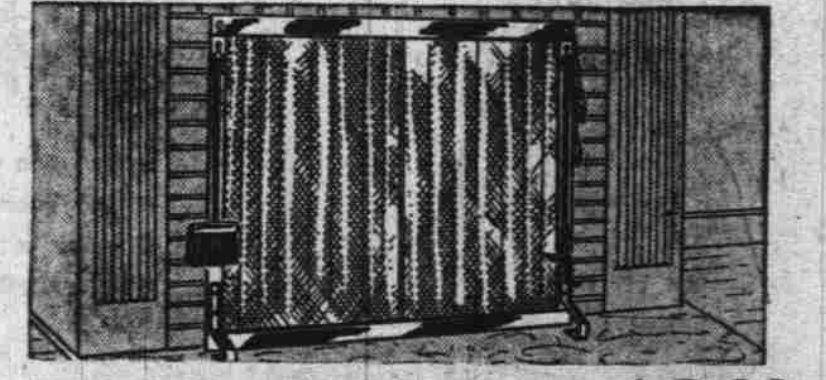

Complete Line of Consoles Priced From 249.95

Awakens You Automatically—Even Turns Itself Off!

Clock Radios

Regular 23.95 **18⁸⁸** 2.00 Down

We know of no other clock radio anywhere near this price! Smart cabinet design adds beauty to any room in your house. Tubes and rectifier guaranteed one year.

Fireplace Outfit 19⁸⁸

Regularly 28.95 2.00 Down

Set includes two-piece mesh curtain with chain pulls; poker, and brush that hang right on curtain frame! All are polished brass-plated. Screen size: 38-in. x 31 in. At big sale savings!