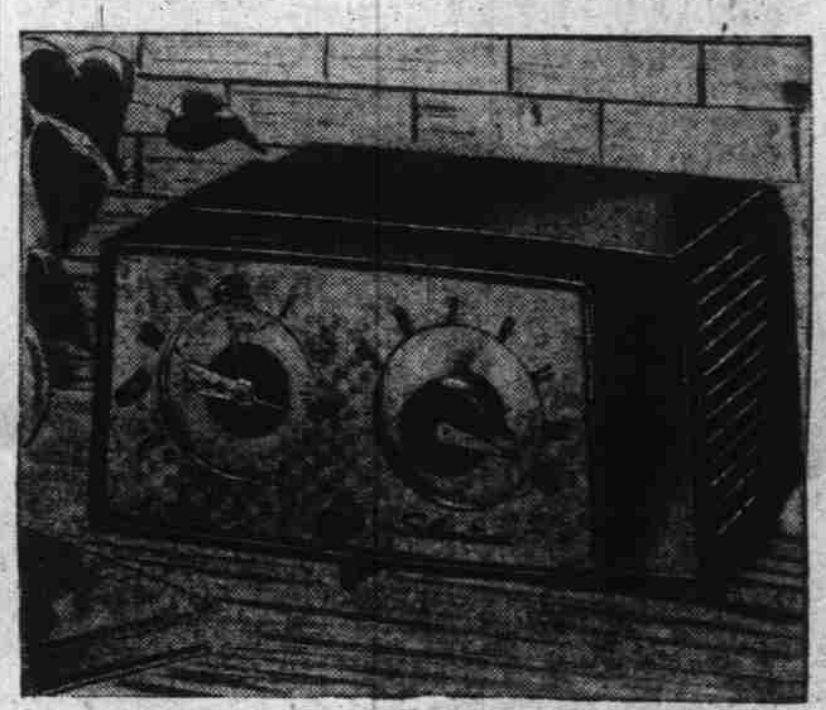

TWIN SIZE, REG. 39.95 ea., 36.00 ea. IN SETS
TWIN SIZE MATTRESS, REG. 39.95 now 39.00
FULL SIZE MATTRESS, REG. 39.95 now 44.00

3 unified advancements in all Silvertone TV

- SILVERTONE RESERVE OUTPUT: Extra power to pull clear, steady pictures, even in fringe areas.
- KINETRUE PICTURE TUBE: Pre-engineered for eye tiring factors. Distinct blacks and whites.
- SILVERPHONIC FM SOUND: Richer tone clarity and depth. Structured listening entertainment.

Powerful, All Channel
Big 21-inch TV
Reg. 209.95 **189⁹⁵**
Save \$20 5.00 Down

As powerful as any set we sell, yet look at the low price. SRO chassis is engineered to give clear reception even in fringe areas. Maroon leatherette cabinet. Receives all channels.

Complete Line of Consoles Priced From 249.95

Awakens You Automatically—Even Turns Itself Off!

Clock Radios

Regular 23.95 **18⁸⁸** 2.00 Down

We know of no other clock radio anywhere near this price! Smart cabinet design adds beauty to any room in your house. Tubes and rectifier guaranteed one year.