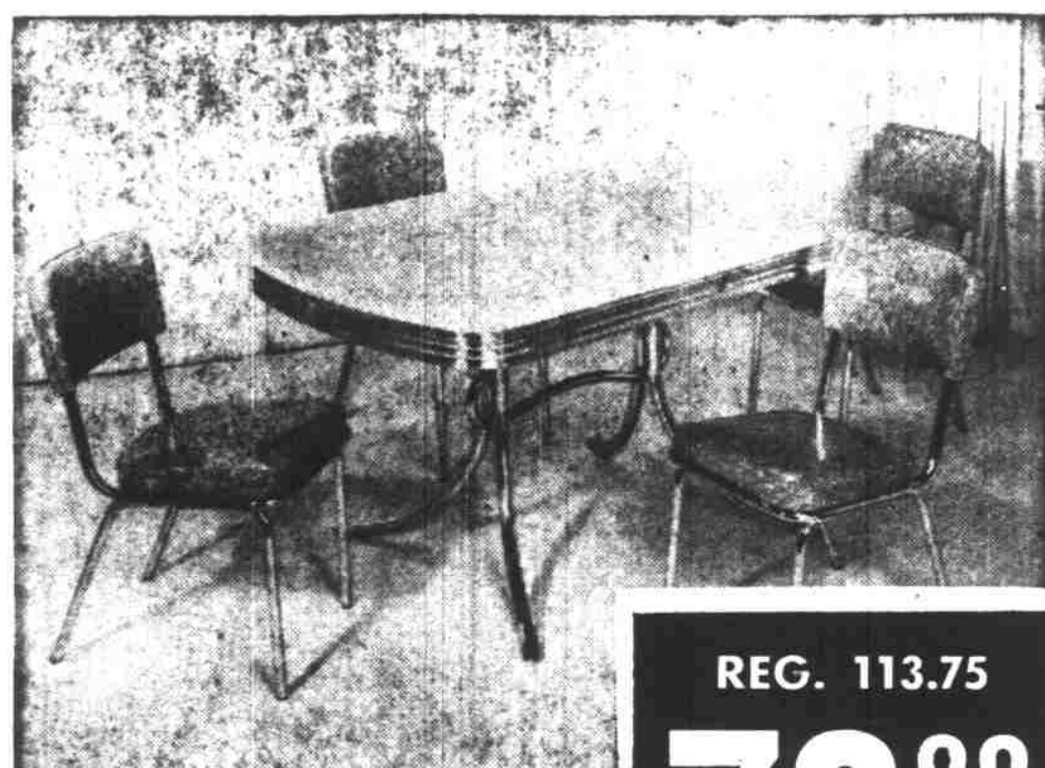

4 CHAIRS Reg. 10.95 ea. **43.80**
1 TABLE Reg. 49.95 **49.95**

5-PC. SET Reg. Price ... **93.75**

Popular bow-end, center leaf extension top, Duncan Phyfe style base. Table closed, 36x54-in.—open, 36x72.

REG. 93.75
59⁸⁸
6.00 Down
\$5 month (usual carrying charge)
SAVE 33.87

4 CHAIRS Reg. 10.95 ea. **43.80**
1 TABLE Reg. 59.95 **59.95**

5-PC. SET Reg. Price ... **103.75**

This is a handsome, sturdy set. Popular double leg style gives added beauty and strength. Table closed, 36x48-in.—open, 36x60.

REG. 103.75
69⁸⁸
7.00 Down
\$7 month (usual carrying charge)
SAVE 33.87

4 CHAIRS Reg. 10.95 ea. **43.80**
1 TABLE Reg. 69.95 **69.95**

5-PC. SET Reg. Price ... **113.75**

Our best Duncan Phyfe dinette for the most in gracious dining and decorative effect. The Table closed, 36x48-in.—open, 36x60.