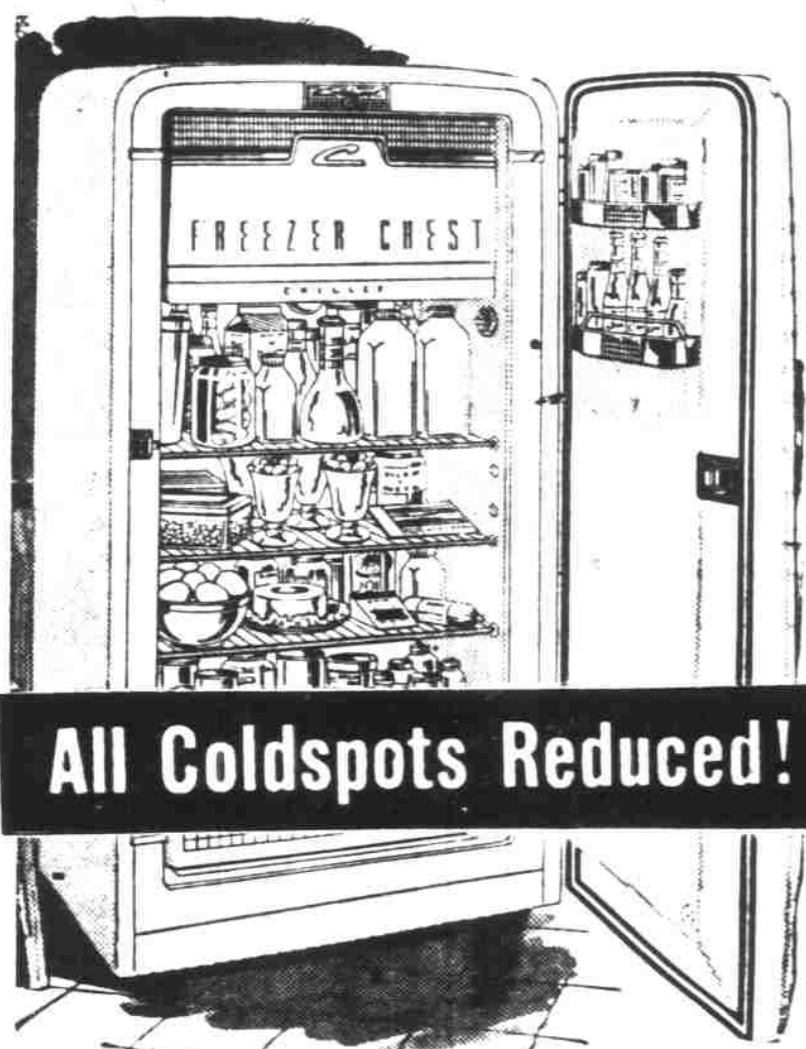

**All Freezers Reduced!**

Stores 470-lbs. Food

**14.7 Cu. Ft. Freezer**

Reg. 379<sup>95</sup> Save 82<sup>95</sup>

**Low Price SALE FEATURE** → **297<sup>00</sup>** 10.00 Down

Big family-size freezer has porcelain enamel interior, famous superwall construction, automatic lid light and lock. Features 8 complete storage sections.

Ice Cube Trays Reg. 1.49 ..... 50c

**All Coldspots Reduced!**

9 Cu. Ft. Coldspot

Reg. 239<sup>95</sup> Save 40<sup>00</sup>

**Low Price SALE FEATURE** → **199<sup>95</sup>** 5.00 Down

Color tone interior! Has bonus storage space in door plus handi-bin that freshens fruit and vegetables. All main shelves are adjustable. Freezer chest holds 40 pounds of frozen foods.