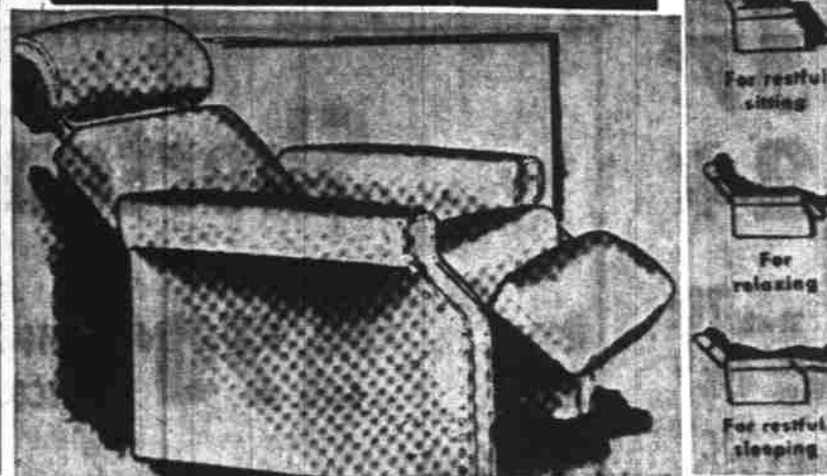

# QUITS

**SALE GOING INTO FINAL WEEKS-WIDE SELECTION**

- Choice of Colors
- Choice of Covers

**SAVE**  
ON THE CHAIR THAT'S  
BUILT TO SAVE YOUR  
**HEALTH!**

BEAUTIFUL, WASHABLE  
ALL PLASTIC COVER!

**DeLUXE RESTLINER**  
With adjustable headrest. All the fine features of the regular Royal Relaxer, PLUS a headrest that quickly adjusts to fit anyone — tall or short! \$79.88.

**FOR YOUR HEALTH'S  
SAKE SAVE ON THIS  
FINE RESTOLINER!**

SAVE OVER  
\$30  
**\$69.88**

Credit  
Terms

You've seen health chairs advertised at twice this sensational price — yet this Restliner chair has ALL the features you want! Floats back to any position you want. For reading—relaxing—even sleeping... just lean back to the position that's most comfortable! Ultra practical, too—because the durable plastic cover wears like leather, washes as easily as a china plate. Choice of red, green, gray or brown.

- QUITTING BUSINESS**
- With 8" Extension Leaf
  - Table Open Measures 30"x48"
  - Comes in Grey—Yellow—Red

SAVE \$40  
Reg. 99.95  
NOW **\$59<sup>88</sup>**  
CREDIT TERMS

- CLOSING OUT**
- 2-Pc. Sectional
  - All Foam Rubber Back & Cushions
  - Newest Available Fabrics