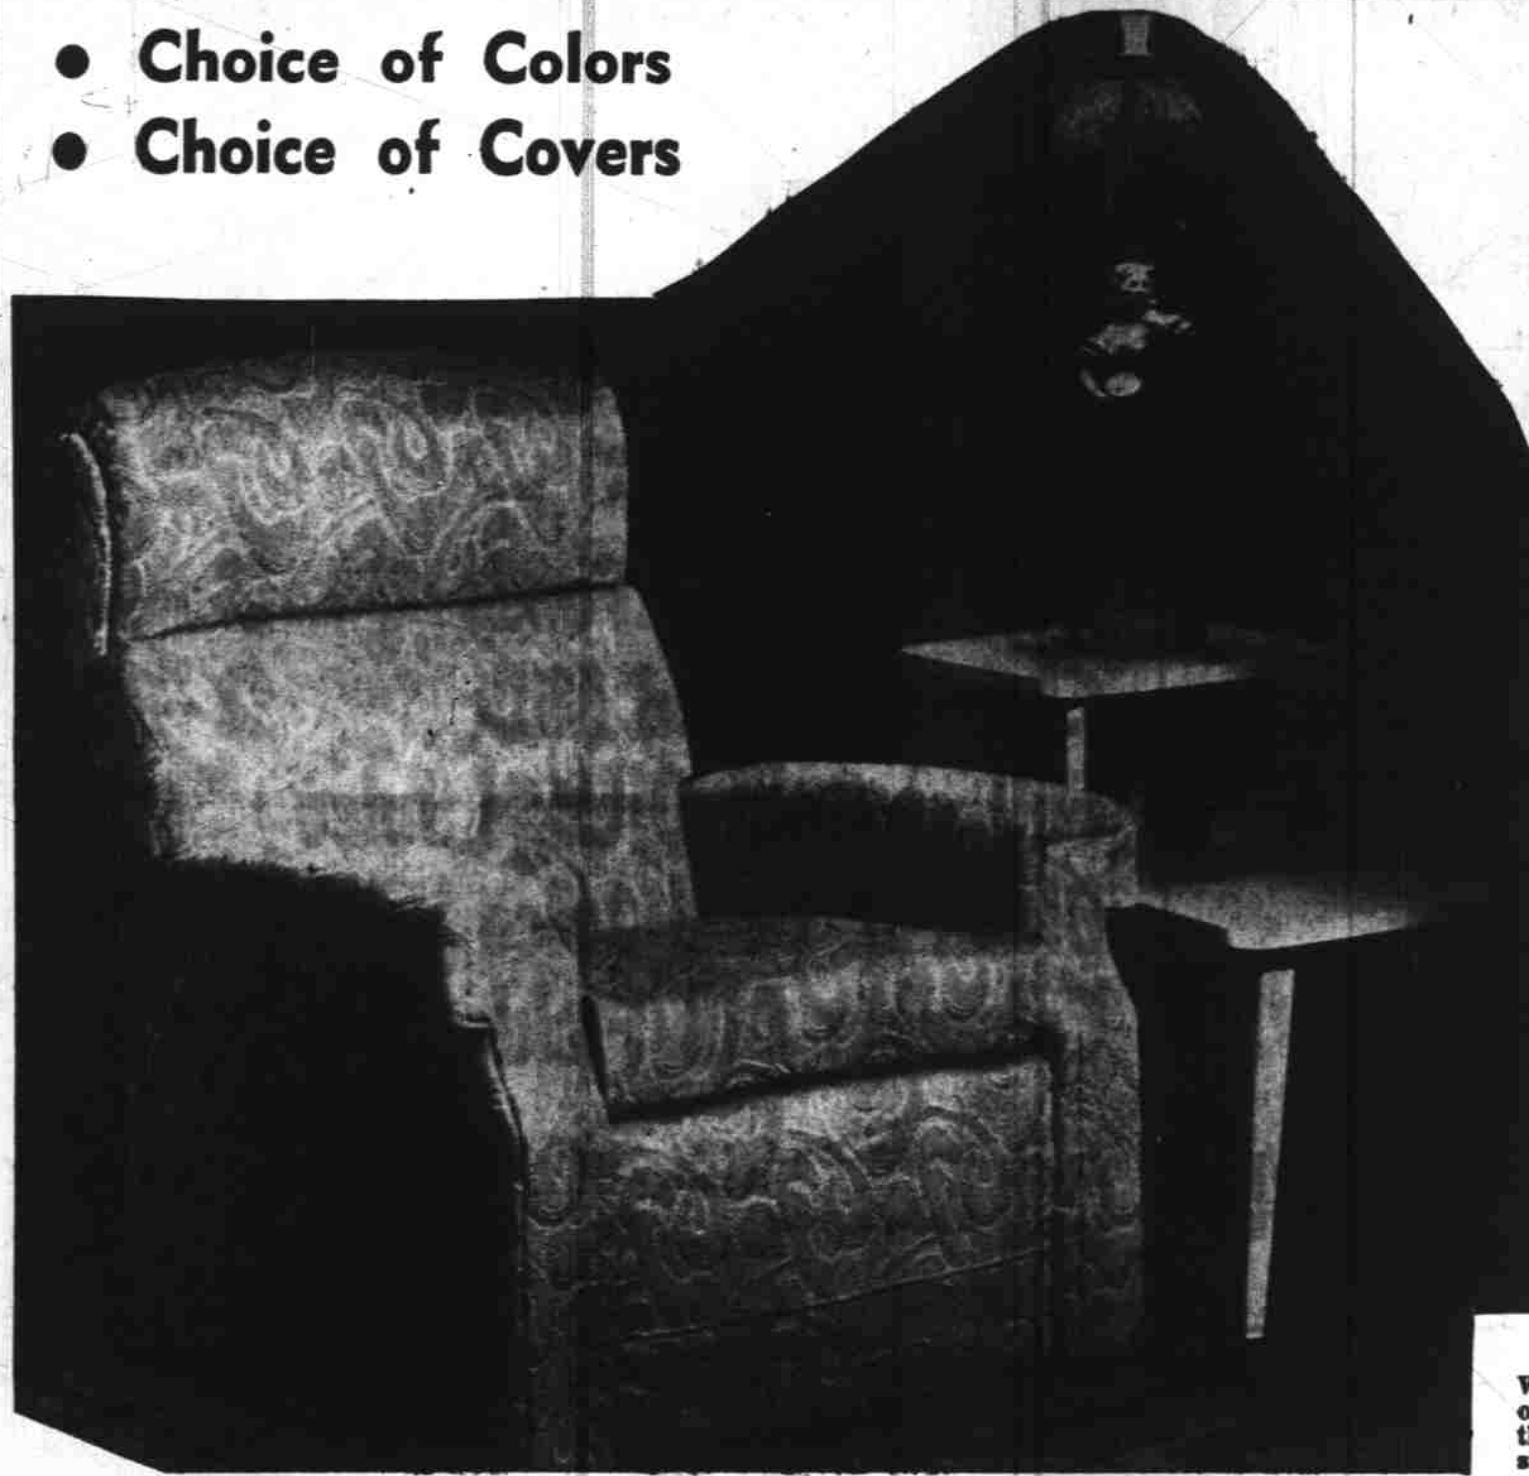

# QUITS

**SALE GOING INTO FINAL WEEKS-WIDE SELECTION**

- Choice of Colors
- Choice of Covers

**SAVE**  
ON THE CHAIR THAT'S  
BUILT TO SAVE YOUR  
**HEALTH!**

BEAUTIFUL, WASHABLE  
ALL PLASTIC COVER!

**DeLUXE RESTLINER**  
With adjustable headrest. All the fine features of the regular Royal Relaxer, PLUS a headrest that quickly adjusts to fit anyone — tall or short! \$79.88.

**FOR YOUR HEALTH'S  
SAKE SAVE ON THIS  
FINE RESTOLINER!**

SAVE OVER  
\$30  
**\$69.88**

Credit  
Terms

You've seen health chairs advertised at twice this sensational price — yet this Restliner chair has ALL the features you want! Floats back to any position you want. For reading—relaxing—even sleeping... just lean back to the position that's most comfortable! Ultra practical, too—because the durable plastic cover wears like leather, washes as easily as a china plate. Choice of red, green, gray or brown.

- QUITTING BUSINESS**
- With 8" Extension Leaf
  - Table Open Measures 30"x48"
  - Comes in Grey—Yellow—Red

SAVE \$40  
Reg. 99.95  
NOW **\$59<sup>88</sup>**  
CREDIT TERMS

- CLOSING OUT**
- 2-Pc. Sectional
  - All Foam Rubber Back & Cushions
  - Newest Available Fabrics