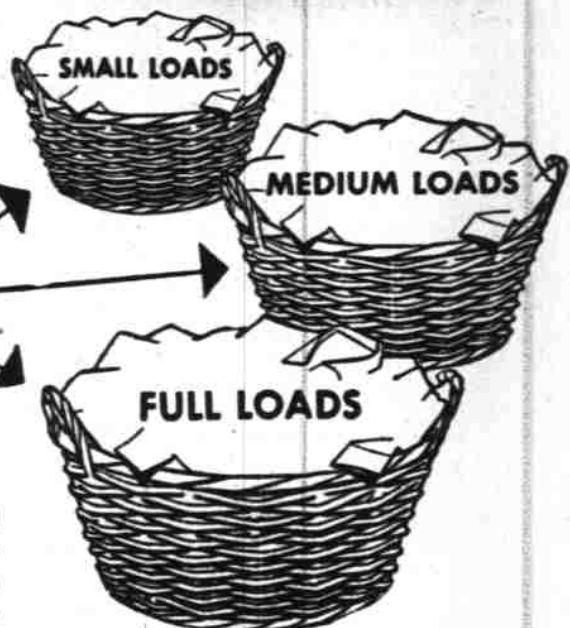

# SAVES WATER!

the  
**Maytag**  
automatic washer!  
with

**AUTOMATIC  
WATER LEVEL  
CONTROL**

**\$309<sup>95</sup>**

adjusts water for

**NEW ECONOMY FEATURE  
AT NO EXTRA COST!**

No more wasted suds and hot water! Now you can set your water-thrifty Maytag for exactly the water level you need. Save as much as 9 gallons of water for a small load of clothes!

Completely automatic! Once you set the indicator for the size load to be washed, water level is controlled automatically. Uses only amount of water needed for both wash and rinse. No waiting for tub to fill. Water Level Control automatically adjusts to all water pressures.