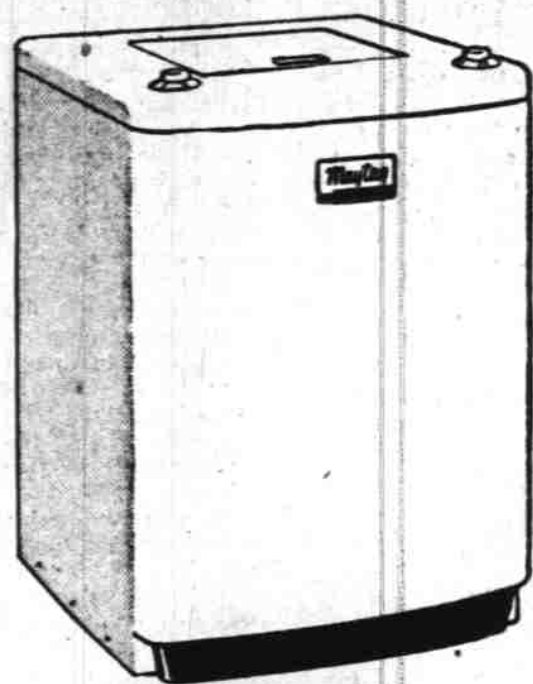

# SAVES WATER!

the  
**Maytag**  
automatic washer!  
with

**AUTOMATIC  
WATER LEVEL  
CONTROL**

**\$309<sup>95</sup>**

adjusts water for

**NEW ECONOMY FEATURE  
AT NO EXTRA COST!**

No more wasted suds and hot water! Now you can set your water-thrifty Maytag for exactly the water level you need. Save as much as 9 gallons of water for a small load of clothes!

Completely automatic! Once you set the indicator for the size load to be washed, water level is controlled automatically. Uses only amount of water needed for both wash and rinse. No waiting for tub to fill. Water Level Control automatically adjusts to all water pressures.