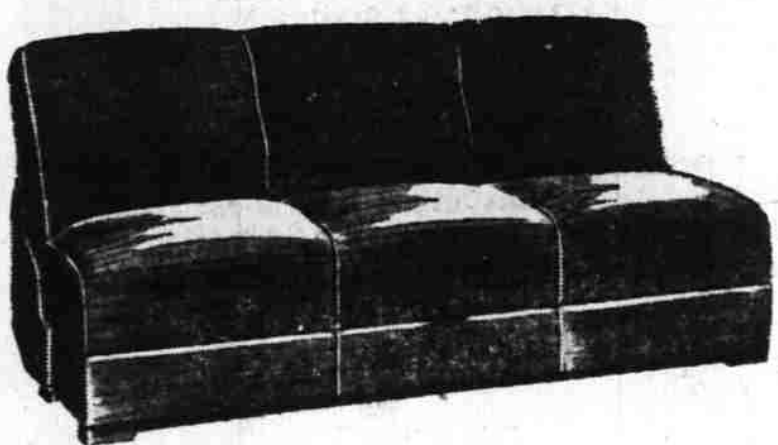

TWIN OR FULL SIZE  
SMALL DOWN  
PAYMENT DELIVERS!

TWIN  
or  
FULL  
SIZE

MATCHING  
BOX SPRINGS  
Same Low Price . . \$16.95  
**\$5.00 DOWN DELIVERS BOTH!**

*You're Not Dreaming!*  
*You're Actually Looking at*  
**REAL BARGAINS**

- ★ Heavy Outer-Edge Coils
- ★ 180 Tempered Coil Springs
- ★ Custom Tailored
- ★ Cotton Tufted
- ★ Correct Sleeping Posture!

### A Sofa Bed Headliner

Day and night comfort—for years of rest. Conservative modern design. Full spring construction. Opens to a roomy bed for two. Concealed storage compartment. Choice of color.

ECONOMY PRICE  
Compare with **\$79.95**  
**\$49<sup>95</sup>**