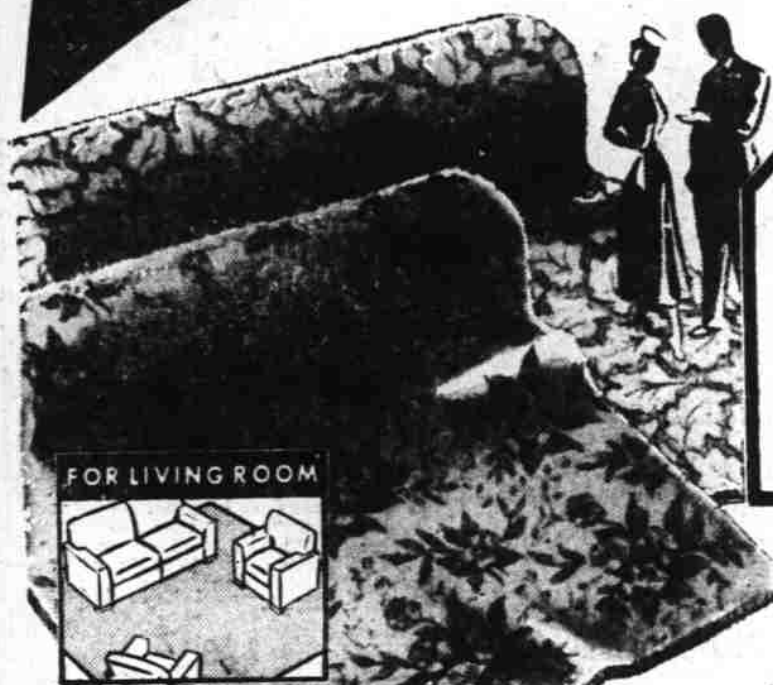

### A Sofa Bed Headliner

Day and night comfort—for years of rest. Conservative modern design. Full spring construction. Opens to a roomy bed for two. Concealed storage compartment. Choice of color.

ECONOMY PRICE  
Compare with **\$79.95**  
**\$49<sup>95</sup>**

## SALE! ALLWOOL CARPET

*Terrific Savings!*

SAVE  
**\$2<sup>35</sup>**  
SQ. YD.

FOR LIVING ROOM

FOR BEDROOM

**\$ 9.95** Regular Sq. Yd.  
**\$ 1.35** 32-oz. Pad  
**\$ 1.00** Installation Charge  
**\$12.30** TOTAL PRICE