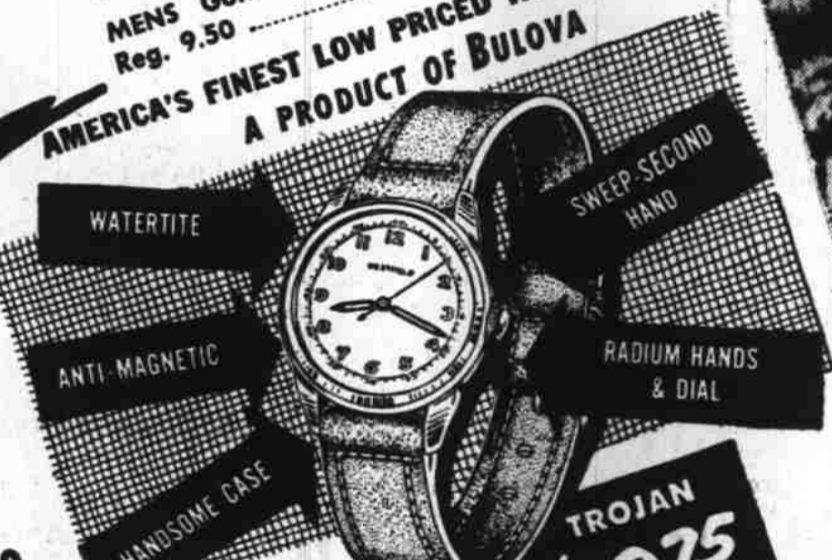

Bargain buys for our pre-CHRISTMAS LAYAWAY Sale!

Savings

Liberal Allowance
For Your Old Watch

Also Available
In LADIES
1975 to 2975

BULOVA Gold Filled Expansion Watch Bands. Reg. 7.50. Sale 388*
MENS Gold Filled Watch Bands. Reg. 9.50. Sale 488*
AMERICA'S FINEST LOW PRICED WATCHES
A PRODUCT OF BULOVA