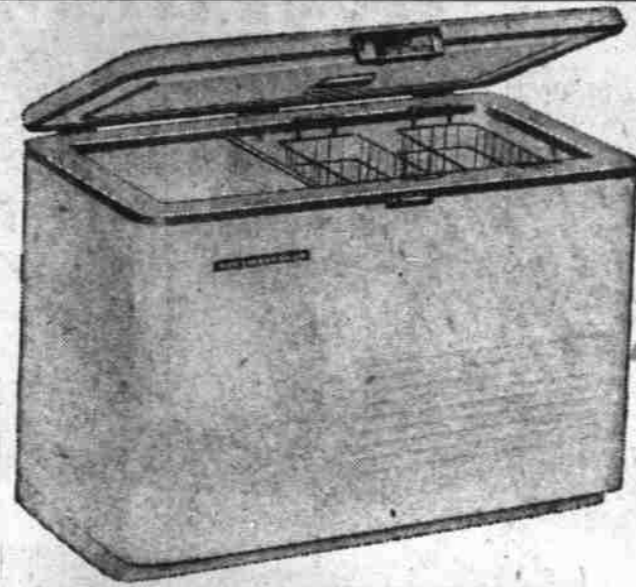

155 N. LIBERTY

Montgomery Ward

PHONE 3-3191

DOWNTOWN SHOPPING DAYS

MEN'S SADDLE PANTS
1.99

For men and young men in heavyweight, Sanforized 8-oz. blue denim. Graduated patterns for proper fit. Bar-tacked at all strain points, triple-stitched seams, 5 convenient pockets. Right for work or back to school wear. They're made to Wards rigid standards in men's sizes 28 to 42.

WARDS HOME FREEZER
288.00 13.2 Cu. Ft.

This new Freezer offers extra-large storage capacity, yet takes no more floor space than usual freezer. Holds 476 lbs. of food. Counter-balanced lid, 2 wire baskets, 2 dividers, non-sweat freezer walls.