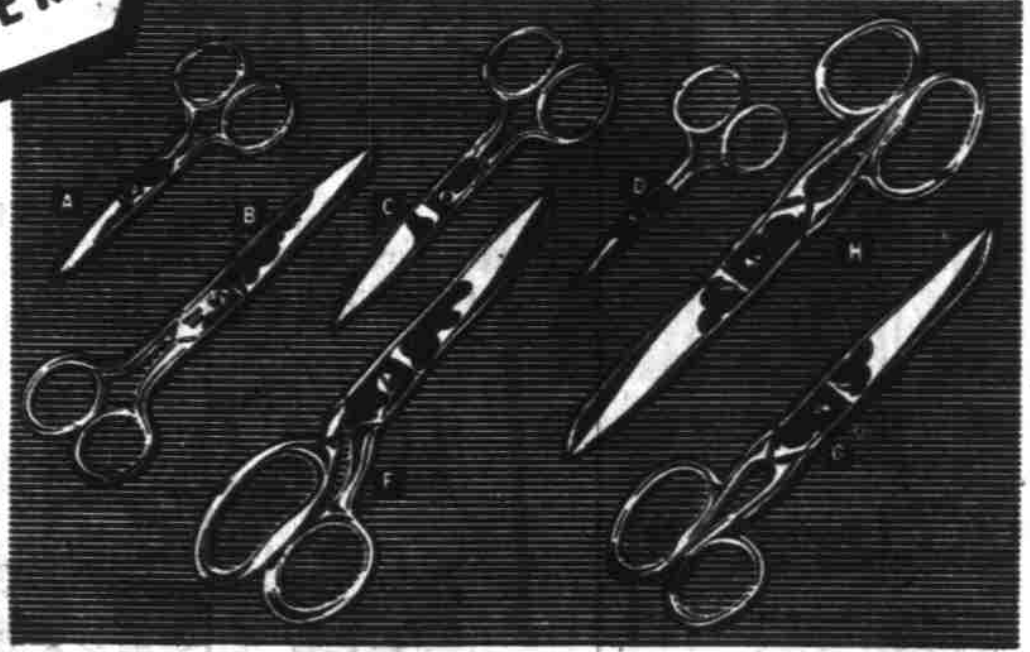

LIFETIME-NICKEL IMPORTED CUTLERY

- ★ HOT DROP FORGED FROM HIGH CARBON STEEL
- ★ FULLY NICKEL PLATED FOR LONG WEAR
- ★ PRECISION HAND GROUND EDGES
- ★ HAND SCREW SET FOR SMOOTHER CUTTING

"TWO for ONE" SALE!