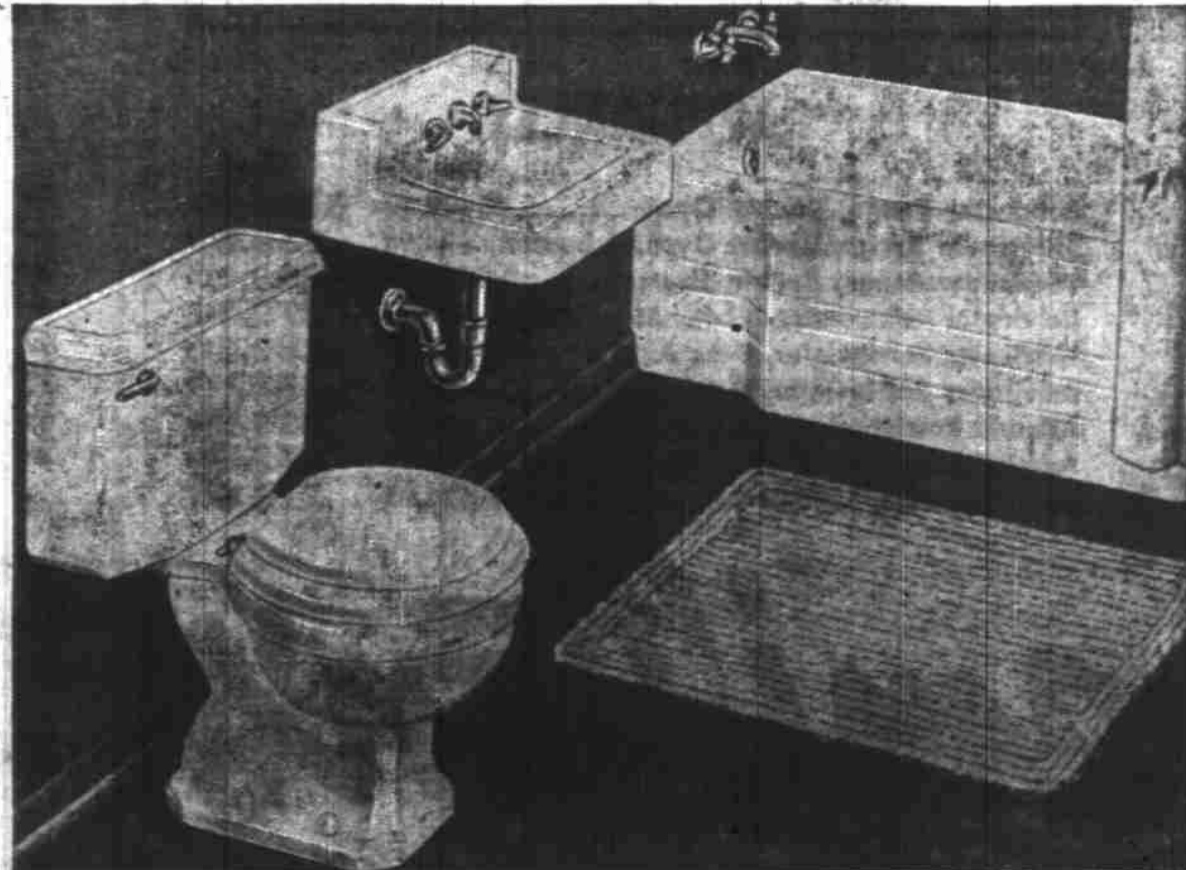

Porcelain-enamel finish resists stains and household acids. Two 13"x15" basins. Fittings.

REG. 1.35
ALUMINUM
PERCOLATOR

1.00

Makes 4 to 8 cups of coffee. Durable, mirror-finished 22-ga. aluminum. Snug-fitting lid.

REG. TO 2.49 HAND TOOLS

Choice **1.77** 13 Items

Save on these and other handy workshop items. Tool Box, Punch-Chisel Set, 5" Diagonal Pliers, 10" Adjustable Wrench, 16-oz. Hammer, 26" Hand Saws. Your choice!

REG. 3.49-3.69 FIXTURES

4 Items **2.77** Choice

Your choice of Glass Fixtures: Kitchen Light, Porch Lantern-marine design, and Mirror Light-clear front, frosted sides. Save now during Wards August Sale!

REG. 150.75
3-PIECE
BATH
OUTFIT

135.88

Complete home modernizing with stunning new bath fixtures—designed for lasting beauty and wear. Dazzling white porcelain-enamelled cast-iron tub. Vitreous china lavatory, closet, hardwood seat, fittings. Special.