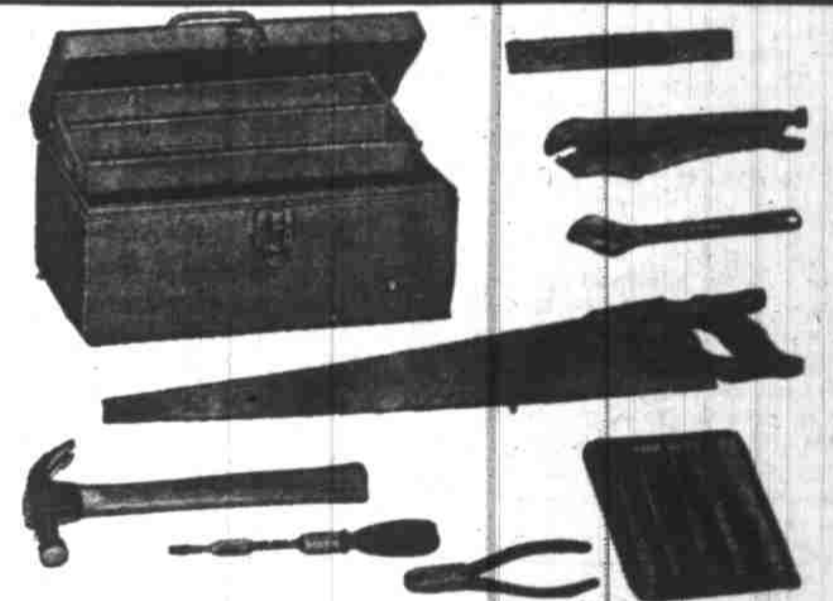

It's new. It's "California Seaside." A complete serving for 4 at this low price. 4 delicate shades from which to choose. 4 each; cups, saucer, salad plate, dinner plate!

REG. 45.03
FLAT RIM
STEEL SINK

39.88

Porcelain-enamel finish resists stains and household acids. Two 13"x15" basins. Fittings.

REG. 1.35
ALUMINUM
PERCOLATOR

1.00

Makes 4 to 8 cups of coffee. Durable, mirror-finished 22-ga. aluminum. Snug-fitting lid.