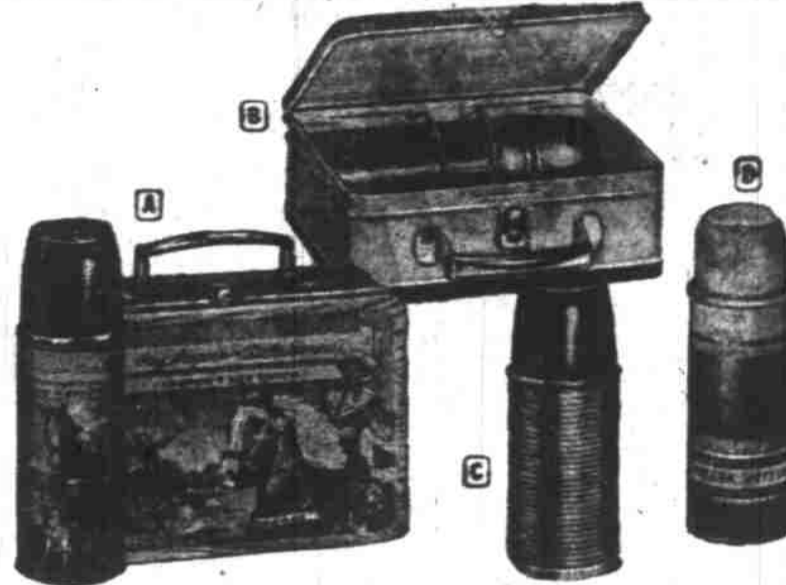

Wards Commander Battery—Guaranteed 12 months, yet look at the low price. 39 standard plates save. STANDARD BATTERY. 24-mo. guarantee**10.44**

REG. 17.95 SEAT COVERS

Now **15.88** Installed

Fine-count Fiber Seat Covers. Ready-made with lastex side gussets for smooth, wrinkle-free fit. Save. Special. 23.95 SARAN PLASTIC SEAT COVERS**21.44**

REG. 2.39 LUNCH KIT

Box Style **1.88** 1/2-Pt. Bottle

Roy Rodgers-Dale Evans 1/2 pt. School Kit**2.49**
10-oz. Wide Mouth Thermos. For food**1.98**
Wards Supreme Pint Vacuum. Reg. 1.39 Now **1.17**

REG. 4.98 HOUSE PAINT