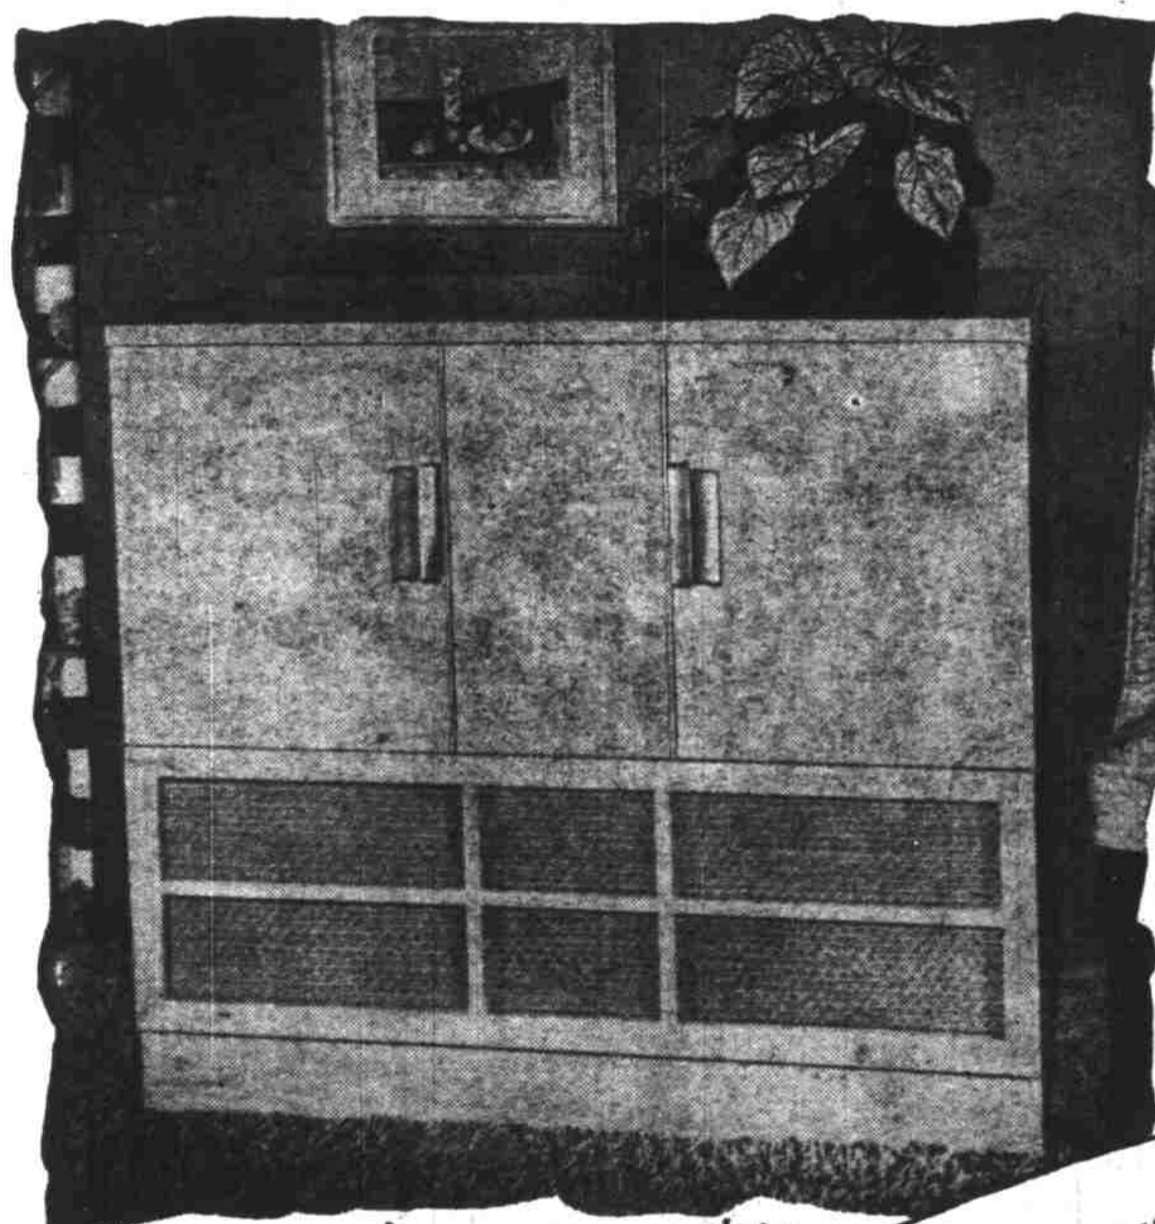

Westinghouse

SINGLE DIAL TV FROM ROBERTS

LAURELTON