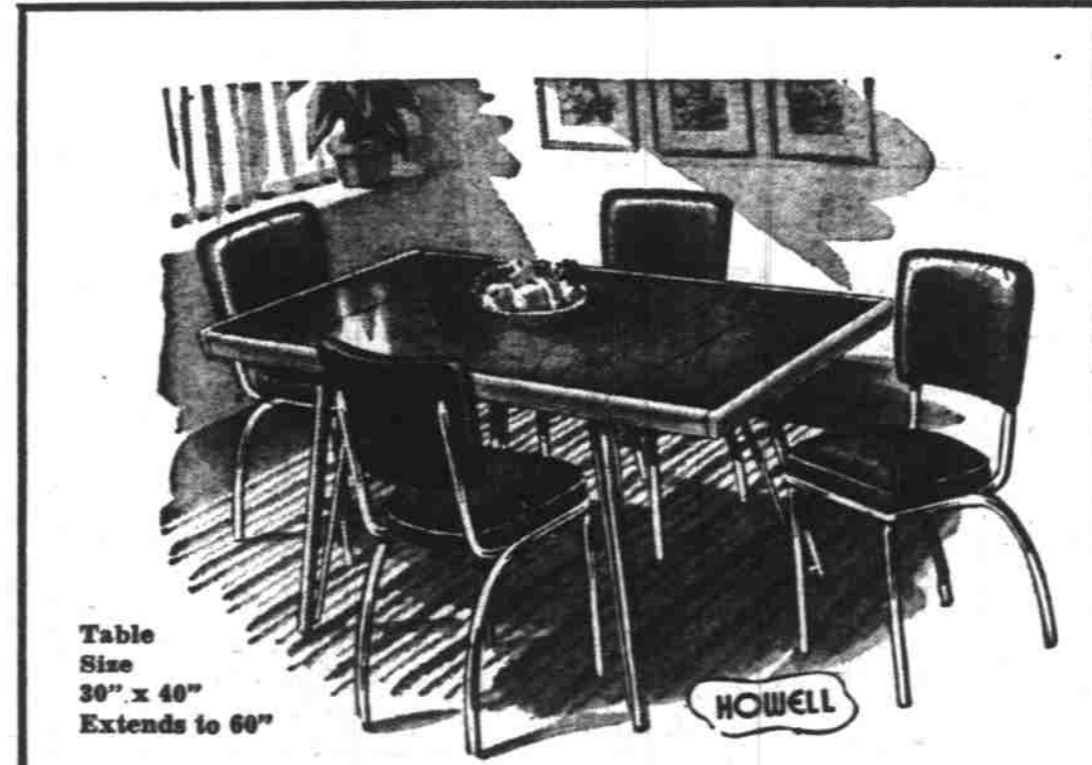

89.50

5-Pc. Set

HOWELL

Today's Most Popular Bow-End Beauty

Smart styling and Howell quality makes this America's No. 1 choice of chrome dinettes. Table is 30" x 42" and expands to 54" for extra seatings—your selection of full color range.

Reg. \$122.50 Value

69.50

Chairs Offered Like Photo at Right 5-Pc. Set

Table Size 30" x 40" Extends to 60"

HOWELL

"BIRCH-TRIM" FOR MODERN SETTINGS

Excitingly new modern styling with easy-to-clean plastic top. Smart tweed patterns, choice of colors.

Reg. \$129.75 Value

79.50

5-Pc. Set

BIG FAMILY SIZE SET

Two-leaf extension set. Here's the extra large set. Table, 36" x 48" extends to 72" . . . Full range of colors in popular wood-grains, matching or contrasting chairs.