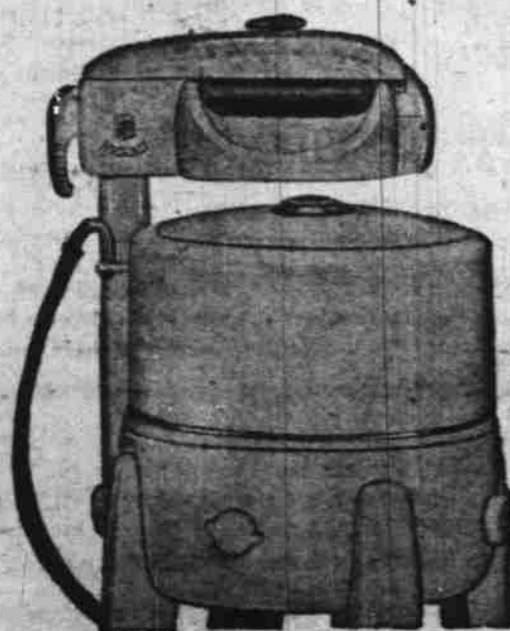

**Reg. 179.95 Electric Range**

\$5 Down on Terms **138.00** Sale Priced

Enjoy cool electric cooking. 18" fully porcelain oven. 7 heat speeds for 3 Chromalox top units plus 6-qt. Deep-Well cooker. Concealed Drip-Tray catches all spill-overs. See it today.

**Reg. 113.95 Dinnette Set**

10% Down, Terms **88.00** 3-Pc. Set

A five piece dinnette set, chrome trimmed. Your opportunity to save on this exceptional buy. Come early for a complete assortment of these home furnishings and many others at greatly reduced prices.

TABLE ONLY **44.00**

**Reg. 112.95 Wards Washer**

\$5 Down on Terms **88.00** Buy Now

M-W quality built for long satisfactory service. Gets 9 lbs. dry clothes clean with exclusive 6-vane Swirlator washing action. 8-position Lovell wringer has 2" balloon rolls, fully adjustable pressure selector.