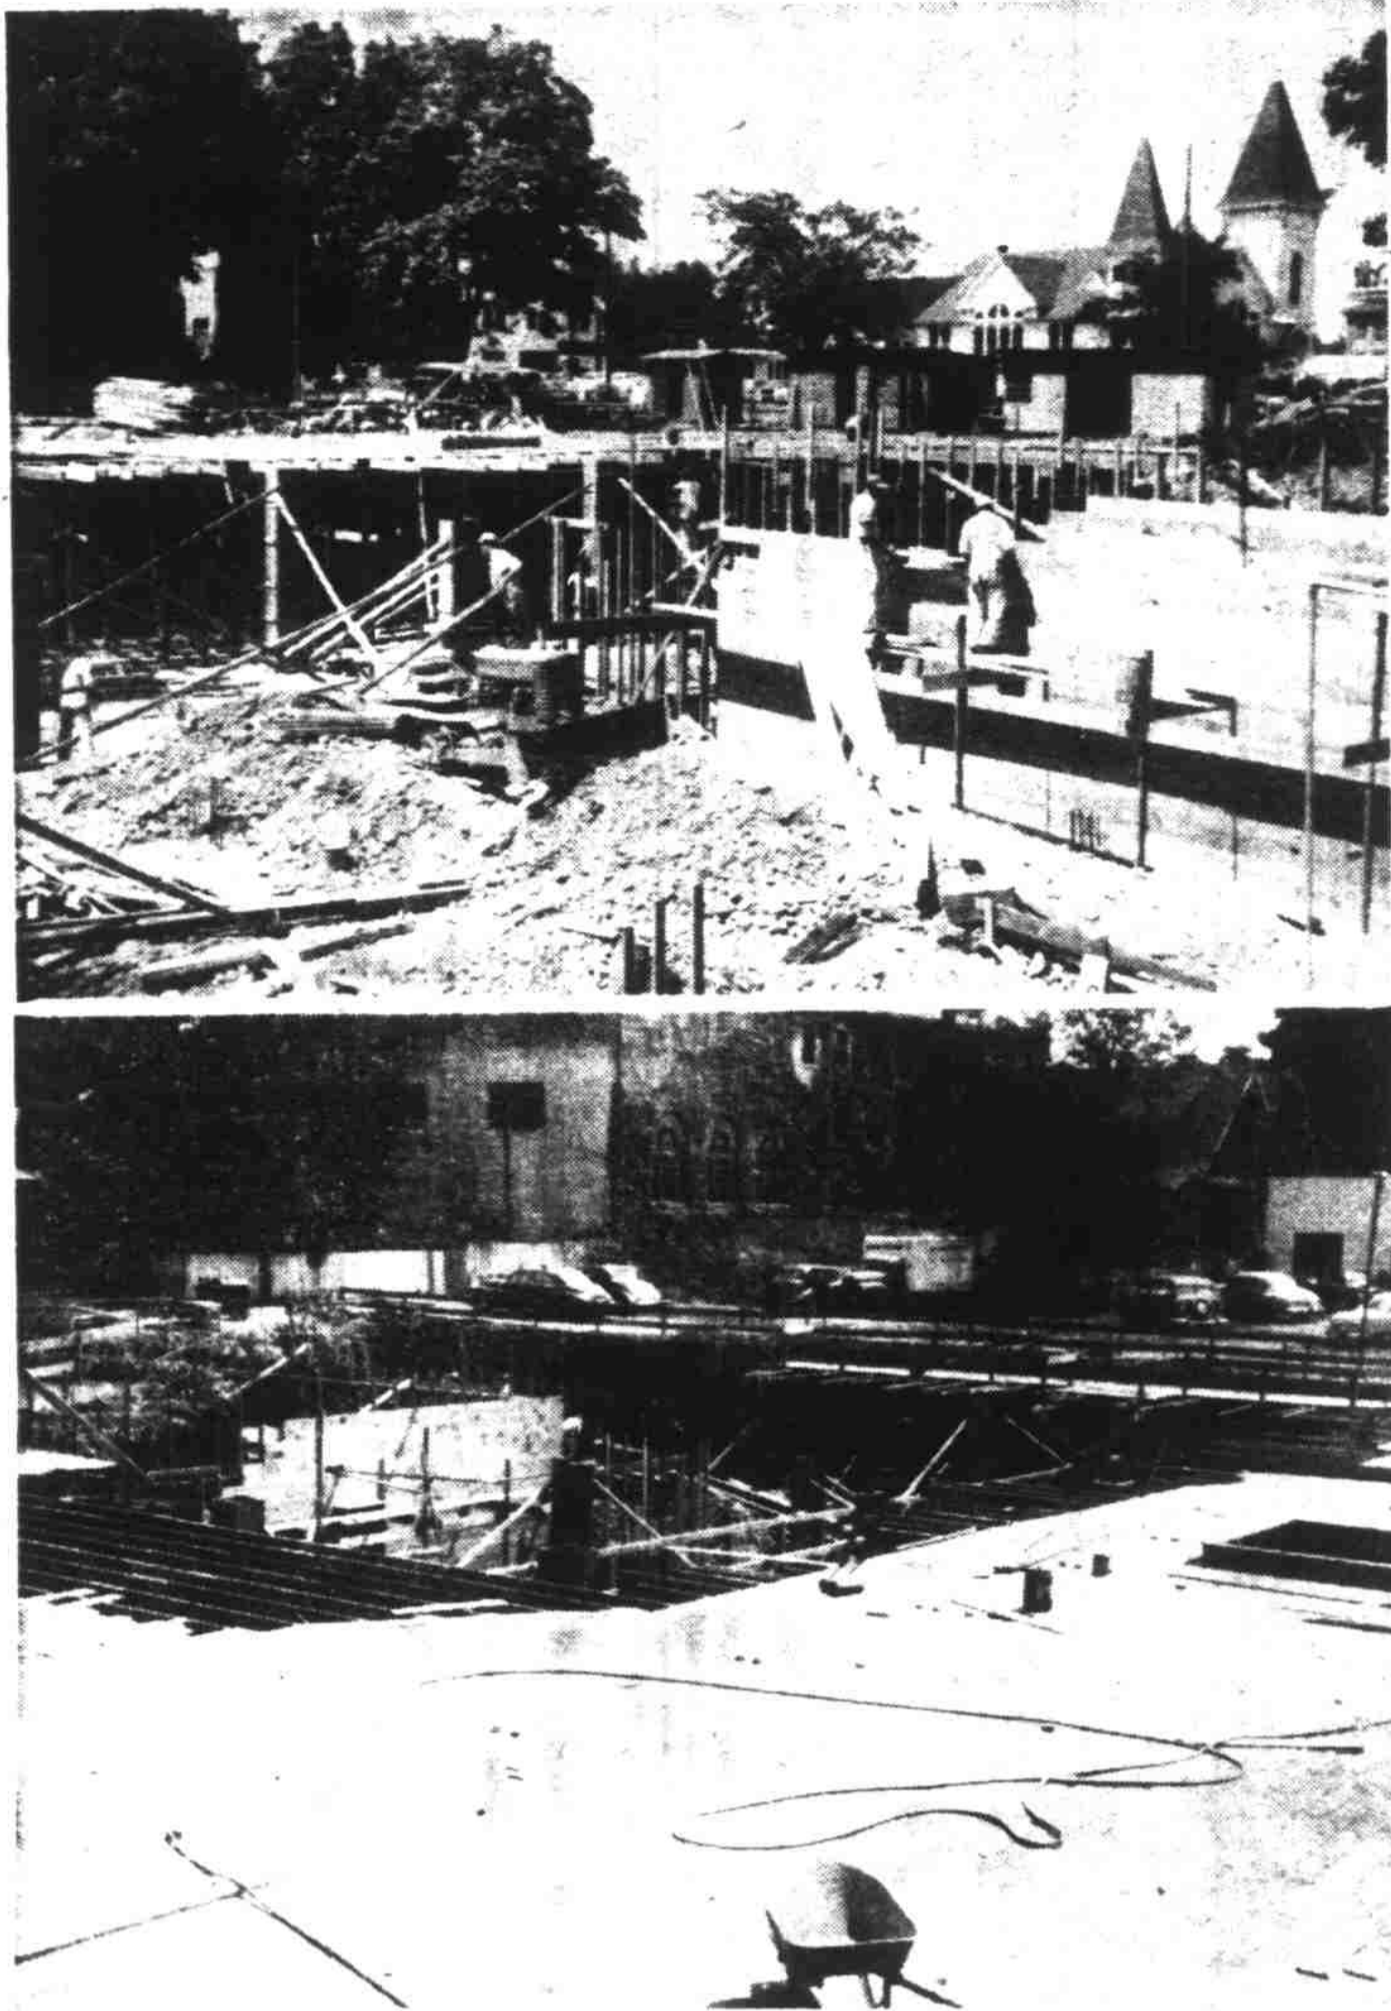

New Statesman Building Taking Shape

The first floor of The Oregon Statesman's new $300,000 home is scheduled to be poured within a few days. Top photo shows basement supports being readied for concrete work, and lower photo portrays building of floor forms. Building in the background of lower photo is YMCA. The new building is to be erected on the southeast corner of North Church and Chemeketa Streets by Vlesko & Post, contractors.

New York Stock Quotations

NEW YORK STOCKS (AP)		Swift & Company	
Thursday's Closing Quotations:		Transamerica Corp.	31 3/4
Admiral Corporation	26 3/4	Twentieth Century Fox	15 1/4
Allied Chemical	75 1/2	Union Oil Company	42 3/4
Allis Chalmers	51	Union Pacific	115 1/2
American Airlines	13 3/4	United Airlines	28
American Power & Light	28 3/4	United Aircraft	33
American Tel. & Tel.	154	United Corporation	5 1/2
American Tobacco	57 3/4	United States Plywood	29 1/2
Anaconda Copper	46 1/2	United States Steel	40 1/2
Atchafalpa Railroad	92	Warner Pictures	12 1/2
Bethlehem Steel	52 1/2	Western Union Tel.	39 3/4
Boeing Airplane Co.	34 3/4	Westinghouse Air Brake	26
Burrheads Adding Machine	17 3/4	Westinghouse Electric	39 1/2
California Packing	26 3/4	Woolworth Company	44 1/2
Canadian Pacific	35 3/4		
Caterpillar Tractor	56 3/4		
Cleaneese Corporation	42 1/2		
Chrysler Corporation	77 1/2		
Cities Service	102 1/2		
Consolidated Edison	34 3/4		
Consolidate Vultee	19 1/4		
Crown Zellerbach	87		
Curtiss Wright	8 1/2		
duPont de Nemours	88 3/4		
Eastman Kodak	44 1/4		
Emerson Radio	11 3/4		
General Electric	62 3/4		
General Foods	46 1/2		
General Motors	58 1/2		
Georgia Pac Plywood	18 1/4		
Goodyear Tire	46		
Homestake Mining Co.	36 3/4		
International Harvester	33 1/2		
International Paper	49 3/4		
Johns Manville	25 1/4		
Kennecott Copper	79 3/4		
Libby, McNeill	7 3/4		
Lockheed Aircraft	23 3/4		
Loew's Incorporated	12 3/4		
Long Bell A	39 3/4		
Montgomery Ward	64 3/4		
Nash-Kelvinator	19 3/4		
New York Central	19 1/2		
Northern Pacific	76 1/2		
Pacific American Fish	15 1/4		
Pacific Gas & Electric	34 3/4		
Pacific Tel. & Tel.	111		
Packard Motor Car	5		
Penny J. C. Co.	69 3/4		
Pepsi Cola Co.	10		
Philco Radio	32		
Radio Corporation	27 1/2		
Rayonier Incorp.	30 3/4		
Republic Steel	49 1/4		
Reynolds Metals	57		
Richfield Oil	70 3/4		
Safeway Stores Inc.	32 1/2		
Scott Paper Co.	56		
Sears Roebuck & Co.	56 1/4		
Secony-Vacuum Oil	38 3/4		
Southern Pacific	81 1/2		
Standard Oil Calif.	60 3/4		
Standard Oil N.J.	80		
Studebaker Corp.	37		
Sunshine Mining	9 1/4		

Veal—47c quality to 49-50c lb; good heavies 44-47c; others 32-38c.
Hogs—Lean blockers, 30-32c lb; sows light 24-25c.
Lambs—Best 46-48c lb.
Onions—50 lb sacks, Calif. Yellows, 2-3 lb, 2.00-2.50; White wax 4.50-7.50; Reds, mixed, 3.25-5.00.
Potatoes—New crop Calif. Long White, No. 1A, mostly 5.75-6.25 cwt; Boardman White Rose, No. 1A, 5.75-6.00 cwt.
Hay—U. S. No. 2 green alfalfa, 36.00-37.00 delivered car and truck lots f.o.b. Portland; delivered Seattle, 37.00-50.

Stocks and Bonds