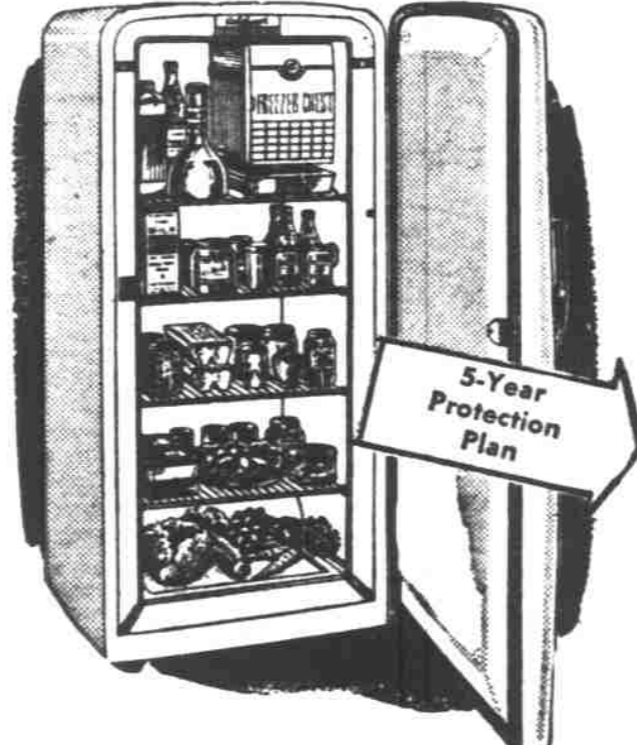

5-Year Protection Plan

WHEN THE LIGHT FLASHES "MATIC"
A Miracle in Work-Saving Happens—