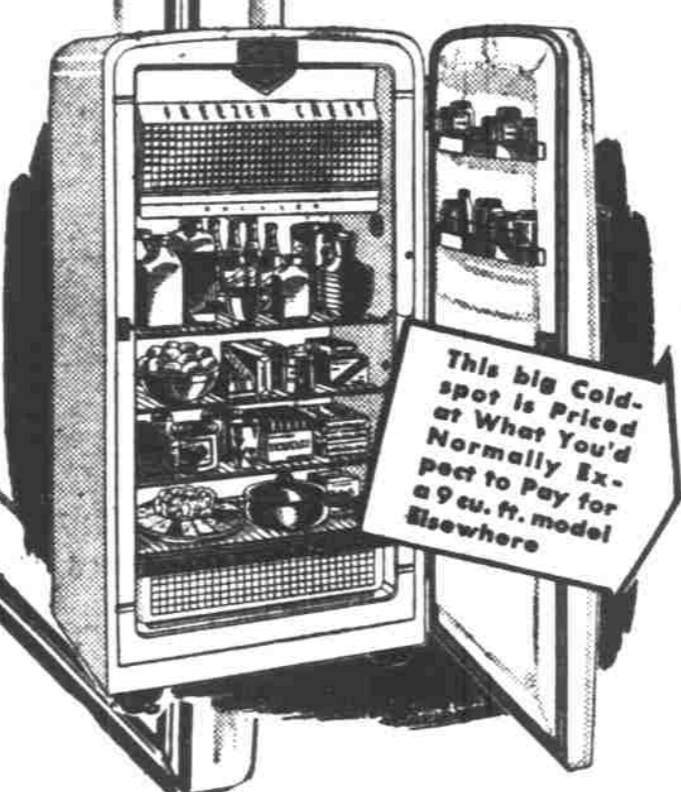

This big Coldspot is priced at what you'd normally expect to pay for a 9 cu. ft. model elsewhere

Yes LOWEST PRICE IN TOWN
for a full size family type refrigerator—save at Sears

Big 7.7 Cubic Foot
COLDSPOT SPACEMASTER
179.95

New beauty of design for 1952—a smashing low price for a limited time only! This great new Spacemaster model gives you top to floor storage—porcelain enamel interior. 5 Year Protection Plan. Save extra—at Sears!

27.00 Down, 10.00 Month on Sears Easy Payment Plan (Usual carrying charge)