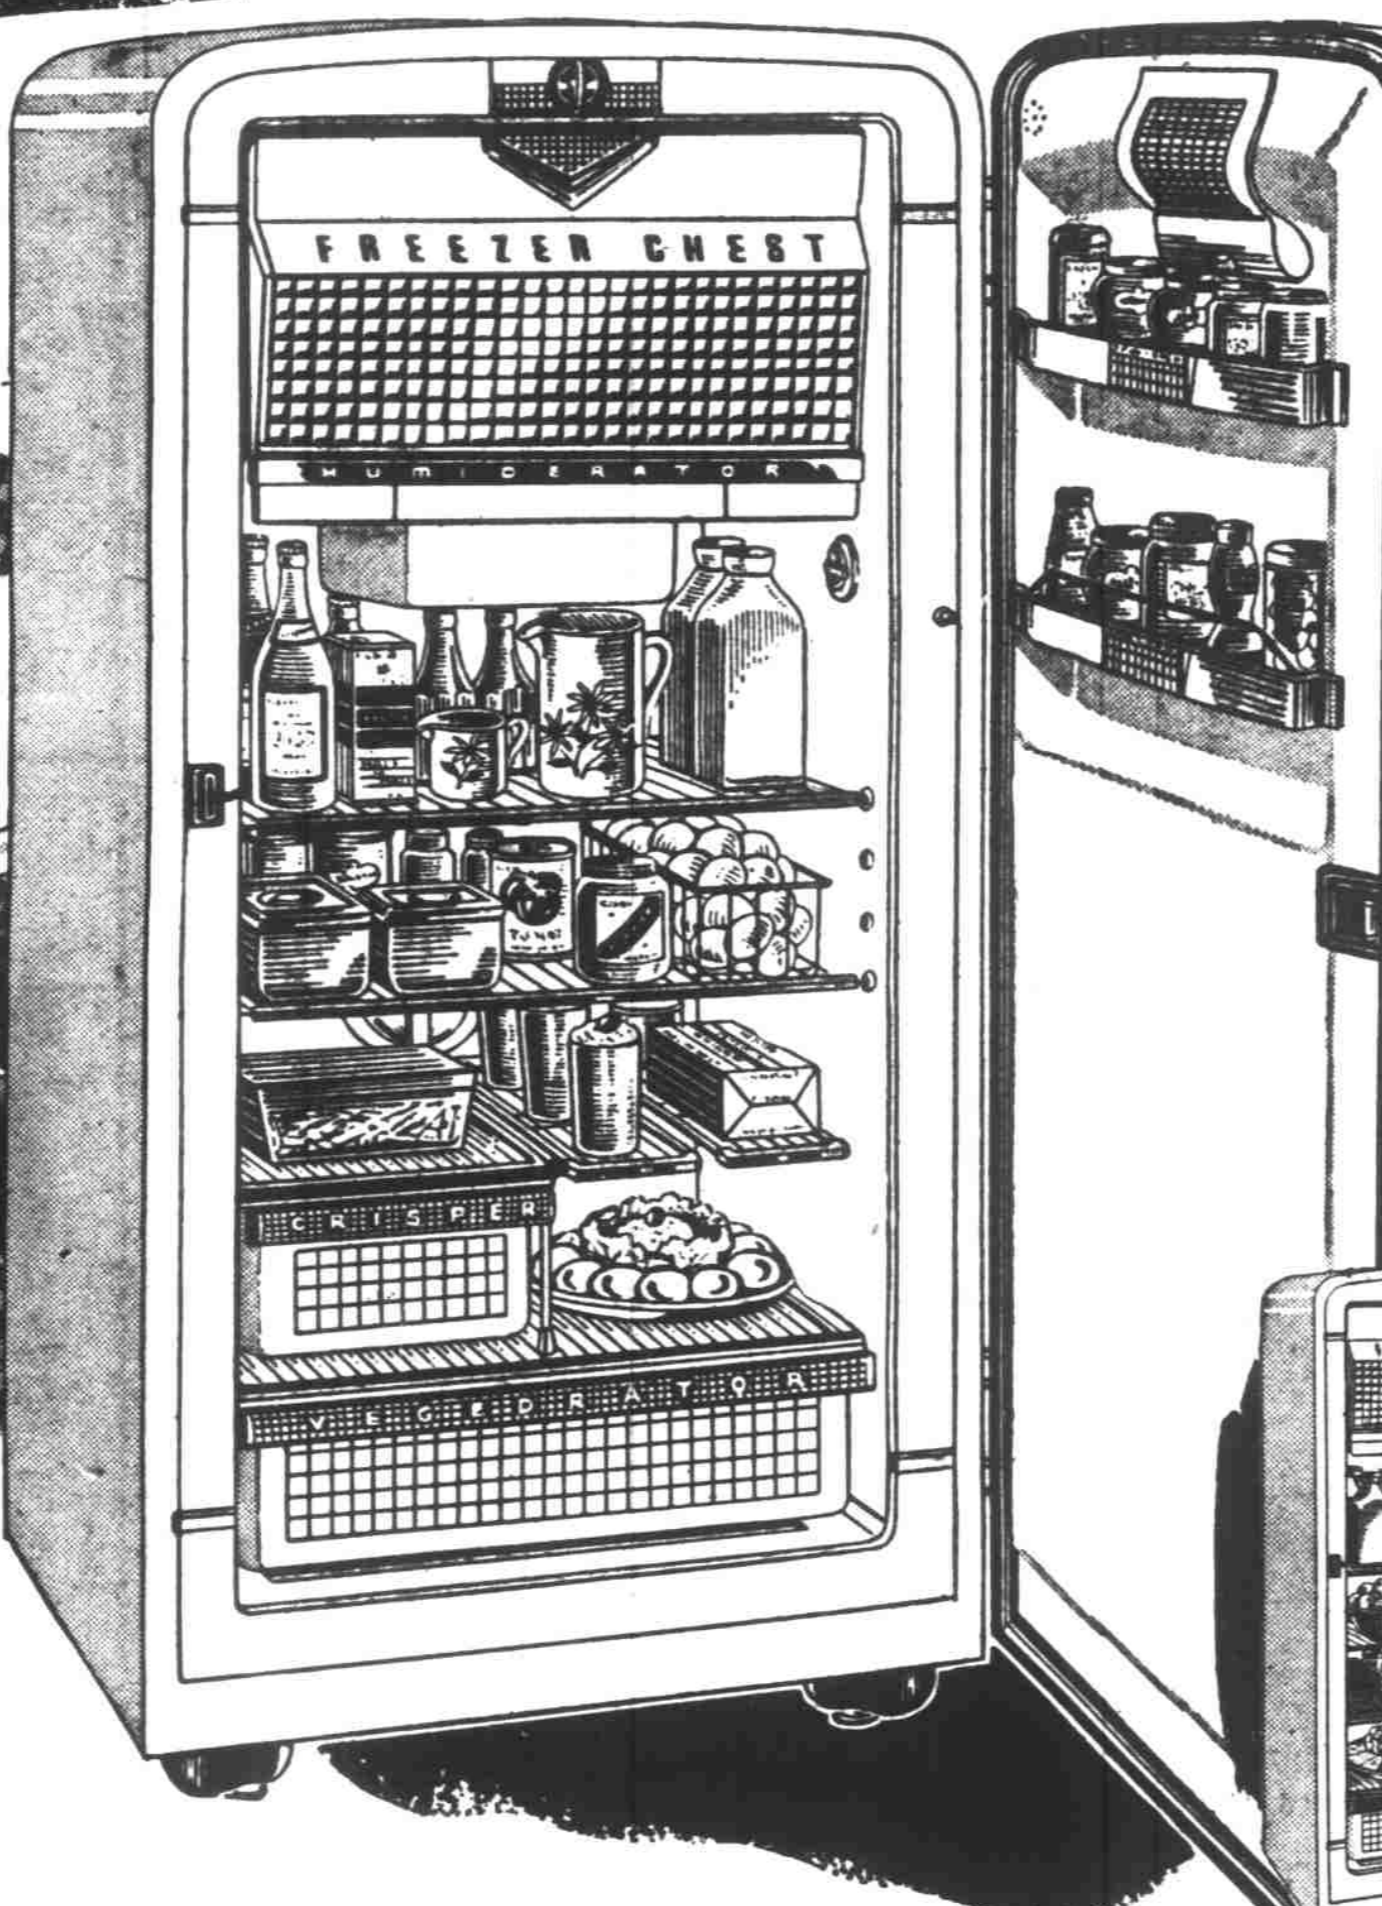

1952 COLDSPOT
with new **THERMO-MATIC** defrost
319.95

48.00 Down, 17.50 Month on Sears Easy Payment Plan (Usual carrying charge)

New . . . you can buy a full size 9 cu. ft. automatic defrost Coldspot for the price you normally would pay for a 7 cu. ft. elsewhere

Amazing low price—yes!—more amazing are the great new features of this brand new Coldspot! Only Coldspot has Thermo-Matic defrost—completely automatic—tailored to your use of the refrigerator. In addition, Coldspot gives you beautiful new color tone interior, full width giant capacity freezer chest and top to floor storage space. Check the features . . . compare the price . . . buy Coldspot at your nearby Sears store.

Yes LOWEST PRICE ANYWHERE
for a giant size 11 cubic foot deluxe refrigerator . . .

Freezer Chest Model
11 CU. FT. COLDSPOT
279.95

Amazing low price—a big 11 cubic foot size Coldspot with full width 50-lb. capacity freezer chest! Top to floor storage. Rich touches of new color added! See this great new 1952 Coldspot at amazing low Sears price!

42.00 Down, 14.50 Month on Sears Easy Payment Plan (Usual carrying charge)