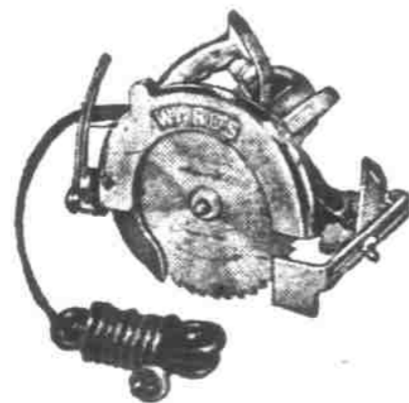

Reg. 72.50 Elec. Saw 8 1/2" 63.88

Combination crosscut, rip blade cuts to 3 1/16" at vert., 2 5/16" bevel cut. Lightweight sturdy aluminum housing.