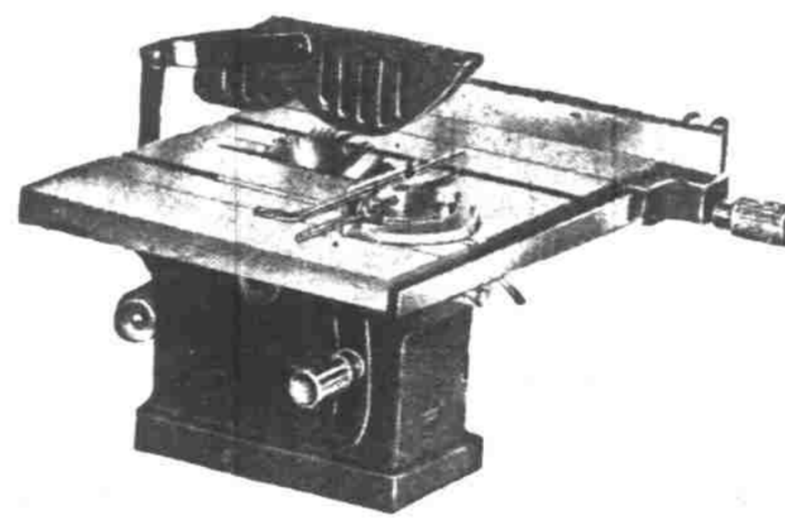

41.50 Tilting-Table Saw

Terms 10% down 37.88 Balance Monthly

8" crosscut, rip and miter blade cuts to 2 7/16" at vert., 1 1/2" at 45°. Cast-iron table extends to 20 x 14"; tilts to 45°. Bronze bearings. Hand knob raises, lowers blade. Removable insert for dado work.