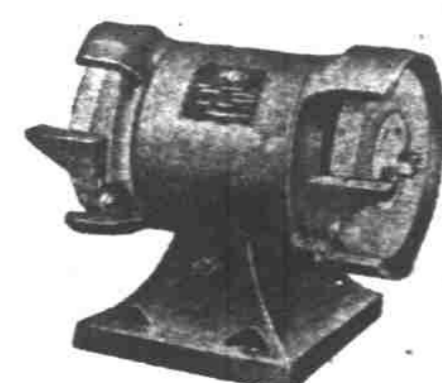

28.95 Elec. Grinder 25.88

1/4 HP motor. Lifetime grease-sealed ball-bearings. 2 vitrified grinding wheels 6x5x1/4-in. 3500 RPM.