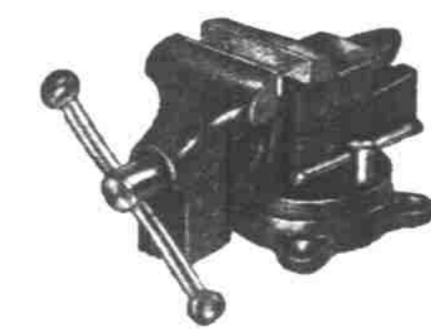

Special Garage Vise 4.44

3 1/4-in. jaws open to 3 in. Removable pipe jaws that take 1/4 to 1-in. pipe. One-piece handle. 180° swivel.