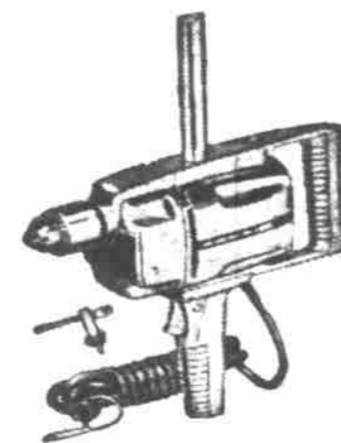

Reg. 36.95 Elec. Drill 33.88

Powerful 1/2" capacity drill for heavy duty. Jacobs gear-type chuck. No-load speed 450- R. P. M. Terms, 10% down.