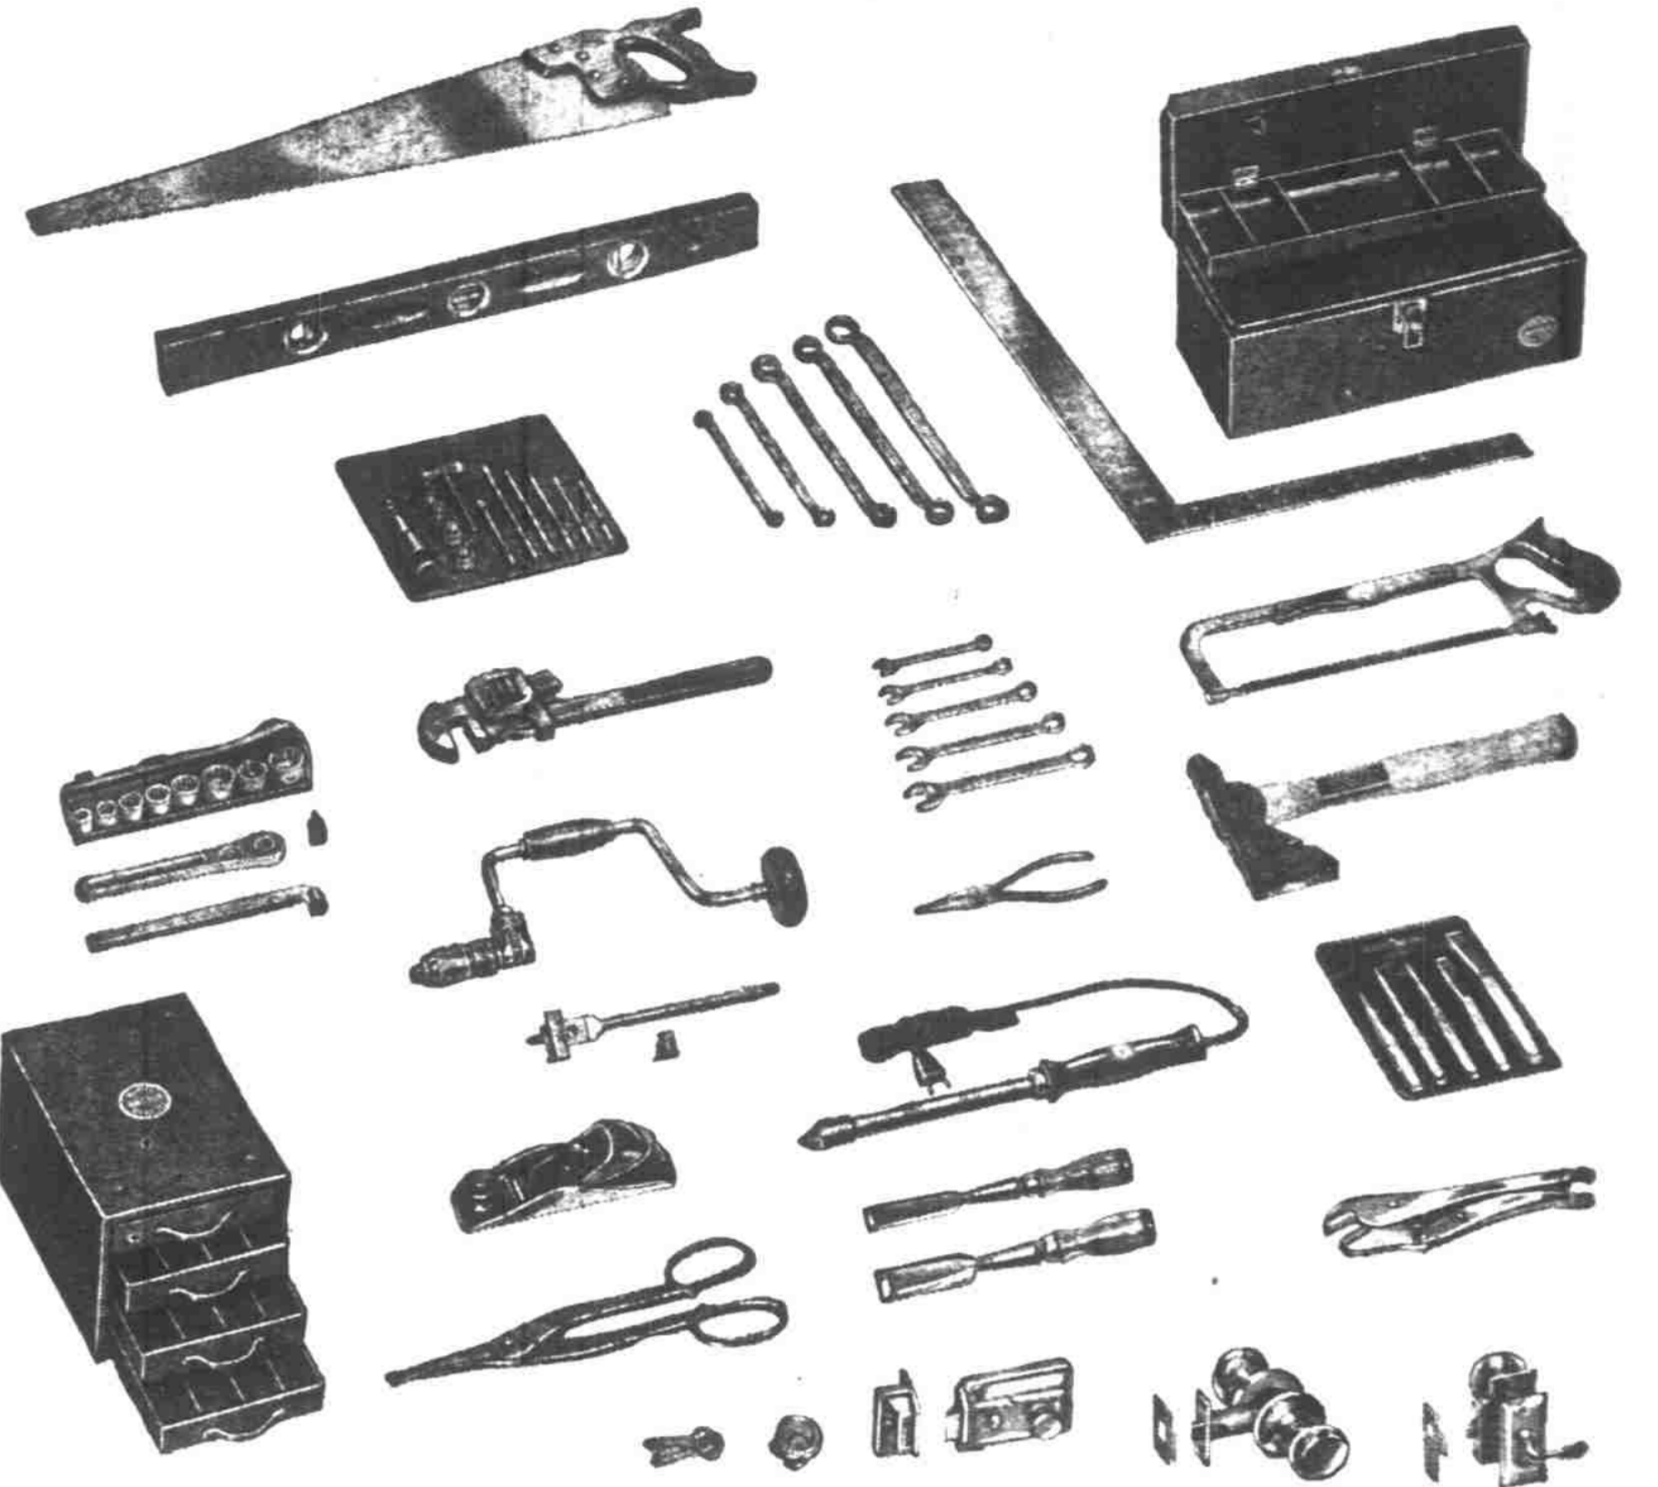

Hand Tools and Hardware Specially Reduced Reg. 1.98 to 2.95

Prices cut to 1.88 each

Wards are offering 25 selected hand tools and hardware items in this March Sale. They're practical and useful, essential in the home workshop or trade. You will be proud to own and work with these tools. For example: Regular 2.79 Carpenter's Level 28"; Reg. 2.28 Butt Chisel 3/4 and 1"; Reg. 2.29 Block Plane; Reg. 2.95 Carbon Socket Set

1/2"; Reg. 2.79 Tin Snips; Reg. 2.15 Punch and Chisel Set, 5 pieces; Reg. 2.49 Screen Door Latch; Reg. 2.49 Brass Lockset; Reg. 2.39 Tool Box 14x6x6", lift out tray; Reg. 2.25 Night Latch; Reg. 2.49 Pipe Wrench 14"; Reg. 2.39 Soldering Iron; Reg. 1.98 Hand Saw; Reg. 2.25 Small-Parts Cabinet; Reg. 1.19 Combination Wrench Set, 5-pc.

Reg. 19.95 Socket Set 18-Pc.

Sale Price 17.88 1/2-inch drive

Speedmaster Quality. 18-pc. set includes eleven 12-pt. sockets from 7/16 to 1 1/16". Reversible ratchet, speeder handle, sliding T-handle, extensions and universal joint. In steel box with socket partition.