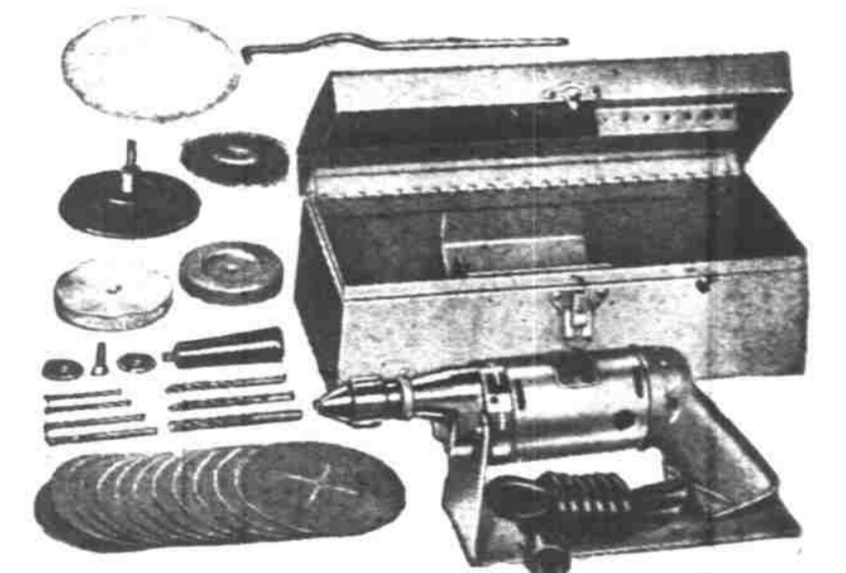

Regular 19.95 Drill Kit

30 pieces 14.88 1/4" drill

Good Quality Drill Kit that is priced low! Equipped for light-duty use to drill, sand, buff, polish, and mix paint. Has the Power-Kraft pistol grip with 1/4" hand-tight chuck. No-load speed 1600 RPM.

Reg. 72.50 Elec. Saw 8 1/2" 63.88

Combination crosscut, rip blade cuts to 3 1/16" at vert., 2 5/16" bevel cut. Lightweight sturdy aluminum housing.

Reg. 36.95 Elec. Drill 33.88

Powerful 1/2" capacity drill for heavy duty. Jacobs gear-type chuck. No-load speed 450- R. P. M. Terms, 10% down.

Special Garage Vise 4.44

3 1/4-in. jaws open to 3 in. Removable pipe jaws that take 1/4 to 1-in. pipe. One-piece handle. 180° swivel.

Reg. 6.29 Gas. Blow Torch 5.57

Solid bronze burner, lights instantly—gives constant blue flame. 1-qt. steel tank. Drip cup, safety shut-off.

Regular 9.95 Tool Box 8.88

24-gauge steel, 18x10x13". Gable top, cantilever tray, 2 side catches, steel handle. Treated to resist rust.

28.95 Elec. Grinder 25.88

1/4 HP motor. Lifetime grease-sealed ball-bearings. 2 vitrified grinding wheels 6x5x1/4-in. 3500 RPM.