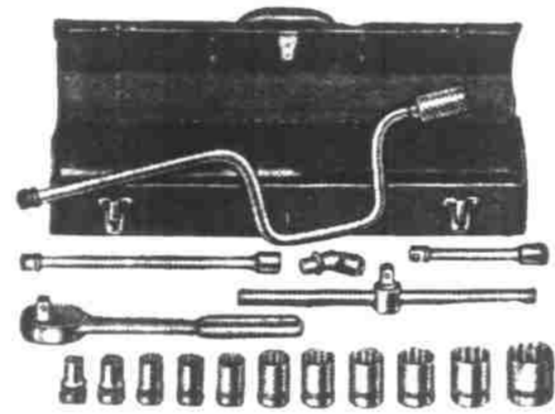

Reg. 19.95 Socket Set 18-Pc.

Sale Price 17.88 1/2-inch drive

Speedmaster Quality. 18-pc. set includes eleven 12-pt. sockets from 7/16 to 1 1/16". Reversible ratchet, speeder handle, sliding T-handle, extensions and universal joint. In steel box with socket partition.