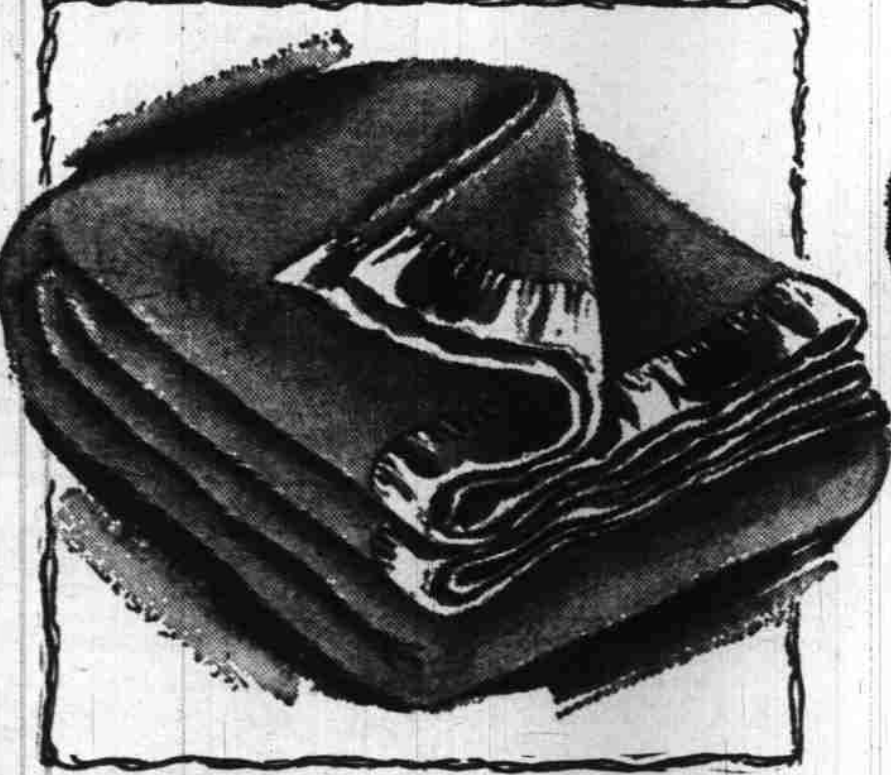

NOW! NEW LOW PRICE!

PENNEY'S OWN PENCO® MUSLIN SHEETS

OUR LOWEST PRICE IN MONTHS FOR SUPER-SMOOTH, SNOWY-WHITE FIRST QUALITY SHEETS!

72" x 108"	2.79
81" x 99"	2.79
63" x 108"	2.59
42" x 36" Cases	63c

2.99 81" x 108" Extra Long Full Bed Size 145 THREAD COUNT

Smooth textured, long-wearing PENCO (145 threads to each square inch) Sheets, and for far less than you'd expect to pay! Buy enough to fill up your linen closet . . . good for gift-giving, too!

NATIONWIDE QUALITY SHEETS

81" x 108"	2.59	72" x 108"	2.39

COMPARE! Penney's NATIONWIDE (132 thread count). Sheets are tops in their field.

PENNEYS MEZZANINE

YOU GET EXTRA VALUE!

WARM 3 1/4 lb. BLANKETS

75% rayon, 25% wool

777

- EXTRA-wide 6' rayon satin bindings!
- EXTRA-long 72" x 90" size!
- EXTRA-lovely for your home, for gifts!

Such a packed-with-value low price to pay for exceptional Penney quality! These blankets are a soft, rich blend of rayon-and-wool, in the whopping, warm 3 1/4-lb. Winter weight—and you get so many wonder-value extras! Wider rayon satin binding . . . extra length . . . gift-appealing colors! Come! Hurry! Buy now!

PENNEY'S MEZZANINE

TURKEY AND DUCK FEATHER PILLOWS

2.98

Plumpy comfort! 50% turkey feathers, 50% duck feathers. Blue and white striped ticking. 20" x 26". 100% perfect!

PENNEY'S MEZZANINE

VALUE! ALL-WOOL 3 1/2-LB. BLANKET

GUARANTEED AGAINST MOTH DAMAGE FOR 5 YRS.

Luxuriously soft, long-wearing all wool blanket in dream-time colors. 72" x 90" (extra long) size gives you extra inches of tuck-in! Buy now! Cold weather ahead!

12.90

PENNEY'S MEZZANINE