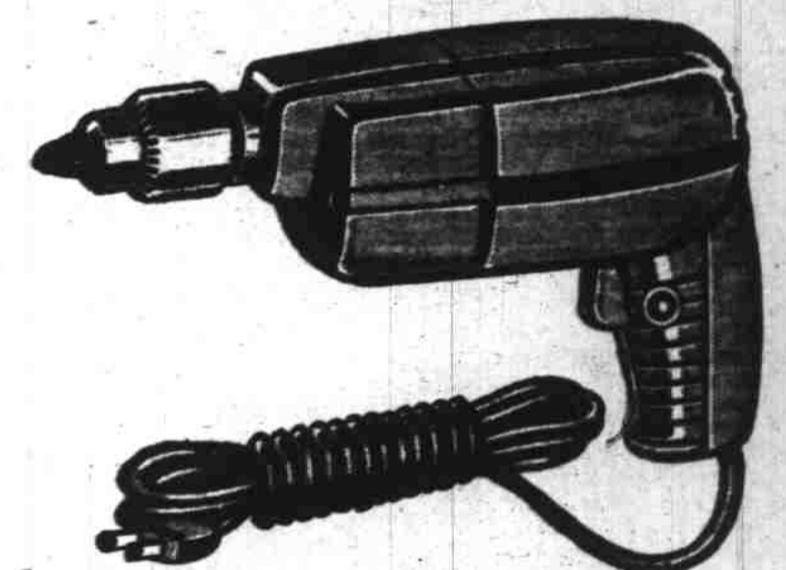

REGULAR 19.95 ELECTRIC DRILL

3/4-in., palm-grip drill with a 1/2-in. capacity in hardwood. Lightweight aluminum alloy housing. Jacobs, gear-type chuck. A handy tool to own.

16.88
sale price

REGULARLY 4.98 BOYS' PART WOOL GABARDINES

3.97

22% Wool, 78% Rayon

Prep style slacks in year-round weight in crease resistant Gabardine. California model with saddle stitched side seams. Pleated fronts, zipper fly. New Spring shades. Sizes 12 to 20.