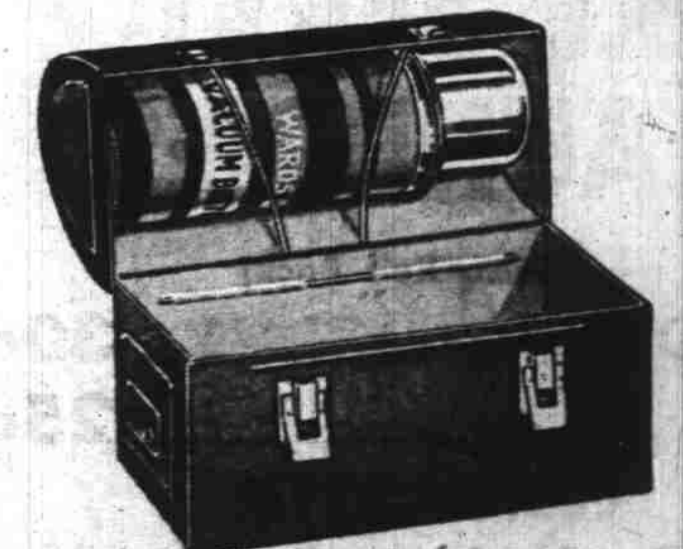

REG. 79c PART WOOL SOCKS

50% new wool, 50% cotton. A medium weight, short sock for greatest comfort. Washfast solid colors. Knit-in elastic cuff. All regular men's sizes.

68c

A BAMBOO BASKET SPECIAL!

Lightweight, but tough and strong. We had them once before and sold out quickly. Perfect for washday or for garden work. 20 inches high. Value!

1.00
While they last

REGULAR 2.39 METAL LUNCH KIT

Rustproof metal box 10 1/2 inches long. White finish inside, black outside. Nameplate holder. With Ward's Supreme Quality pint vacuum bottle.

1.94
sale price