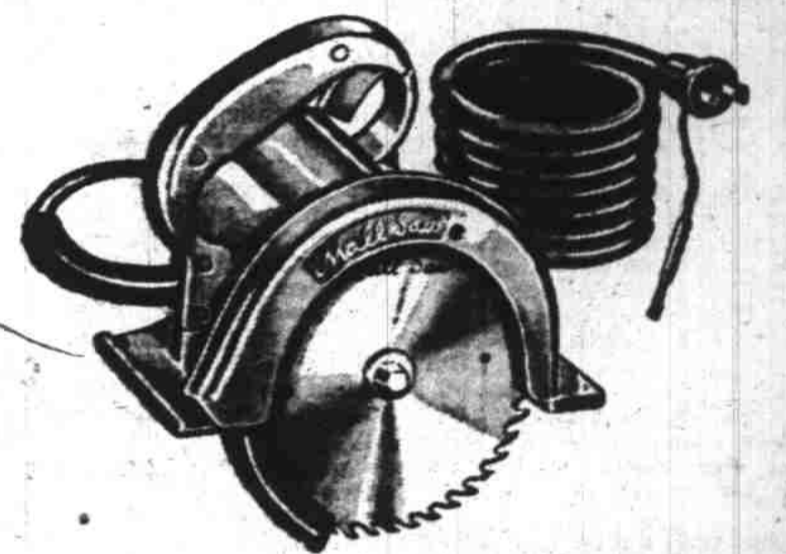

155 N. Liberty

MONTGOMERY WARD

Phone 3-3191

February Extra-Savings Sale

\$1 DOWN

HOLDS YOUR LAWN MOWER UNTIL YOU NEED IT

\$15 down on power mowers

- 1. Gasoline engine power. 99.95**
18-inch cut. V-belt drive. Rope starter.
- 2. 16-inch hand mower. 20.95**
Ball-bearing action, semi-pneumatic tires.
- 3. Steel handle mower. 22.45**
16-in. cut, ball-bearing action. Priced low.
- 4. One-wheel trimmer. 18.45**
Mows close to walls, fences, and shrubs.
- 5. 119.50 power mower! 108.88**
20-inch cut. Briggs and Stratton engine.
- 6. Hand mower reduced! 16.44**
16-in. cut, rubber tired wheels. Price cut.
- 7. 26.45 hand mower! 24.44**
16-in. cut. Tubular steel handle. Reduced!

REG. 7.95 MEN'S GABARDINE SLACKS FOR SPRINGTIME WEAR

Most appealing part wool 80% Wool and 60% Rayon

5.88

You'll be amazed at Ward's low sale price when you see these part wool Gabardine slacks in the popular California model. Continuous waistband, zipper fly and neat pleated front. 40% wool and 60% rayon blended into a Gabardine fabric. Five Spring shades.

REGULAR 3.98 SCISSORS JACK

Flattens out to a height just 4 inches from the ground... makes it easy to get under the car. Lifts to 12 1/2 inches. 5-foot handle pushes it under the car.

3.33
sale price

MALE 7-INCH PORTABLE SAW

A well-balanced saw for use at home or by professional carpenters. Loop handle with trigger-switch for left or right hand use. 15-foot cord. Value!

49.50

REG. 1.49 BLUE CHAMBRAY SHIRT

Stock-up now on these blue chambray shirts — made for long wear, cut full for comfort. Strongly sewn main seams. Sanforized. Button pockets.