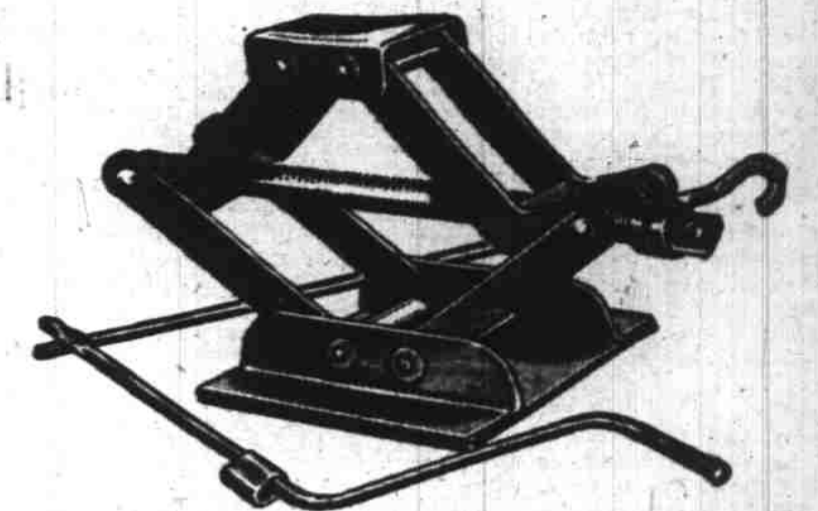

155 N. Liberty

MONTGOMERY WARD

Phone 3-3191

February Extra-Savings Sale

\$1 DOWN

HOLDS YOUR LAWN MOWER UNTIL YOU NEED IT

\$15 down on power mowers

- 1. Gasoline engine power. 99.95**
18-inch cut. V-belt drive. Rope starter.
- 2. 16-inch hand mower. 20.95**
Ball-bearing action, semi-pneumatic tires.
- 3. Steel handle mower. 22.45**
16-in. cut, ball-bearing action. Priced low.
- 4. One-wheel trimmer. 18.45**
Mows close to walls, fences, and shrubs.
- 5. 119.50 power mower! 108.88**
20-inch cut. Briggs and Stratton engine.
- 6. Hand mower reduced! 16.44**
16-in. cut, rubber tired wheels. Price cut.
- 7. 26.45 hand mower! 24.44**
16-in. cut. Tubular steel handle. Reduced!

REG. 7.95 MEN'S GABARDINE SLACKS FOR SPRINGTIME WEAR

Most appealing part wool 80% Wool and 60% Rayon

5.88

You'll be amazed at Ward's low sale price when you see these part wool Gabardine slacks in the popular California model. Continuous waistband, zipper fly and neat pleated front. 40% wool and 60% rayon blended into a Gabardine fabric. Five Spring shades.

REGULAR 3.98 SCISSORS JACK

Flattens out to a height just 4 inches from the ground... makes it easy to get under the car. Lifts to 12 1/2 inches. 5-foot handle pushes it under the car.

3.33
sale price

MALE 7-INCH PORTABLE SAW

A well-balanced saw for use at home or by professional carpenters. Loop handle with trigger-switch for left or right hand use. 15-foot cord. Value!

49.50

REG. 1.49 BLUE CHAMBRAY SHIRT

Stock-up now on these blue chambray shirts — made for long wear, cut full for comfort. Strongly sewn main seams. Sanforized. Button pockets.