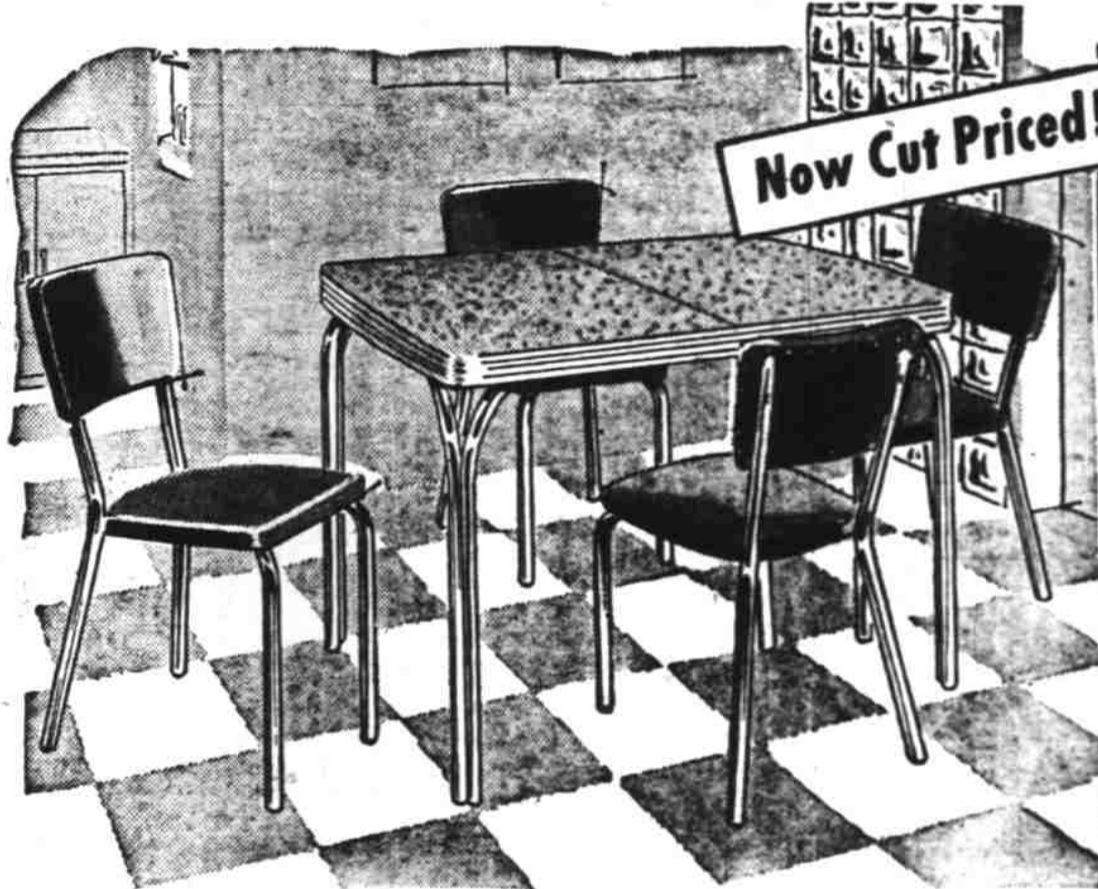

Reg. 119.95 Tapestry
2-Piece Sofa Bed Set
99⁸⁸

64.95 Armless Daveno 49.00
On Terms: 10% Down, Balance Monthly
• Massive sofa bed and chair
• Makes into restful bed for two!

Here is one of the best, outstanding sofa bed set buys on today's market! Frames are double-doweled and glued for extra strength... double spring unit softly padded for added comfort. Reversible spring filled seat cushion in chair. Upholstered in rayon and cotton Tapestry. Value!

Reg. 85.95 Extension
Chrome-Plastic Set
72⁸⁸

On Terms: 15% Down, Balance Monthly
On Terms: 10% down, Balance Monthly
• Micalite Laminated Plastic top
• Handsome four-leg type chairs

Special purchase for this BIG Event! 30x42" extension type table, opens to 30x52". Handsome table top resistant to burns, stains... so easy to keep clean. Chrome plated steel legs. Curved and tapered back, four leg style chairs, covered in long-wearing Duran Plastic. 5-Piece set.