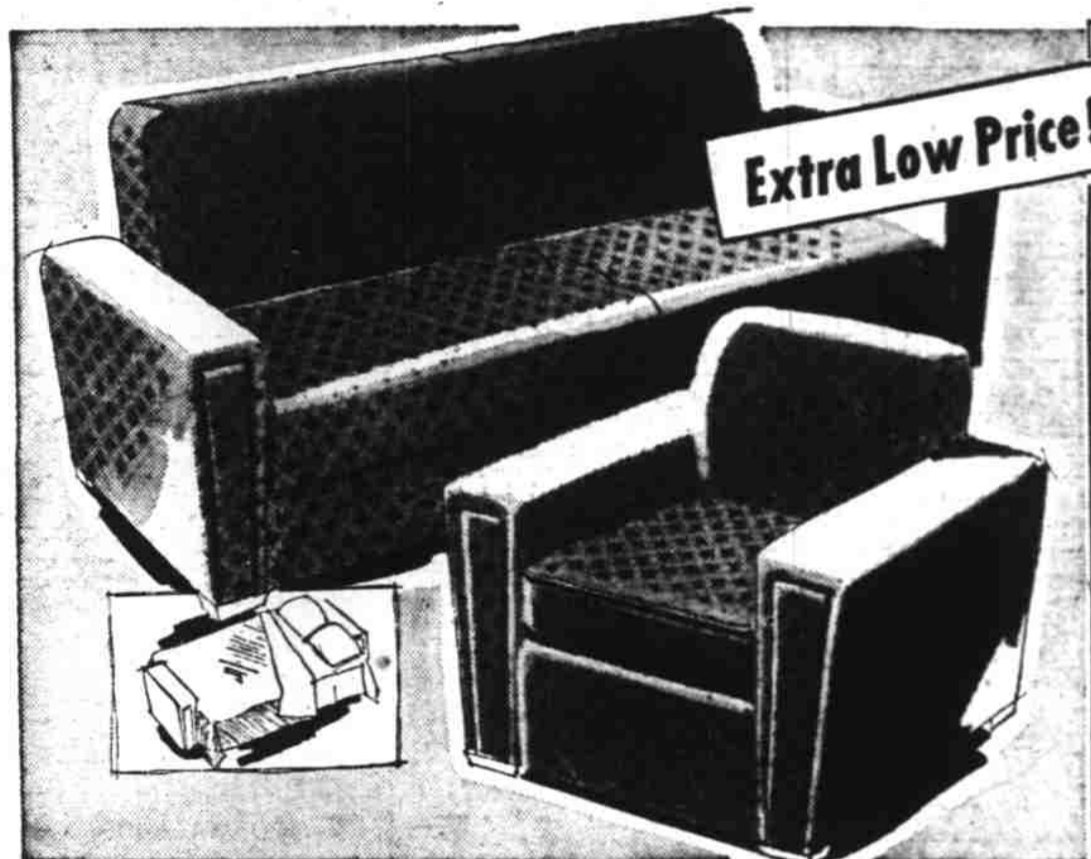

Montgomery Ward

Don't miss this Great Pre-Christmas

Furniture SALE!

Priced to save you many extra dollars! Come early! Quantities limited!

9.95 HEAVY WARDOLEUM RUGS
Best value in printed enamel floor covering for your money! Heavy enamel surface is baked on thick felt base. Tile and marble patterns.
6.88
9' x 12'

Reg. 119.95 Tapestry
2-Piece Sofa Bed Set
99⁸⁸

64.95 Armless Daveno 49.00
On Terms: 10% Down, Balance Monthly
• Massive sofa bed and chair
• Makes into restful bed for two!

Here is one of the best, outstanding sofa bed set buys on today's market! Frames are double-doweled and glued for extra strength... double spring unit softly padded for added comfort. Reversible spring filled seat cushion in chair. Upholstered in rayon and cotton Tapestry. Value!

24x36 IN. LOOP PILE SCATTER RUGS
Thick, cushion-soft rugs in exciting decorator colors... for living room, bedroom or bath! Non-slip, rubberized heavy duck back. Washable, pre-shrunk!
2.88
Special!

10.95 INNERSPRING CRIB MATTRESS
Here's a fine innerspring crib mattress for baby's sleeping comfort. Generously padded with all new felted cotton. Edges are taped to assure long wear. Wet-resistant ticking.
8.88
6 Year Size

Reg. 85.95 Extension
Chrome-Plastic Set
72⁸⁸

On Terms: 15% Down, Balance Monthly
On Terms: 10% down, Balance Monthly
• Micalite Laminated Plastic top
• Handsome four-leg type chairs

Special purchase for this BIG Event! 30x42" extension type table, opens to 30x52". Handsome table top resistant to burns, stains... so easy to keep clean. Chrome plated steel legs. Curved and tapered back, four leg style chairs, covered in long-wearing Duran Plastic. 5-Piece set.