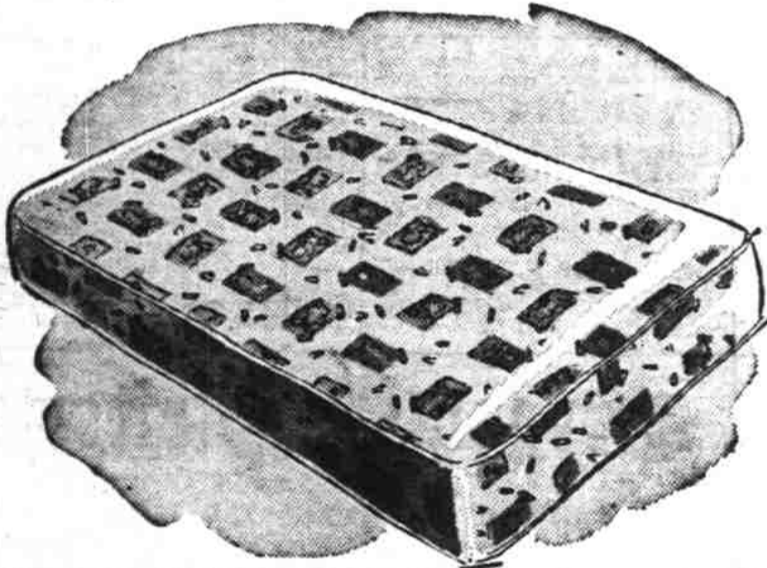

Montgomery Ward

Don't miss this Great Pre-Christmas

Furniture SALE!

Priced to save you many extra dollars! Come early! Quantities limited!

9.95 HEAVY WARDOLEUM RUGS
Best value in printed enamel floor covering for your money! Heavy enamel surface is baked on thick felt base. Tile and marble patterns.
6.88
9' x 12'

Reg. 119.95 Tapestry
2-Piece Sofa Bed Set
99⁸⁸

64.95 Armless Daveno 49.00
On Terms: 10% Down, Balance Monthly
• Massive sofa bed and chair
• Makes into restful bed for two!

Here is one of the best, outstanding sofa bed set buys on today's market! Frames are double-doweled and glued for extra strength... double spring unit softly padded for added comfort. Reversible spring filled seat cushion in chair. Upholstered in rayon and cotton Tapestry. Value!

24x36 IN. LOOP PILE SCATTER RUGS
Thick, cushion-soft rugs in exciting decorator colors... for living room, bedroom or bath! Non-slip, rubberized heavy duck back. Washable, pre-shrunk!
2.88
Special!

10.95 INNERSPRING CRIB MATTRESS
Here's a fine innerspring crib mattress for baby's sleeping comfort. Generously padded with all new felted cotton. Edges are taped to assure long wear. Wet-resistant ticking.
8.88
6 Year Size

Reg. 85.95 Extension
Chrome-Plastic Set
72⁸⁸

On Terms: 15% Down, Balance Monthly
On Terms: 10% down, Balance Monthly
• Micalite Laminated Plastic top
• Handsome four-leg type chairs

Special purchase for this BIG Event! 30x42" extension type table, opens to 30x52". Handsome table top resistant to burns, stains... so easy to keep clean. Chrome plated steel legs. Curved and tapered back, four leg style chairs, covered in long-wearing Duran Plastic. 5-Piece set.