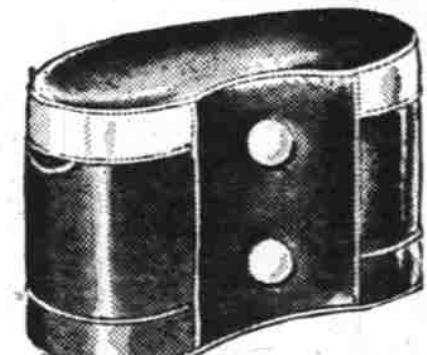

Matching Chairs

5.95

Strong Enough to Stand On!

STORAGE HASSOCK

Store books, magazines, games, knitting--almost anything in this roomy hassock. The top comes off easily and there's plenty of space in the center. Plumply padded Duran plastic comes in choice of Harmony House Cherry Red or Mint Green with ivory. Best of all it's an extra large, comfortable seat. 15½-in. high.

Reg. 11.95

8.88

KIDNEY HASSOCK

- Duran Plastic Covering
- Excelsior Filled with Cotton Top
- Size 16" high x 13½" wide x 23" long
- Harmony House mint green, cherry red, dawn grey, spice brown, Pacific blue, chartreuse, ivory.