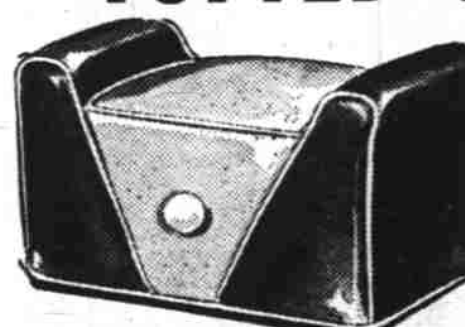

TUFTED BENCH HASSOCK

In combinations of Harmony House Pacific Blue, Blue and Parchment Brown, Mint Green and Ivory, Parchment Brown and Ivory, or Cherry Red and Ivory in this popular style. Just right as a low chair for children. Has sturdy plastic cover. 12½-in. high.

6.95