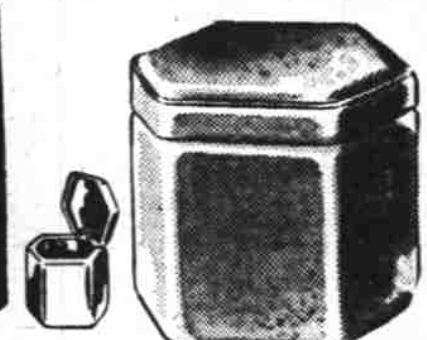

Reg. 5.95 24x45-in., 5.50 9.50 30x54-in., 8.50 18.95 4x6-ft., 17.50

Entertain the easy way with...

Samson

FOLDING TABLES AND CHAIRS

AS LOW AS \$5.95 each

this dining room folds up in a closet

You're always prepared for five or twenty-five with these space-saving Samson beauties. They tuck away compactly when not in use. Superb decorator colors. Table top and chair upholstery wipes clean with a damp cloth. Hard-tempered steel frames and legs are electrically welded, finished with weatherproof, baked-on enamel. Can't snag nylons. Tables larger, higher for extra room and comfort. Samson furniture folds easily, locks securely, safely, hinges won't pinch.

Matching Chairs

5.95

Strong Enough to Stand On!

STORAGE HASSOCK

Store books, magazines, games, knitting--almost anything in this roomy hassock. The top comes off easily and there's plenty of space in the center. Plumply padded Duran plastic comes in choice of Harmony House Cherry Red or Mint Green with ivory. Best of all it's an extra large, comfortable seat. 15½-in. high.