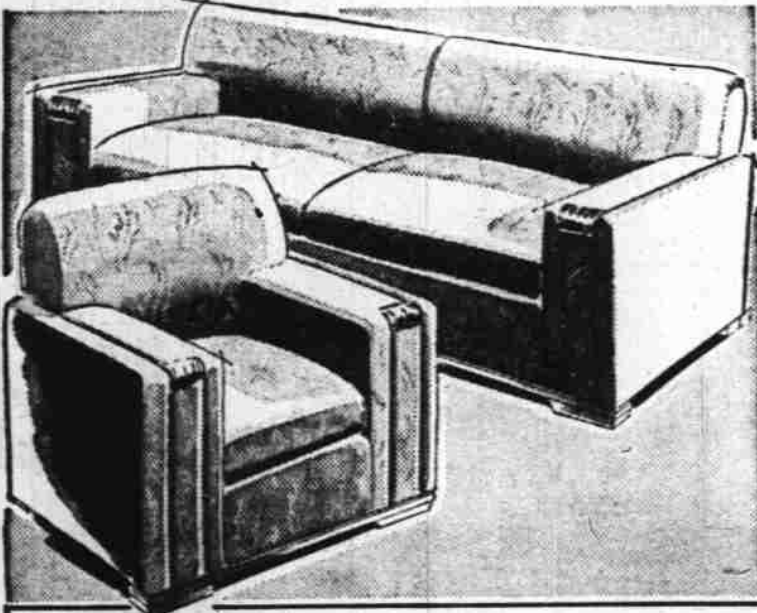

189.95 LIVING ROOM SET - 2-PC.

Save extra dollars now during this Sale! Comfortable coil spring construction. Sturdy Hardwood frame. Beautiful Mohair Frieze upholstery.

169⁸⁸

10% Down on Terms