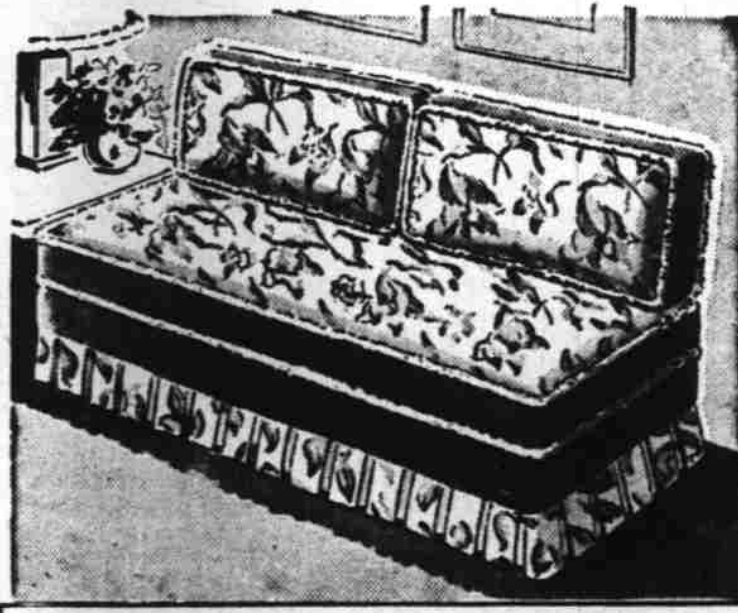

Here's your chance to buy a beautiful modern style bedroom suite, low priced! Finished in Heather Gray with a soft rose cast. Curved type top drawers, dovetailed in front and lockjointed in the back. Double bed, roomy four-drawer chest and vanity.

189.95 LIVING ROOM SET - 2-PC.

Save extra dollars now during this Sale! Comfortable coil spring construction. Sturdy Hardwood frame. Beautiful Mohair Frieze upholstery.

**169<sup>88</sup>**

10% Down on Terms

89.95 STUDIO COUCH WITH PILLOWS

Modern twin style studio couch converts to extra wide double bed or two single beds. Full innerspring construction. Spring filled pillows. Printed Drill.

**79<sup>88</sup>**