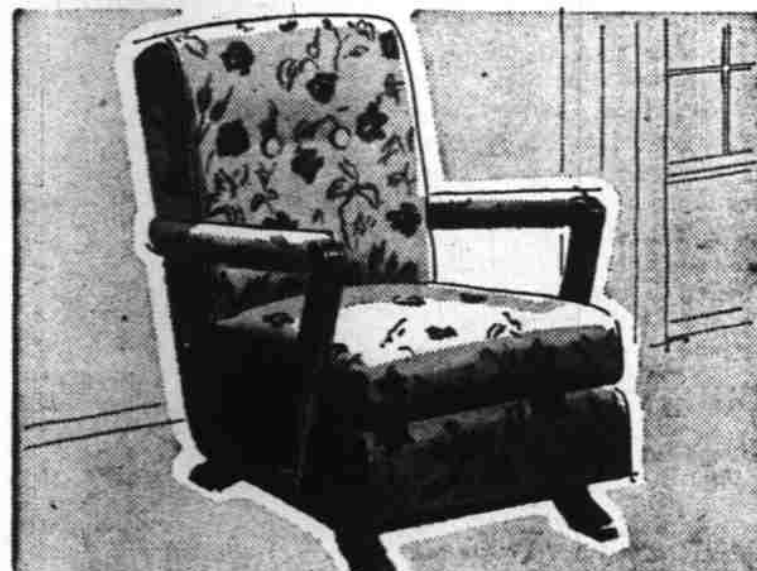

89.95 STUDIO COUCH WITH PILLOWS

Modern twin style studio couch converts to extra wide double bed or two single beds. Full innerspring construction. Spring filled pillows. Printed Drill.

**79<sup>88</sup>**

10% Down on Terms

79.95 RUBBER CUSHION ROCKER

Deep, luxurious 5 inches thick Latex foam rubber in seat and back. Closed arm styling with Walnut wood trim. High pile sculptured Jacquard Frieze.

**69<sup>88</sup>**

10% Down on Terms

REDUCED! PLATFORM ROCKER

Specially purchased for this sale! All Hardwood frame with attached coil spring seat cushion over no-sag spring base. Attractive Tapestry upholstered.

**28<sup>88</sup>**