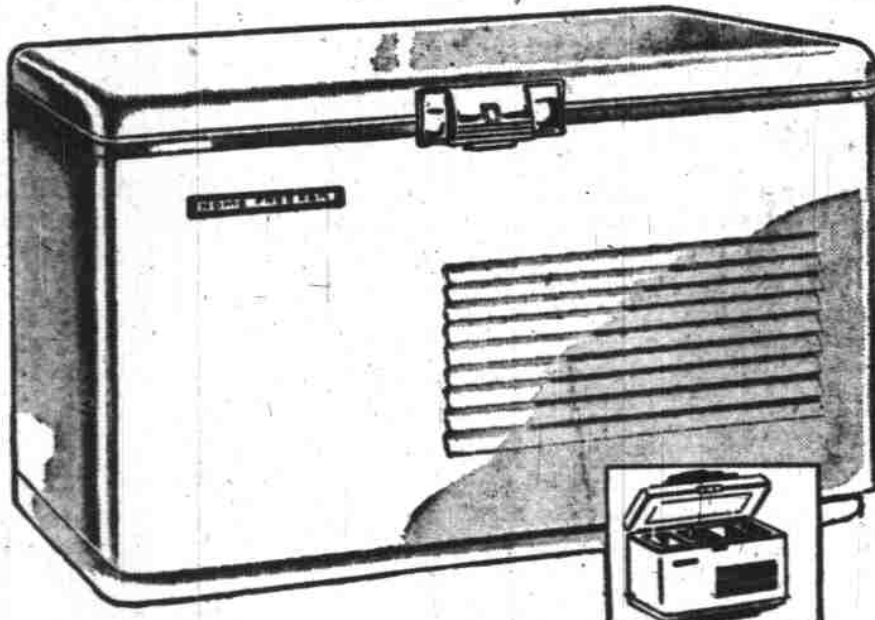

HAVE 435 LBS. FOOD
IN YOUR OWN FREEZER!

309⁹⁵

Big 12.5 home freezer saves you shopping time and expense. Buy foods in quantity when price and quality are right! M-W Freezer walls never sweat.

GET MORE FOR YOUR APPLIANCE DOLLARS!
Factory-To-Wards-To-You Direct Selling Plus Large-Scale Buying SAVES YOU MONEY!

MORE FEATURES YET LOWER PRICED!

NEW M-W 40" DELUXE ELECTRIC RANGE

219⁹⁵

Fast cool, clean cooking is yours! Clock-timer turns oven and cooker off-and-on automatically. Minute-Minder rings bell when meal is done. Oversize 20x16x17" porcelainized oven with Fiberglas insulation. Backguard controls with signal lights and appliance outlet. Units have 7-heat speeds and never need cleaning. Acid-resistant cooktop wipes clean in a jiffy. 6-qt. deep-well unit for stews, soups; etc. Fully porcelainized high broiler preheats automatically. Giant step-saving storage compartment plus 2 large utility drawers. Greater value at Wards!