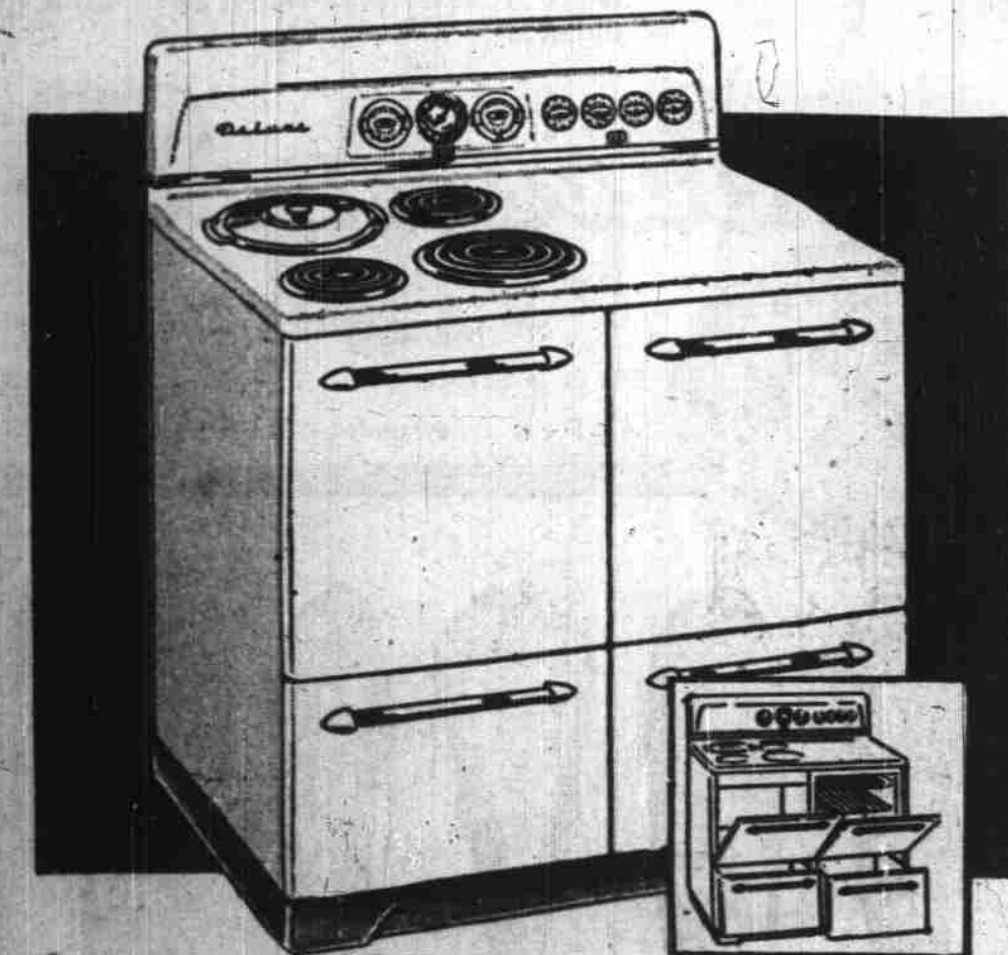

BEST RADIO BUYS... AIRLINE!

21.95 PORTABLE 19⁸⁸
Coat-pocket size, yet fine toned and amazing range. Metal and plastic case. 2.55 batteries incl.

3-WAY PORTABLE AC/DC OR BATTERY 29⁹⁵
Powerful performer... fine tone Beautiful personal portable! Maroon plastic case!

16.95 RADIO 15⁴⁴ *Ivory $1 more*
Streamlined, cabinet of brown plastic. Clear, full-toned speaker. Built-in loop antenna.

3-WAY PORTABLE 24⁹⁵
Smooth brown leatherette covered case. 4 tubes plus rectifier. AC/DC or battery. Excellent reception.

Finer Tone, Added Beauty On an Airline

SAVE NOW ON M-W WASHERS!

REG. 107.95 WASHER! SHUT-OFF TIMER! 97⁸⁸ *On Terms $5 Down*
Set timer, and washer stops automatically. Porcelainized 18 1/2-gal. tub. 6-vane aluminum swirlator cleans clothes whiter. Extra-feature, Lovell wringer. • Reg. 112.95 Automatic Drain Pump Model...102.88

SAVE! REG. 69.95 17 1/2-GAL. WASHER 64⁸⁸ *On Terms $5 Down*
Price cut to a record low! Full 9-lb. load washed extra-clean by aluminum agitator. 8 position Lovell wringer, pressure release, gravity drain. • Reg. 74.95 Automatic Drain Pump Model...69.88

PRICE CUT—FOR THIS SALE REG. 42.95 M-W CLEANER 29⁹⁵
Sturdy, high-quality cleaner with revolving brush to remove more dirt from rugs. Super-suction action pulls in dust extra-fast. 3-position handle. Headlight on nozzle, rubber bumper guard. Fingertip switch. See it now!

TRADE IN YOUR OLD WASHER ON A NEW WARD 1950 MODEL Visit Our Appliance Department and Get Full Details.