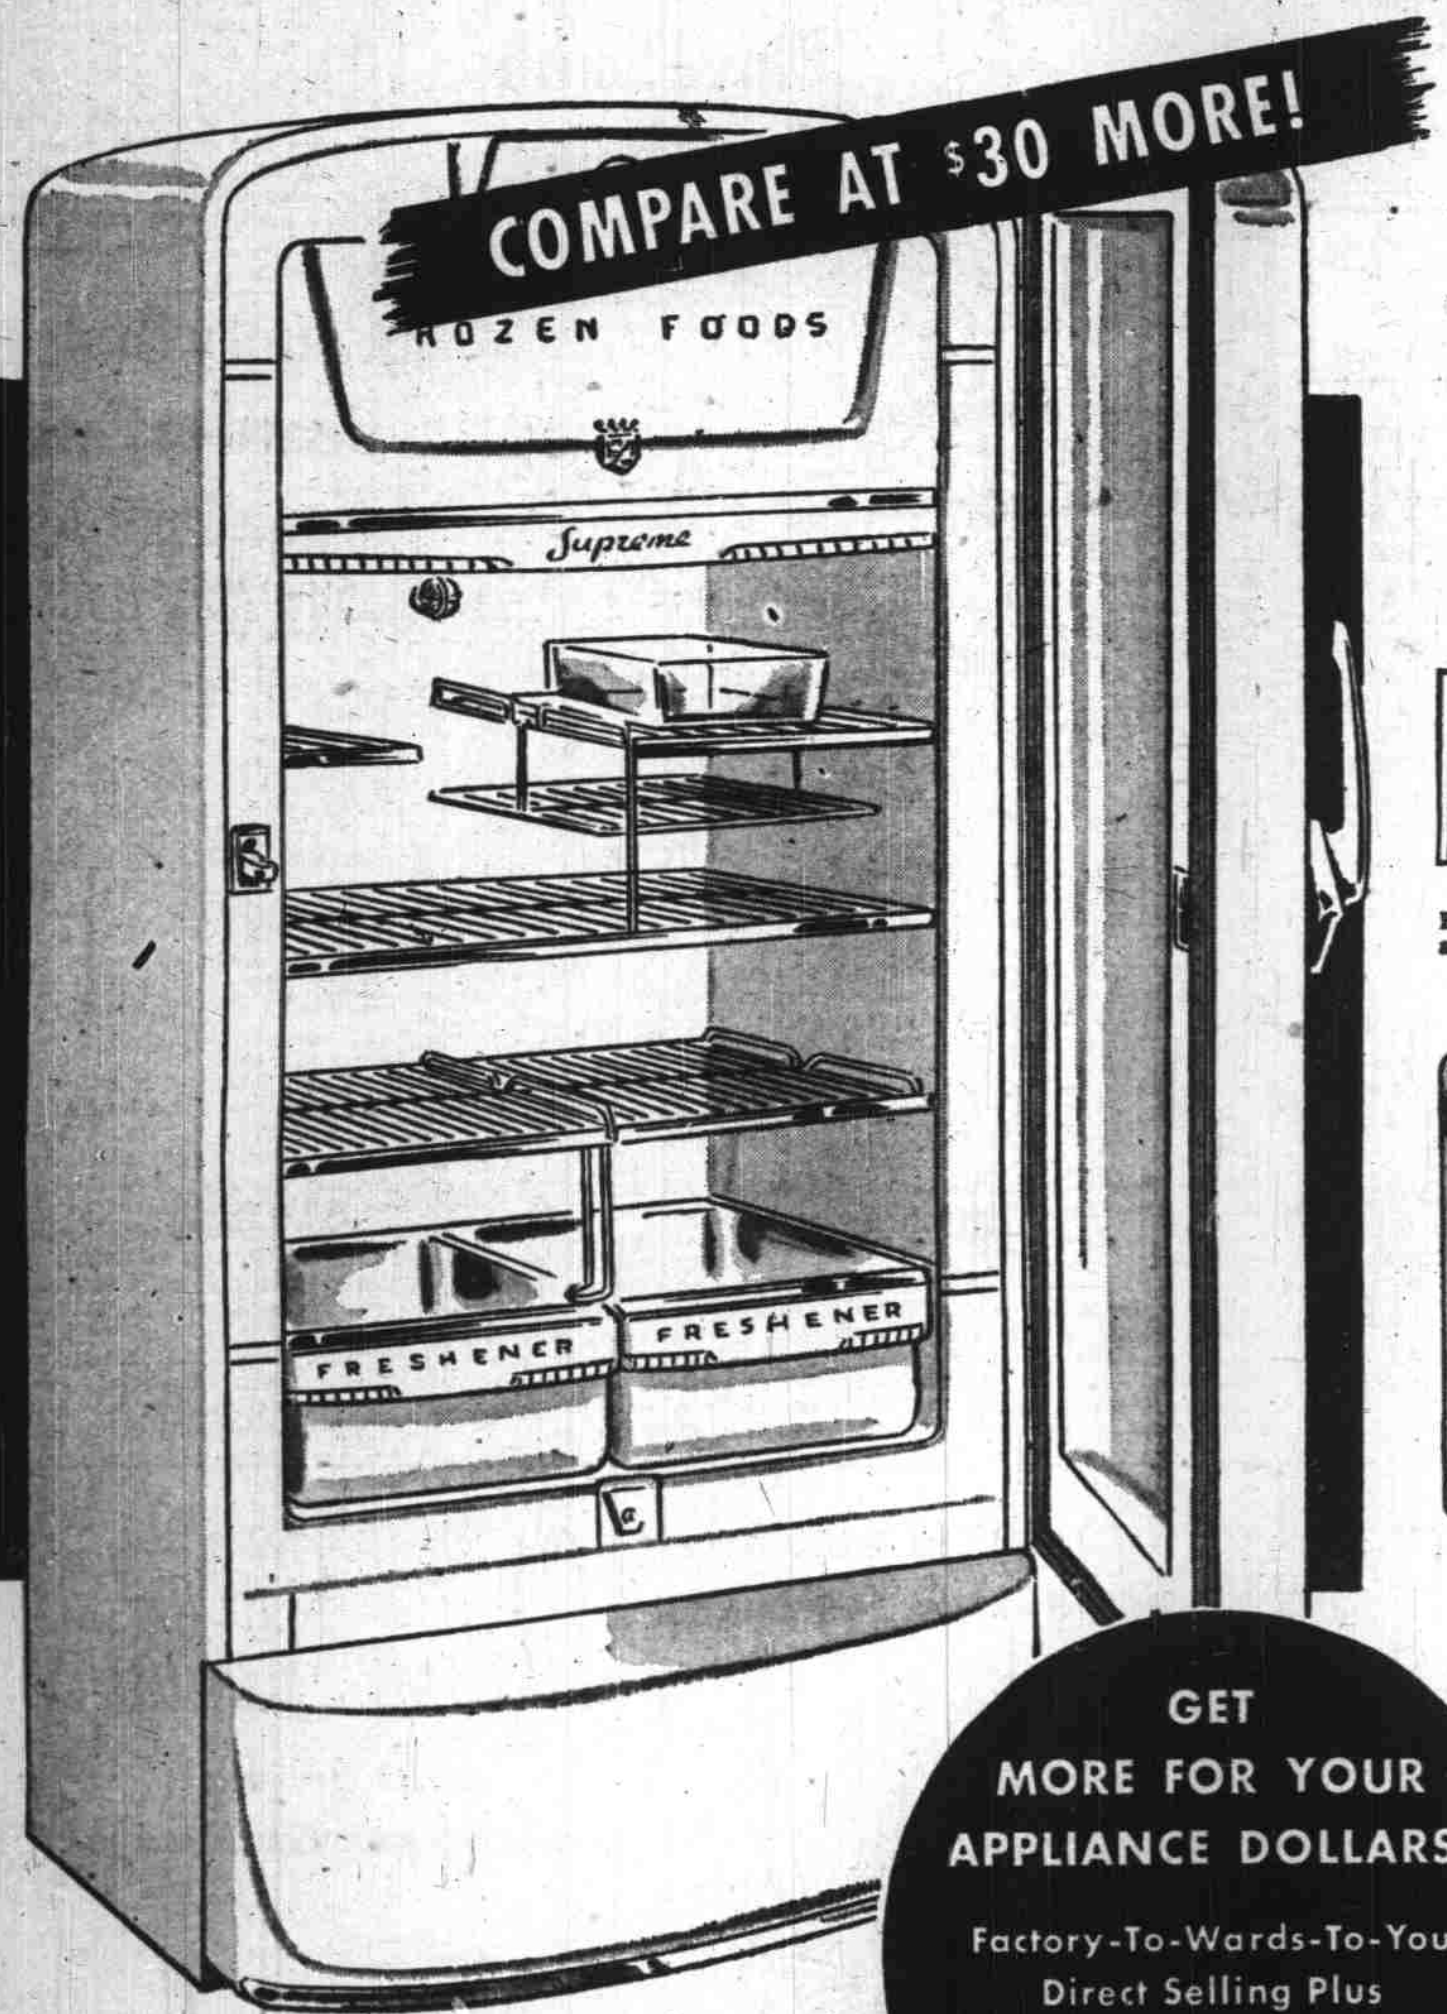

M-W SUPREME 9 CU. FT. MODEL
WITH FULL-WIDTH FREEZER

279⁹⁵

You get more features for less money at Wards! Big horizontal freezer holds 50 lbs. food and ice. 4 Jiffy Tray Releases; Jiffy Cube Releases make ice cubes pop out instantly. Flexible shelving gives plenty of tall bottle space. Froster shelf stores meats. Air circulation control and 10-temperature level control. See its features tomorrow at Wards!