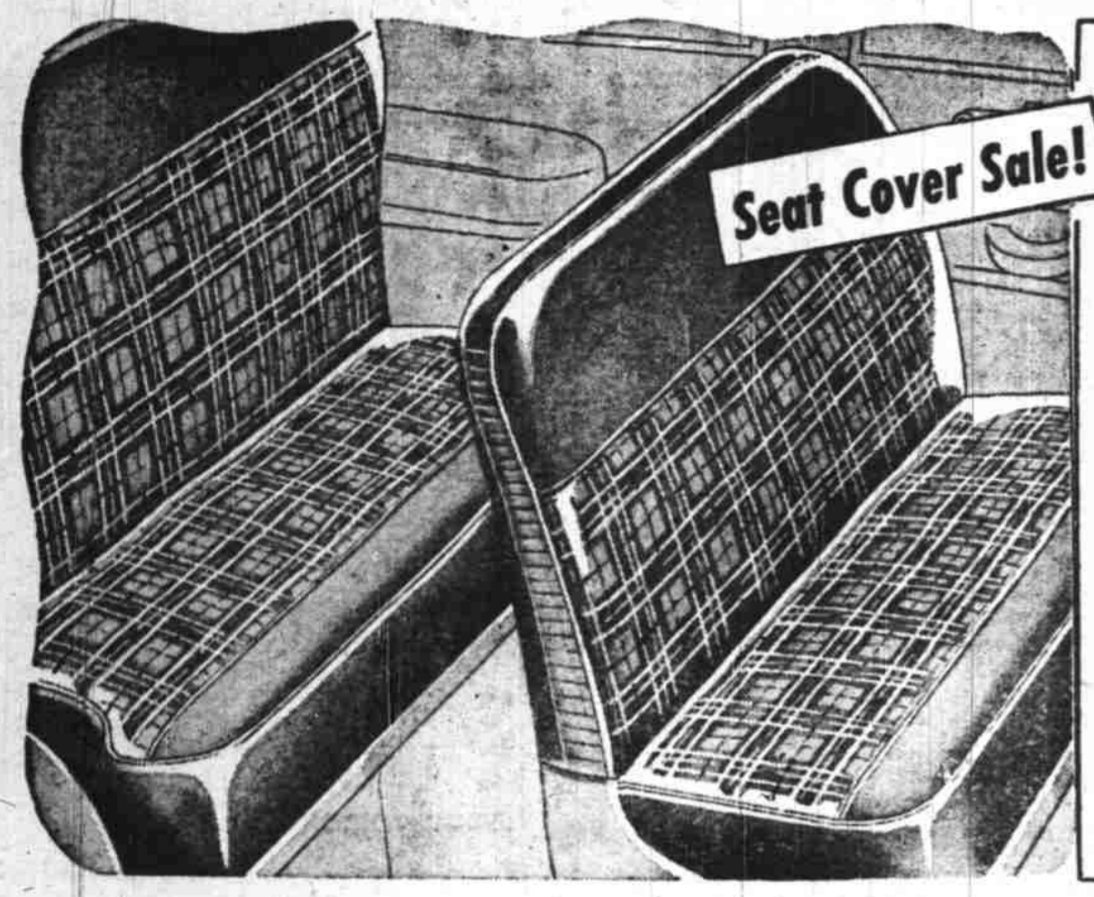

Montgomery Ward

SALE

SPORTS and AUTO NEEDS

155 N. Liberty Phone 3-3191

Shop Until 9 Tonight

For the Comfort, Pleasure and Safety of Your Family, Shop Now and Save in this Great Pre-Memorial Day Sale!

SPECIAL PURCHASE!
GENUINE PLASTIC

16.88

- Can't Fade or Run!
- Can't Absorb Dirt!
- Sale! 24 month "Standard" 10.38*

Wards most outstanding seat cover value... made of the best seat cover material we could find... long wearing woven plastic. Brilliant maroon color is "built in". Dirt will whisk off easily with a damp cloth. Heavy vinyl plastic trim. Styles for most cars.