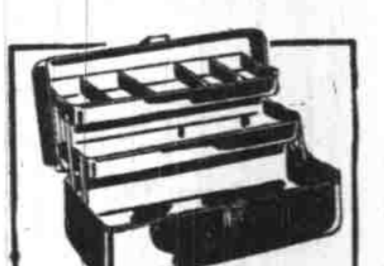

43c SPARK PLUG SAVE!

Wards Riverside **33c**

None finer at any price! Pep up your pickup—save gas on the highway. Buy a set!

HAWTHORNE "50" BICYCLE

10% Down On Terms **36.88**

Full-sized bike for boys and girls, with New Departure brake, "Air-Cushion" balloon tires!

2-TRAY TACKLE BOX

13 1/2 x 6 1/4 x 6-in. **1.99**

Lots of room for your tackle! Seamless drawn steel construction, Hammerloid finish.

2.39 WESTERN FIELD CAMP JUG

Gallon Size **2.18**

Keeps liquids hot or cold for hours! Easy-to-clean 1-piece liner, enameled steel jacket.