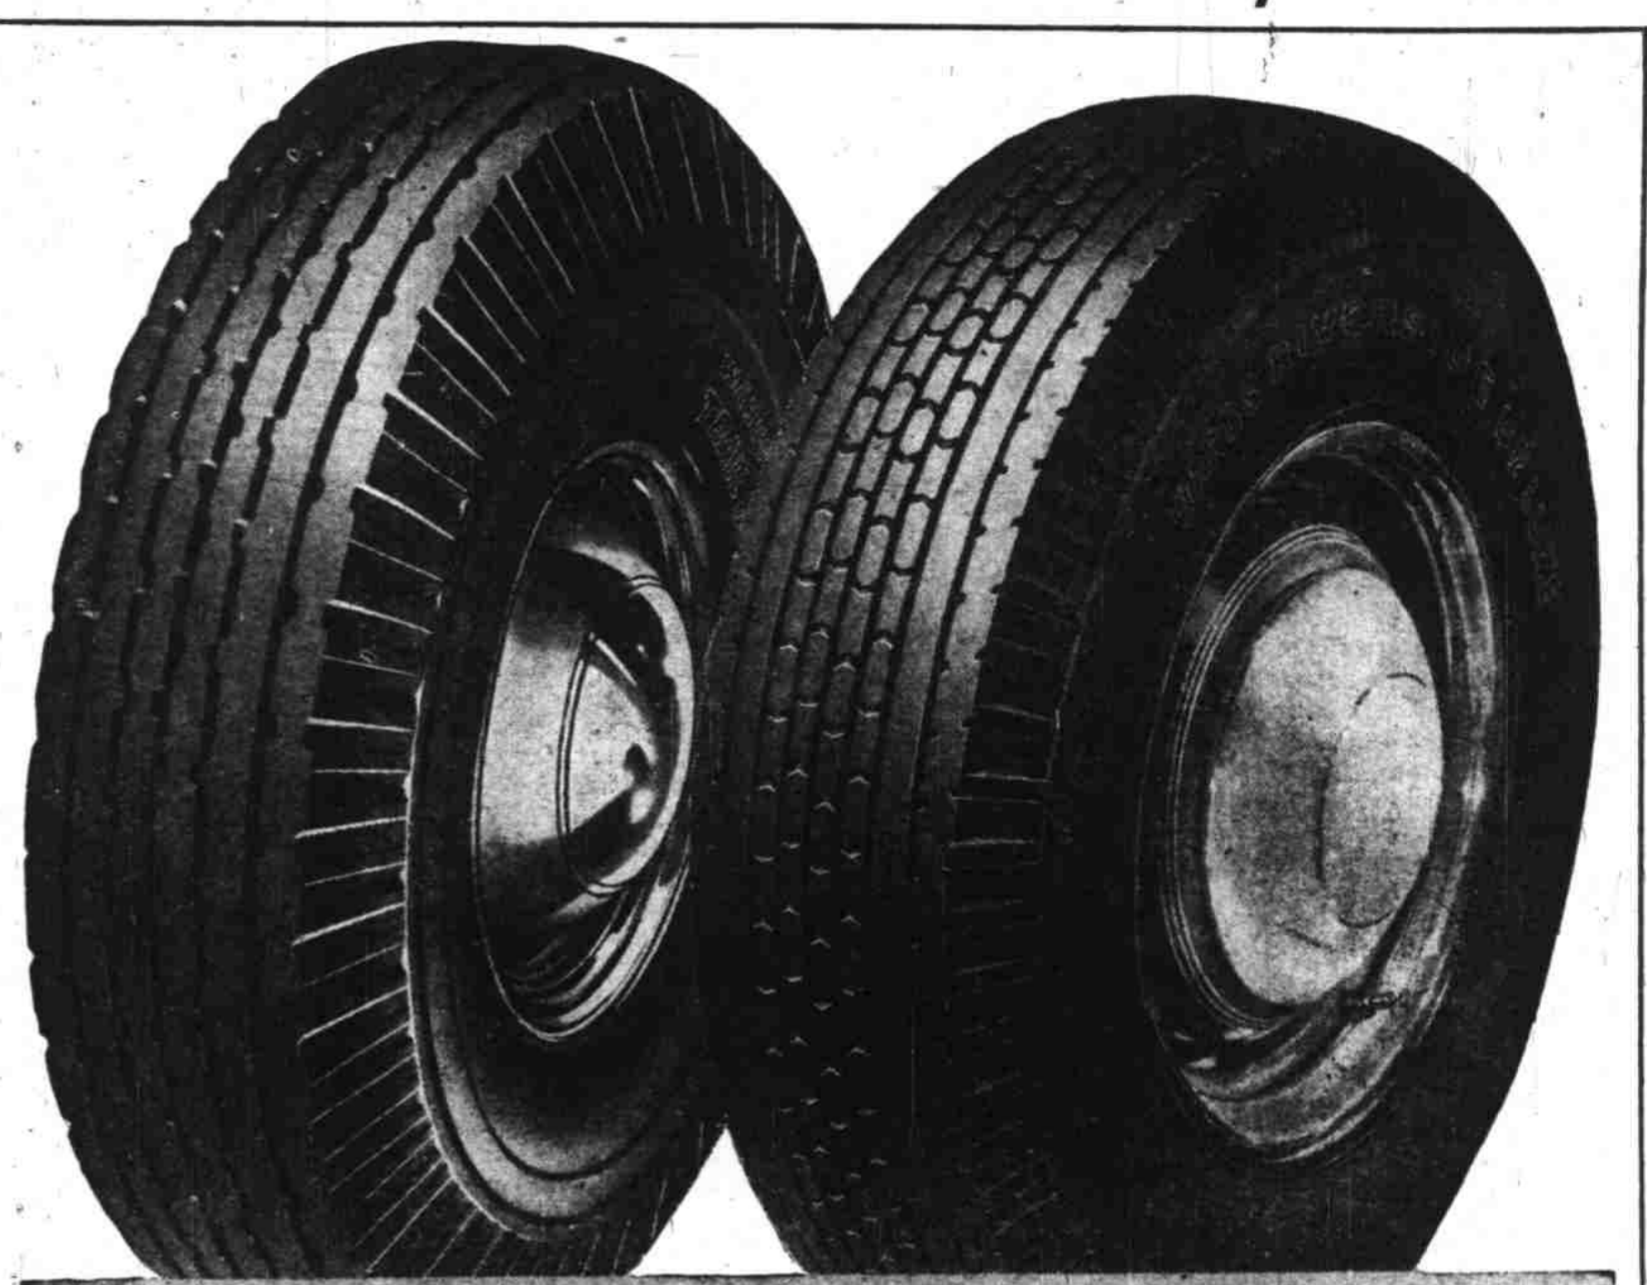

1.68

*4-qt. can *Fed. Tax Inc.
● Sale! 5-gal. can price cut to 4.58
● Sale! Five 1 quart cans cut to 99c

A Top Value!

SALE!
"SEA KING"
5 H.P. TWIN
114.50

10% Down on Terms

Compare at \$150! Powerful, dependable all-purpose Twin, with automatic rewind starter, 360° full pivot reverse. Weighs only 45 lbs. ● Reg. 22c Sea King Outboard Oil.....18c pt.