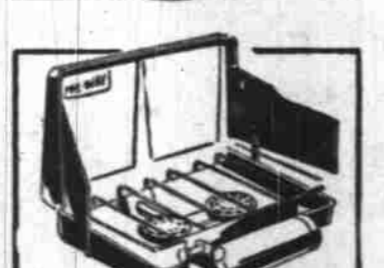

2-TRAY TACKLE BOX

13 1/2 x 6 1/4 x 6-in. **1.99**

Lots of room for your tackle! Seamless drawn steel construction, Hammerloid finish.

2.39 WESTERN FIELD CAMP JUG

Gallon Size **2.18**

Keeps liquids hot or cold for hours! Easy-to-clean 1-piece liner, enameled steel jacket.

8.45 PRE-WAY CAMP STOVE

2-Burner Size **7.48**

Perfect for camp-outs, picnics! Lightweight; folds to 18 1/2" x 11 1/2" for easy carrying!

WARDS OIL PRICES SLASHED!

New PREMIUM GRADE Vitalized—none finer! Cleans as it lubricates!