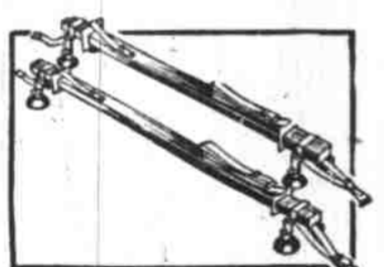

TOP CARRIER REDUCED

Reg. 7.89 **6.88**

Extra-wide — fits all cars. Ideal for campers, salesmen, contractors. 300 lb. capacity!