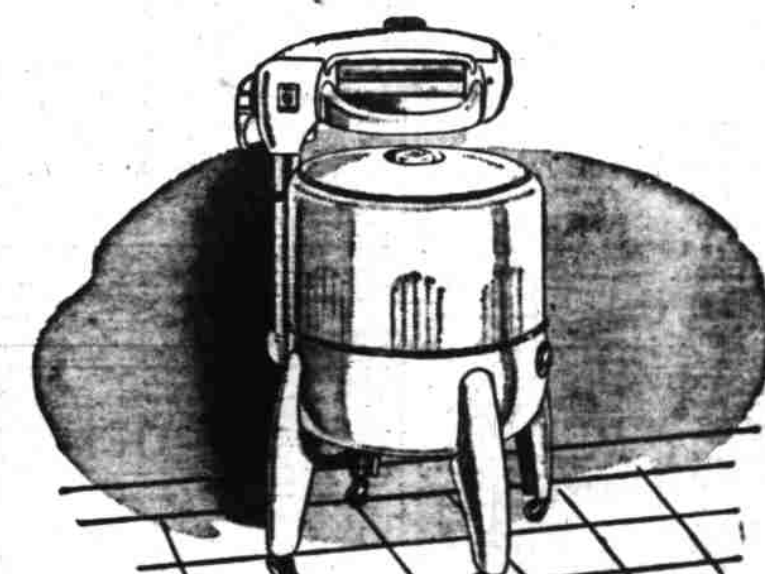

SPECIAL! GIANT 21-GAL. WASHER **99.95** Special purchase . . . limited quantity! Washes 10 lbs. of clothes. 8 - position Lovell wringer with balloon rolls. Automatic drain pump. Use Wards Convenient Monthly Payment Plan

NEW LOW PRICE REG. 43c **30c** Buy a set each Can't be beat at any price! New pep and power—quicker starts. Extra gas savings.

WARD WEEK ONLY! CUT-PRICED Federal tax incl. **16 1/2c** In Your Container, Qt. Premium grade Vitalized. New, improved! None finer—keeps motor clean, powerful.

3.98 NEW GORDON GLOVE **3.58** New large pattern Select tan cowhide, full oiled. Full leather lined, solid web. Felt pad, welted seams.

PLASTIC HOSE REDUCED! 25-ft. **3.38** Save extra! 5-yr. guarantee. 3/8rds lighter than rubber. • Plastic Hose, 50-ft. . . 5.68

REG. 1.59 BOW RAKE REDUCED! **1.38** Specially cut! Long handle makes lawn raking a quick, easy task. Tough steel teeth.

7.98 GARDEN CART REDUCED! **6.88** Durable steel garden carry-all. Tubular steel handle . . . smooth rolling solid rubber tires.

M-W 36" ELECTRIC RANGE **144.88** 1950 Model Big 18x16x16" oven; cool, clean, fast cooking! 6 qt. deep-well cooker. Ask about terms.

SALE! HANDSOME CRIB 6-YR. OLD **22.88** Four Level Spring Floor length end panels, beautifully grained Birch plywood, decorated. Casters. On sale!

69.95 FRIEZE ROCKER, OTTOMAN **59.88** Reduced price! Combination tilt-chair and platform rocker. Spring filled seat and back. Greatly reduced!

Bring The Whole Family . . . . Shop Wards Until 9 Tonight