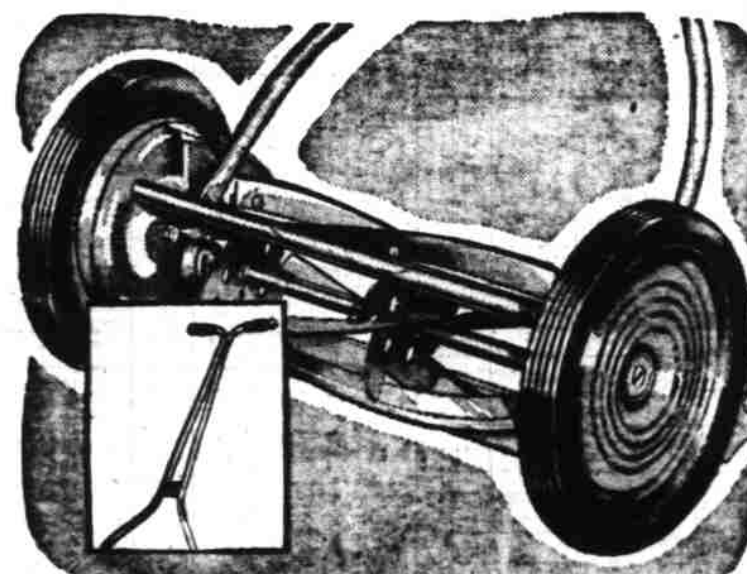

Save 24.00!

Regular 140.88 Steel Bath Set Cut-Priced!

**116.88**

On Terms: 10% Down, Balance Monthly

- Porcelain-enameled; resists stain
- Complete with seat and fittings

Big extra savings—Ward Week only! 5-foot tub built low for comfort—flat for safety. Convenient ledge-seat. New design lavatory with 4-in. ledge for toilet articles—new tapered basin uses less water. Stainless vitreous china closet flushes efficiently. Buy now—save dollars!

**EXCITING CUT-PRICES IN EVERY DEPARTMENT!**

REG. 117.50—5 H.P. "SEA KING" **108.88** Ideal outboard for fishermen! Speeds up to 14 m.p.h., slow trolls smoothly. Full pivot reverse, automatic rewind starter, quiet under-water exhaust. \* O.E.C. Rated at 4000 RPM

SAVE EXTRA DOLLARS! 16" MOWER **17.88** Value-packed quality at BIG sale savings! Built to give many summers of peak performance. Steel blades adjust for 3/4-1 1/2" cut. Enclosed gears. Tubular handles