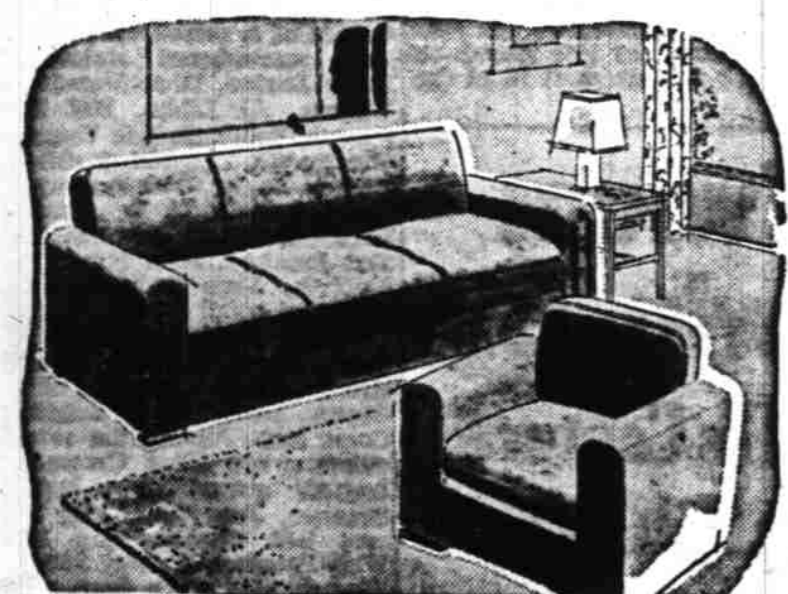

REG. 149.95 FRIEZE SOFA BED SET
 No-Sag steel spring base. Coil spring seat, back. Spring filled lounge chair. Handsome Jacquard Frieze. Converts into restful bed.
129⁸⁸
 10% Down on Terms

REDUCED! NEW PLASTIC DRAPERIES
 Colorful look and feel like hand painted. Beautiful, large tropical floral pattern. Washable, flame and fade resistant. Each 27" wide, 2 1/2 yards.
1.38
 Pair