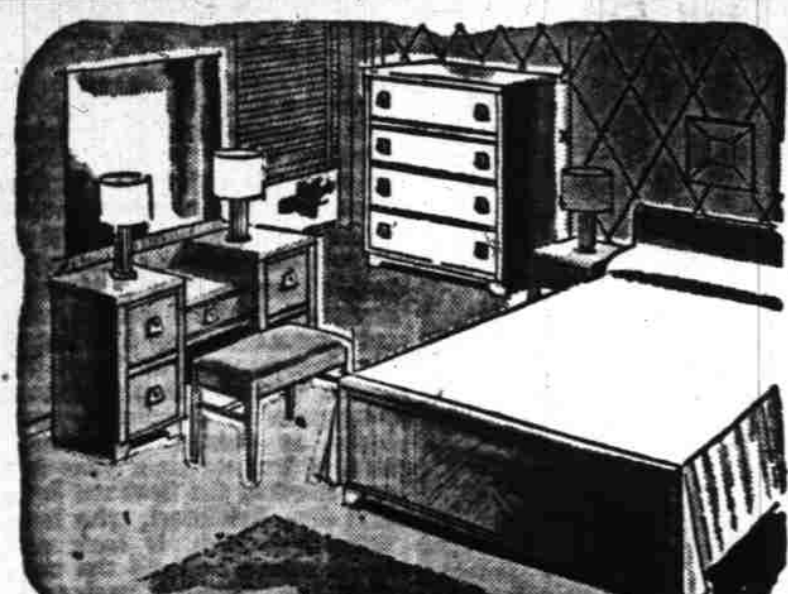

Montgomery Ward WARD WEEK

WHEN ALL AMERICA SHOPS AND SAVES!

155 N. Liberty Phone 3-3191

NOW IN FULL SWING . . . YEAR'S GREATEST SALE!

FOR THIS SALE ONLY!

189.95 MODERN BEDROOM GROUP
 Beautiful double bed, 4-drawer chest, vanity with Plate Glass mirror. Figured Flamedwood veneers, satin-smooth finish. Sale-priced!
169⁸⁸
 10% Down on Terms