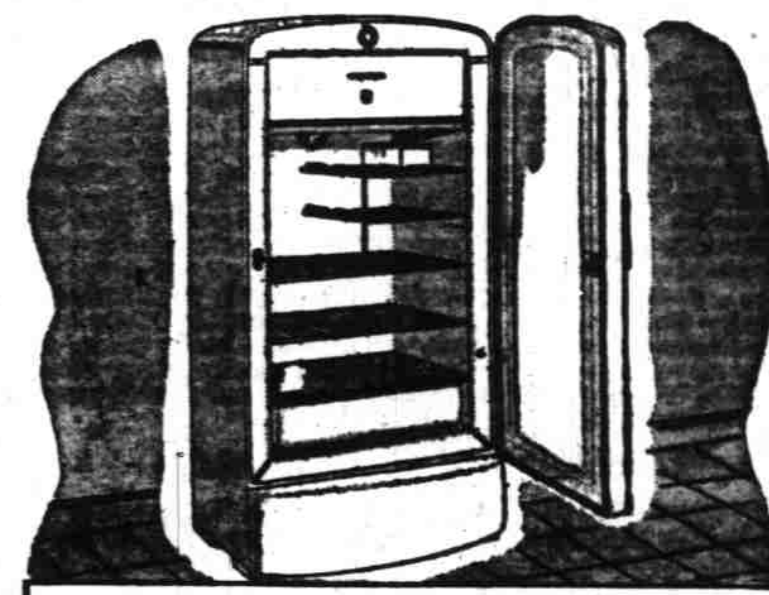

EVERY ITEM REDUCED!

36" M-W BUILT TO SAVE YOU \$25
 Cool, clean, fast cooking at lower cost. New Electric Range has 6 qt. deep-well cooker, broiler, 7 heat positions. 18x15x16" oven.
144⁸⁸
 On Terms \$5 Down 6.24 Monthly