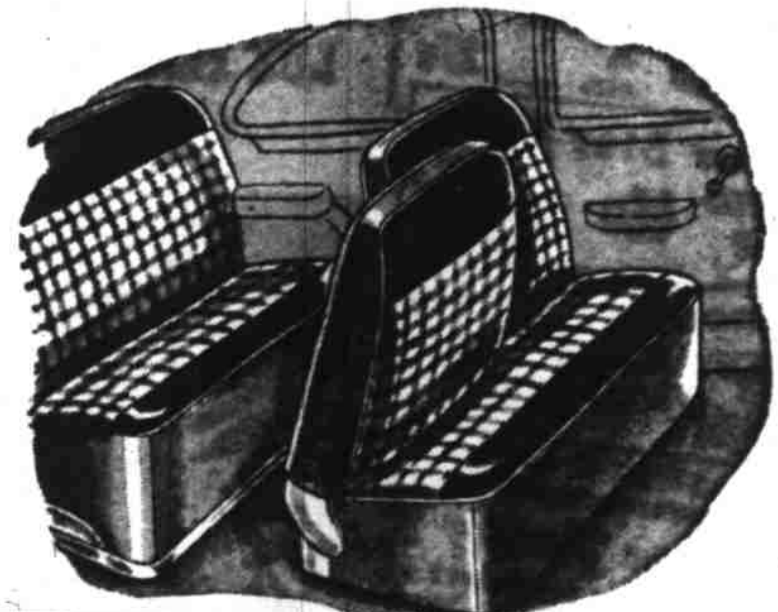

**19% Discount**  
Wards Famous  
**5 in 1 Cooker**  
Was 7.95 **6.47**  
Now  
Cast alum. Ideal for most cooking purposes.

**19% Discount**  
Vacuum Style  
**Coffee Maker**  
Were 5.50 **4.47**  
Famous make. 8 cup size. Ideal Christmas gift.

**62% Discount**  
Save Now for Xmas  
**Pull Toys**  
Were 98c **37c**  
Choice of Humpty Dumpty or Mary and Lamb.

**50% Discount**  
Ready Made  
**14 ft. Boat**  
Reg. 185.00 **92.50**  
Heavy duty plywood, varnished. 2 seats.

**22% Discount**  
Tailor Made Plastic  
**Seat Covers**  
Were 22.95 **17.88**  
Real luxury cover at a savings. Ideal gift.

**15% Discount**  
Single Trumpet  
**Auto Horn**  
Were 4.59 **3.88**  
Ideal gift for the family car.

**25% Discount**  
**Wards Oven Type Roaster**  
Chrome Plate, non automatic. Toasts two slices at one time. Were 7.45, now **5.99**  
Basement

**20% Discount**  
**Auto Seat Covers**  
Wards Better Quality Fiber Covers. Leatherette Reinforced. Fits all type cars. Were 18.45, now **14.88**  
Basement