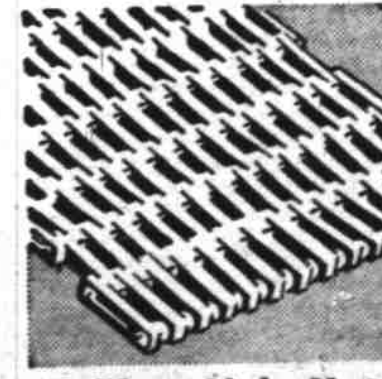

Rubber Link Mat
14x21-in. Strong Steel Frame **99c**