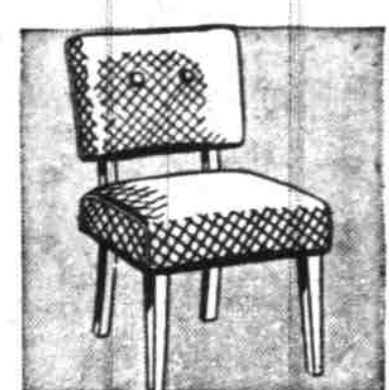

SALES FOR HOMES

SHOP AT SEARS AND SAVE

Sewing Cabinet
Charming Colonial Design—
26 in. High **12.95**
A useful, inexpensive piece! Buddy maple or walnut finish on hardwood. Plenty of room for storage. 12 1/2 x 17 1/2 inch. See.

Cocktail Chair
Smart, Modern Armless Style
Harmony House **9.88**
Lovely cocktail chair has smart fringe upholstery, button tufted back. No-sag spring seat is sisal, cotton filled.

Durable Card Table
Choice of Two Handsome Tops
A Thrifty Buy **5.95**
Simulated Spanish leather or checker-board top over wood frame. Firm wooden legs, double leg braces.