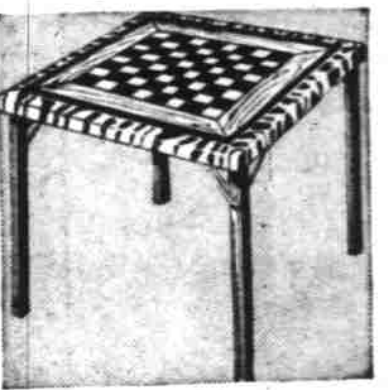

SALES FOR HOMES

SHOP AT SEARS AND SAVE

Sewing Cabinet
Charming Colonial Design—
26 in. High **12.95**
A useful, inexpensive piece! Buddy maple or walnut finish on hardwood. Plenty of room for storage. 12 1/2 x 17 1/2 inch. See.

Cocktail Chair
Smart, Modern Armless Style
Harmony House **9.88**
Lovely cocktail chair has smart fringe upholstery, button tufted back. No-sag spring seat is sisal, cotton filled.

Durable Card Table
Choice of Two Handsome Tops
A Thrifty Buy **5.95**
Simulated Spanish leather or checker-board top over wood frame. Firm wooden legs, double leg braces.