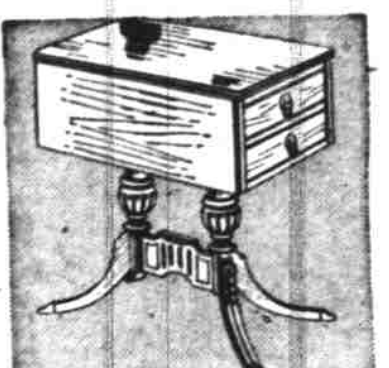

Cocktail Chair
Smart, Modern Armless Style
Harmony House **9.88**
Lovely cocktail chair has smart fringe upholstery, button tufted back. No-sag spring seat is sisal, cotton filled.

Durable Card Table
Choice of Two Handsome Tops
A Thrifty Buy **5.95**
Simulated Spanish leather or checker-board top over wood frame. Firm wooden legs, double leg braces.

Easy Terms
Convenient Monthly Payments

Harmony House

Water Fall Bedroom Group

Bed, Chest, Dresser only
Imagine! A 54 in. panel bed . . . a 5 drawer chest and 5 drawer dresser -- all for one low price! Finished in rich walnut or silver walnut . . . carefully constructed with all of the authentic details of an original. Make it a point to visit Sears today to see this suite! Then you'll know why it pays in dollars and cents to Shop at Sears and Save!
Night Stand 21.50 Bench 15.50

163⁹⁵ Open Stock
Easy Terms
Bed Only 34.50
Chest Only 54.50
Vanity Only 79.95

Smart Spindle Bed
Perfect in Early American Rooms
Sears Price, Just **23.50**
Buddy maple or medium walnut finished hardwood with beautifully spooled head and foot ends. Full or twin size.