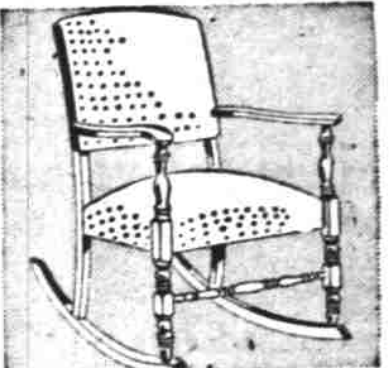

Occasional Rocker
Restful, Relaxing Comfort
Tapestry Cover **11.95**
Smart rocker at a thrifty price! Handsome walnut finished hardwood frame. Soft spring filled seat. 33-in. high.