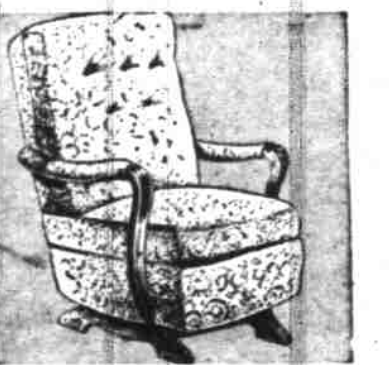

Cocktail Chair
Smart, Modern Armless Style
Harmony House **9.88**
Lovely cocktail chair has smart fringe upholstery, button tufted back. No-sag spring seat is sisal, cotton filled.

Durable Card Table
Choice of Two Handsome Tops
A Thrifty Buy **5.95**
Simulated Spanish leather or checker-board top over wood frame. Firm wooden legs, double leg braces.

163⁹⁵ Open Stock
Easy Terms
Bed Only 34.50
Chest Only 54.50
Vanity Only 79.95

Smart Spindle Bed
Perfect in Early American Rooms
Sears Price, Just **23.50**
Buddy maple or medium walnut finished hardwood with beautifully spooled head and foot ends. Full or twin size.

Fine Commode
Perfect in Traditional Rooms
2 Handy Drawers **29.95**
Beautiful hand rubbed lacquer finish mahogany hardwood. Favorite brass plated feet, reeded, curved legs.

Occasional Rocker
Restful, Relaxing Comfort
Tapestry Cover **11.95**
Smart rocker at a thrifty price! Handsome walnut finished hardwood frame. Soft spring filled seat. 33-in. high.

Smart Metal Bed
Tops For Long, Hard Usage
Low Priced At **15.95**
Select a full or twin size semi-panel metal bed. Electrically welded for added strength. Complete with rolls.

Platform Rocker
Soft 20-in. Seat, 25-in. Wide.
Save At Sears, Only **29.95**
Modern in style—old fashioned in comfort. Kiln dried, double-doweled hardwood. Walnut finish, beige, wine, blue.