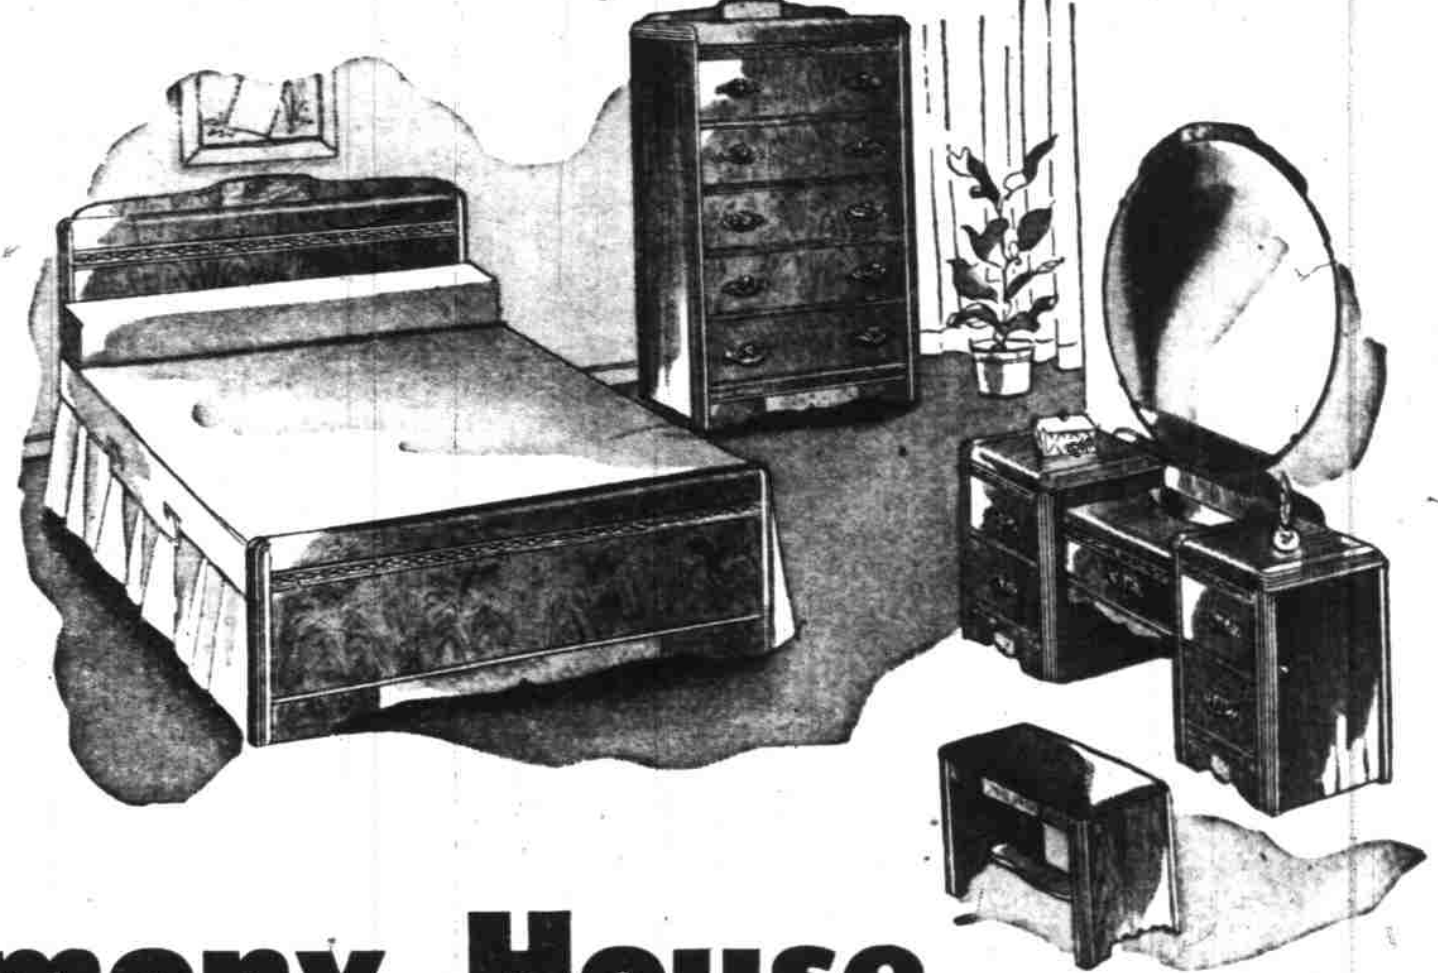

SALES FOR HOMES

SHOP AT SEARS AND SAVE

Sewing Cabinet
Charming Colonial Design—
26 in. High **12.95**
A useful, inexpensive piece! Buddy maple or walnut finish on hardwood. Plenty of room for storage. 12 1/2 x 17 1/2 inch. See.

Cocktail Chair
Smart, Modern Armless Style
Harmony House **9.88**
Lovely cocktail chair has smart fringe upholstery, button tufted back. No-sag spring seat is sisal, cotton filled.

Durable Card Table
Choice of Two Handsome Tops
A Thrifty Buy **5.95**
Simulated Spanish leather or checker-board top over wood frame. Firm wooden legs, double leg braces.