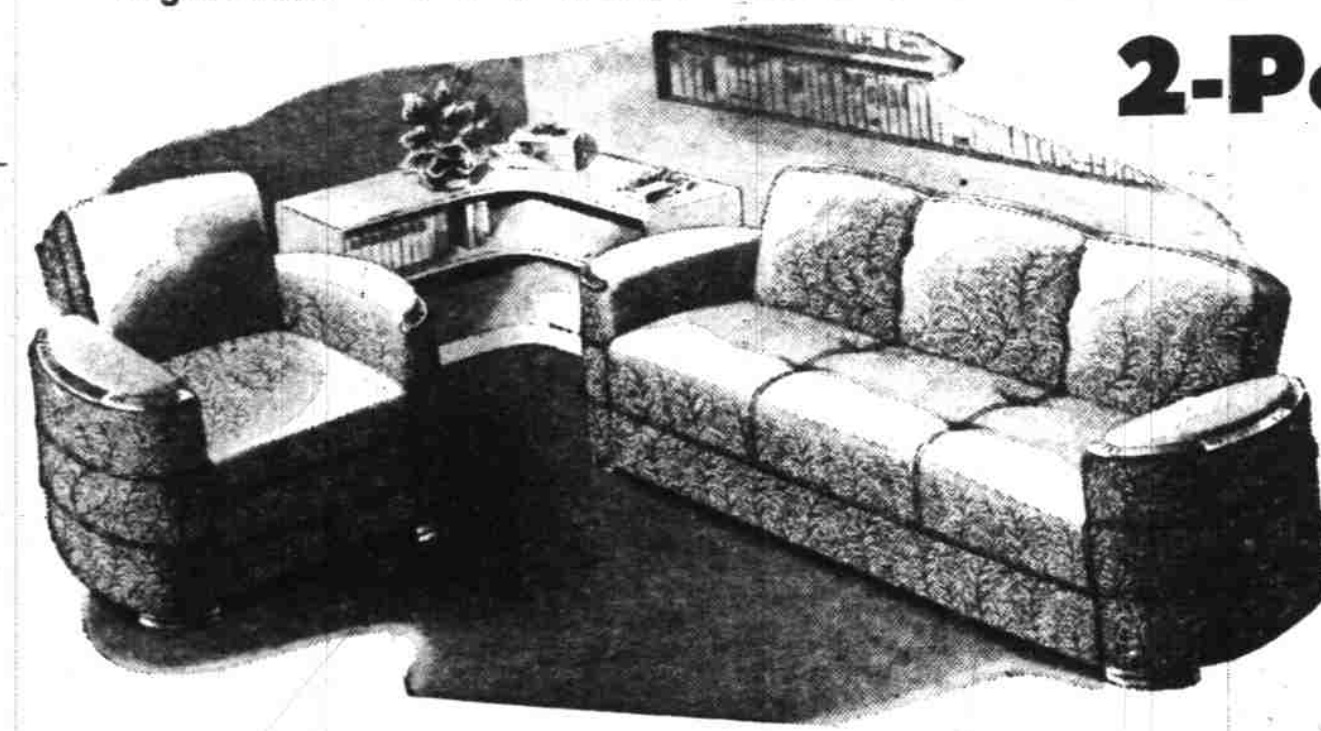

2-Pc. Daveno Suite

14988

- Harmony House - Sold only by Sears
- Upholstered in Luxurious Velour
- Exclusive Harmony House Colors

Only at Sears can you buy this beautiful 2 piece daveno suite at such sensational savings! Sofa and chair regularly sell for 159.95 — now reduced to only 149.95. Dramatically styled and crafted for comfort, beauty! Superbly constructed . . . hardwood frame, doweled, glued and corner blocked. Choice of color.

Sale! First Quality Axminster Rugs!

49⁹⁵

9x12 ft. Easy Terms

Here's the thriftiest rug buy of them all! Take your pick of rich colored patterns . . . with 4,032 all-wool tufts per sq. yd. Available now—at Sears sensational low, low sale price! Get yours today!

Save 50c to 1.00 on luxurious broadloom

NOW ONLY . . . . . sq. yd. **4⁷⁵**

Sears famous Glenside carpeting . . . in distinctive tone-on-tone and wood-tone patterns. Smart colors. 4,032 all-wool tufts per sq. ft. Cut from full 9 ft. rolls to fit any room size. Now—at Sears low price!

Reg. 5.95 FERDALE, Now **4.95**
Reg. 6.95 FENWICK, Now **6.45**