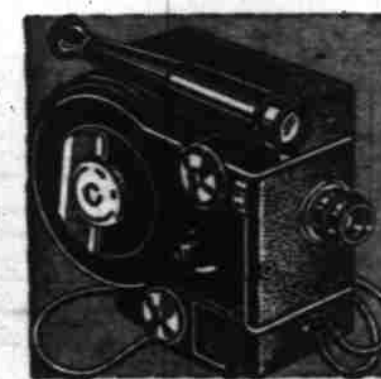

Revere Camera
F/2.8 Bausch and Lomb 12.7 Lens

8mm Magazine **132.50**