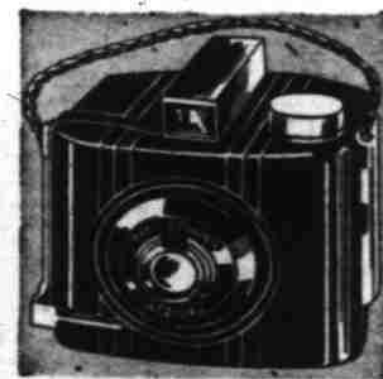

Kodak Brownie
Black-White, Kodacolor Photos

Black Plastic Body **2.75**