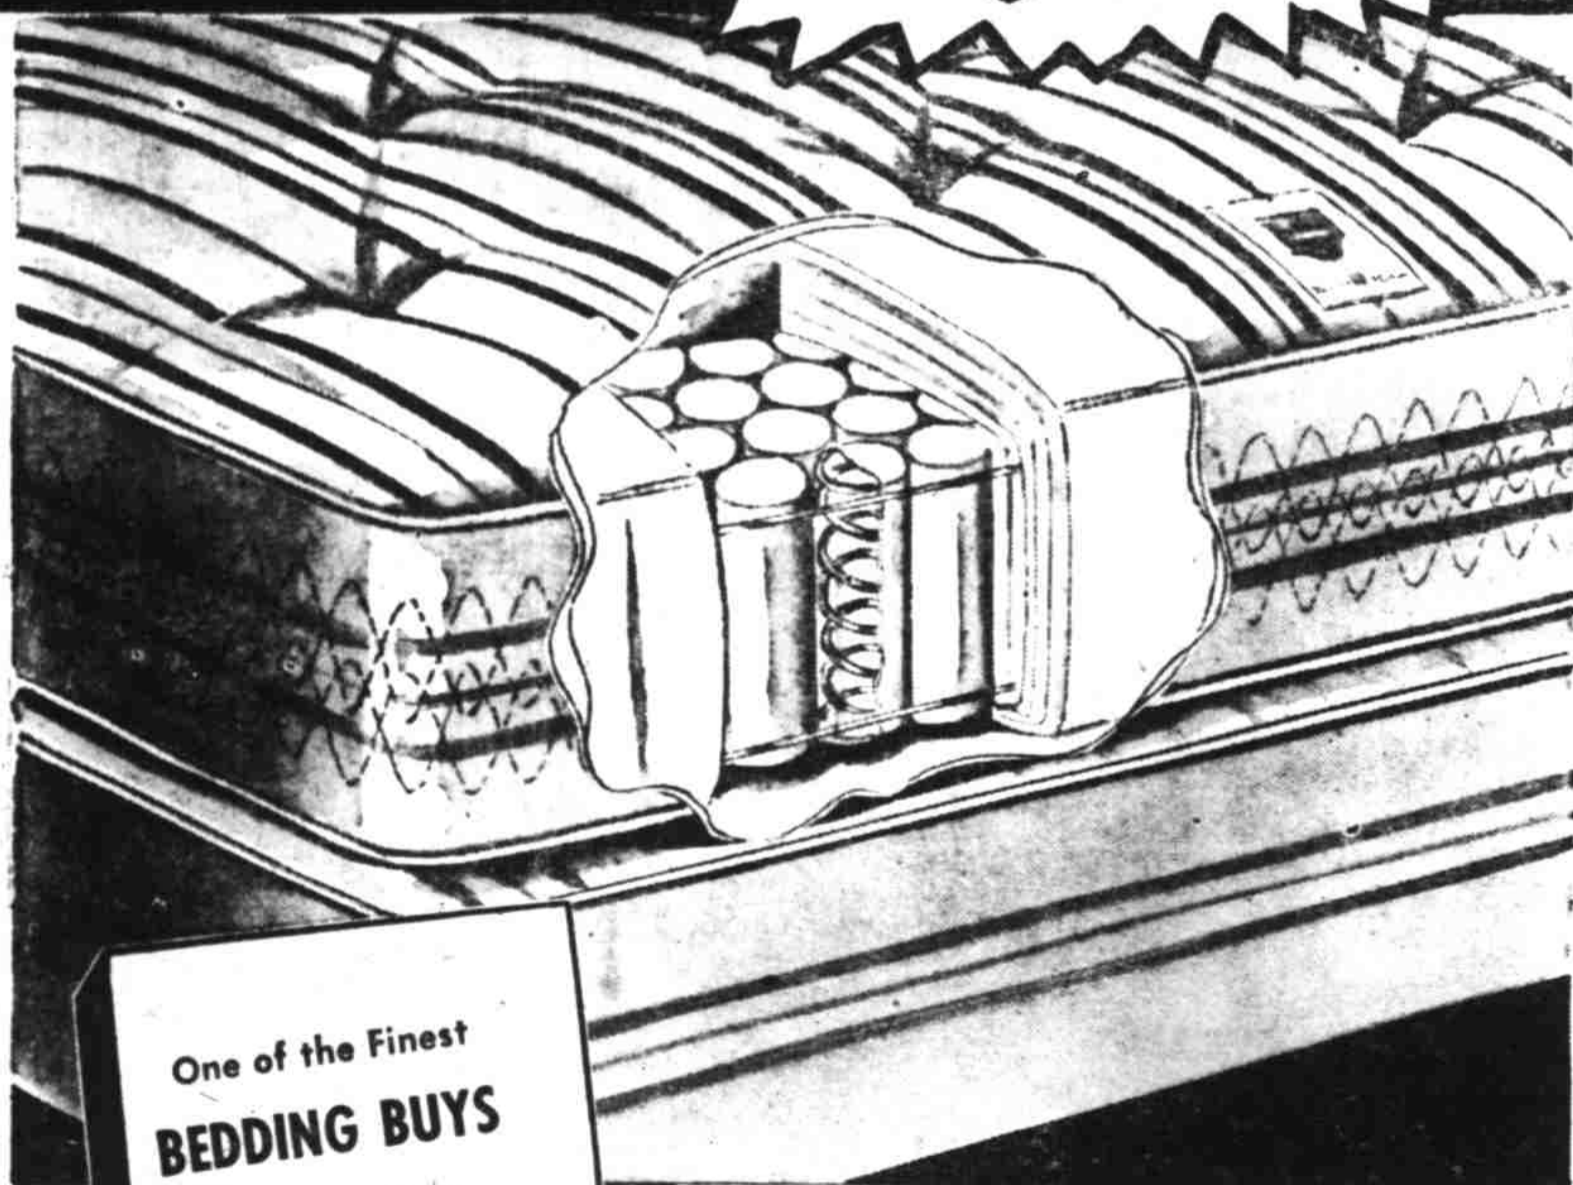

Elfstrom's Month-End

Opportunity Sale

Gets Here!
FIRST TIME SINCE THE WAR

1020 Coil Mattress

WITH MATCHING BOX SPRING

Regular Value ~~119.50~~ **\$89.95**
BOTH PIECES

One of the Finest
BEDDING BUYS

We Have Ever Offered

- Patented Permaform Edge
 - Inner Roll Tailoring
 - Quilted Sisal Insulation
- A balanced combination by the makers of the famous perfect sleeper.

SPECIAL! MAGIC REST MATTRESS & BOX SPRING

- In the Deluxe Model
- Imported Belgian Damask Ticking
- Permaform assurance in edge
- Reinforced quilted edges
- Inner roll tailoring