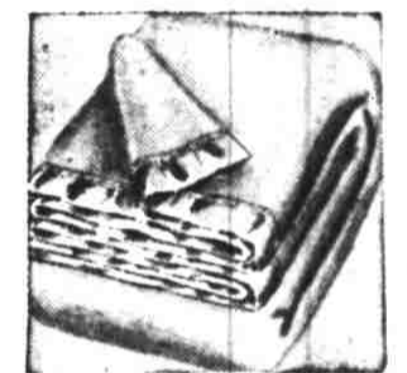

All Wool Blanket
In Re-Usable Plastic-Case
7-inch Binding... **9.90**