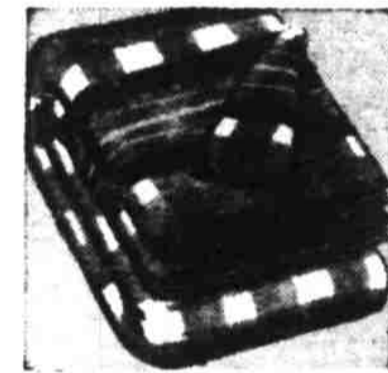

Cotton Plaid Pair
70x80-in., Double Thickness
All New Cotton... **2.98**