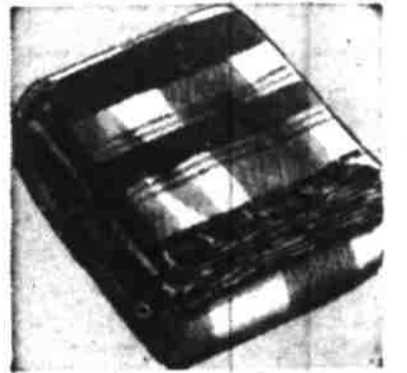

Many-use Blanket
72x84-in., Double Thickness
Rayon-satin Bound... **4.98**