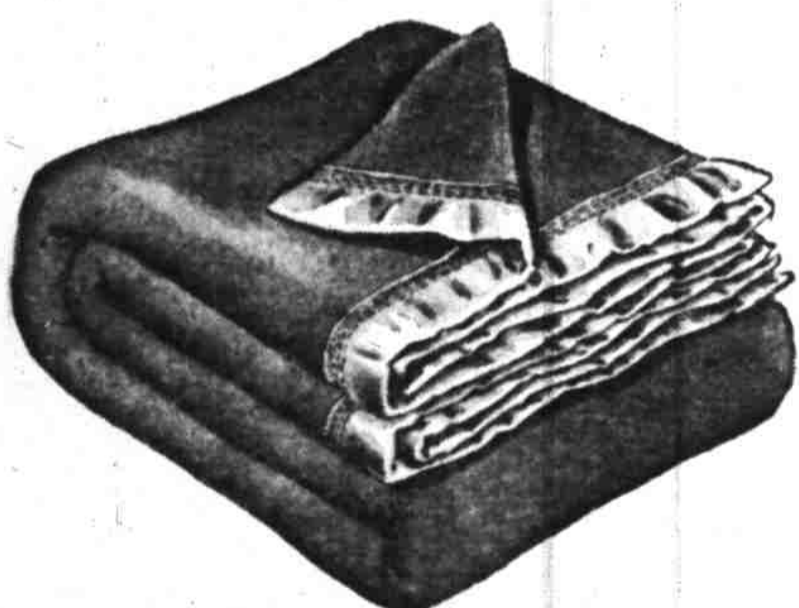

Harmony House 90-inch
Part Wool Blanket

6⁹⁰

Soft, springy, closely-woven! A blend of 33 1/2% wool, 41 1/2% rayon, 25% cotton. Generous size allows for plenty of tuck-in at foot and sides. Beautiful pastel shades in blue, yellow, rose, cedar, and green; wide 5-inch rayon-satin binding. See them now!