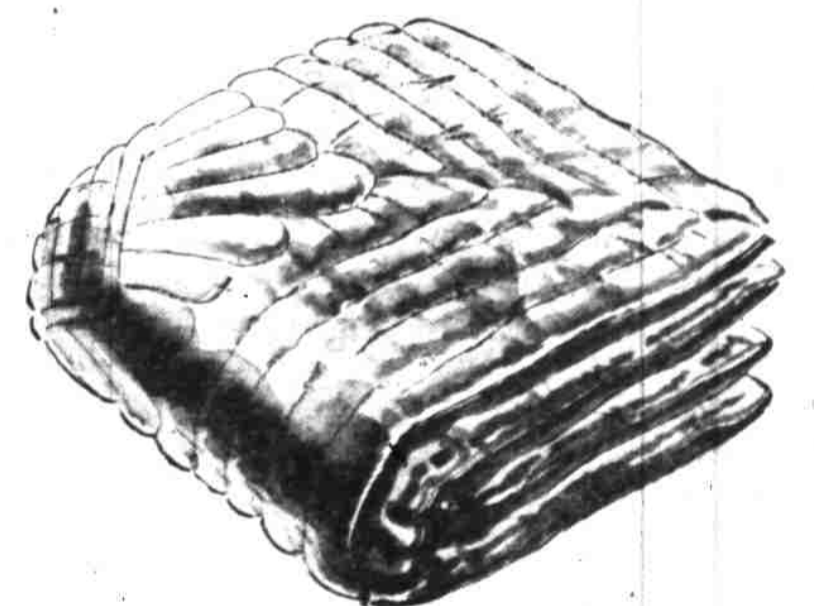

72 x 84-in. Down-Filled
Rayon Satin Comforter

15⁸⁸

Packed in Plasti-case
Reg. 16.95
Imagine the rich, soft sheen of rayon-satin in your bedroom... and that's not all: here's luxurious warmth without weight... extra sleeping comfort! Beautiful design in lovely shades of blue, rose, green and dubonnet. And you can be sure of this fine quality!

"Satisfaction guaranteed or your money back"

SEARS

484 State Street

Phone 3-9191