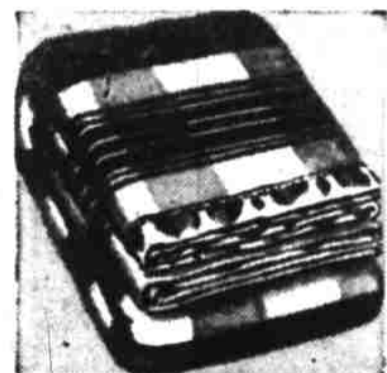

Part Wool Blanket
72x84-in. Double Thickness
Full 3 1/2-lbs. **6.79**