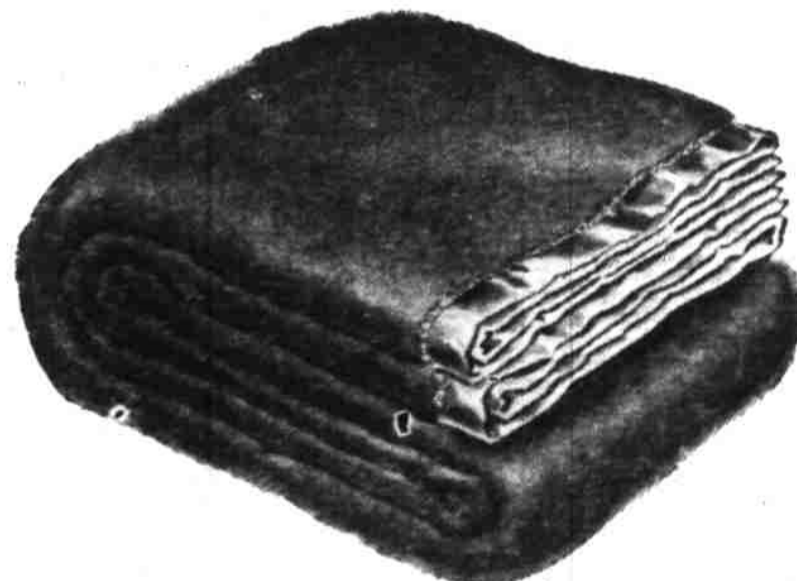

Save! 1.02! 80 x 90-in.
Jumbo All-Wool Blanket

8⁸⁸

Extra room on all sides for tuck-in and warmth! 6 1/2 ft. wide, 7 1/2 ft. long. Six inch rayon-satin binding. Comes, fresh, fluffly clean in the new plastic-case which you can use as a storage bag. Written 5 year guarantee. Your choice of blue, rose, green or gold pastel.