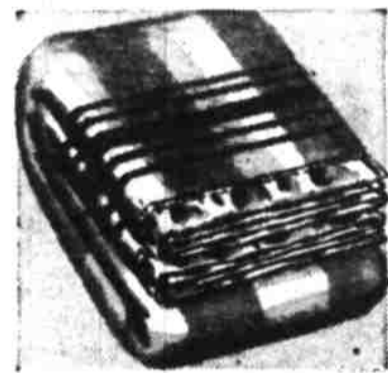

72x90-in. Blanket
100% All Wool... **10.90**