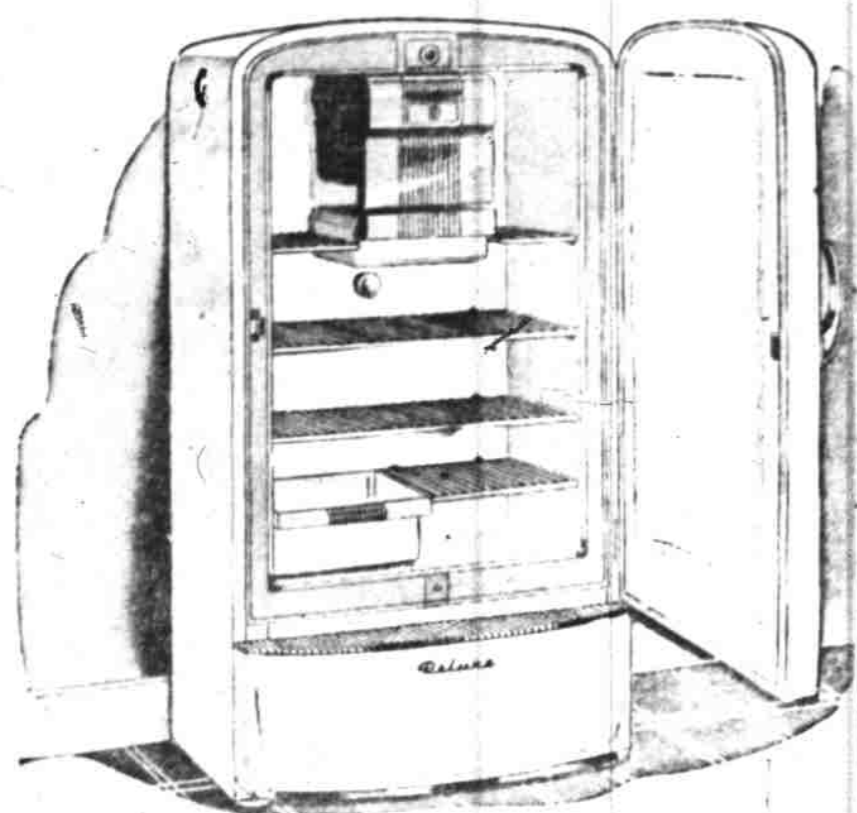

Appliance Specials!

SAVE \$26 ON THIS M-W
DELUXE REFRIGERATOR!

Reg. 214.95
On Terms: \$19 Down.
24 Months to Pay! **188.88**

Compare! See how M-W gives you extra features at no extra cost! There's storage for 18 packages of frozen foods plus ice! Special storage for meats in Food Freezer for vegetables in Food Freshener. Jiffy cubes and tray. Releases; removable half shelf; M-W Sealed Unit.