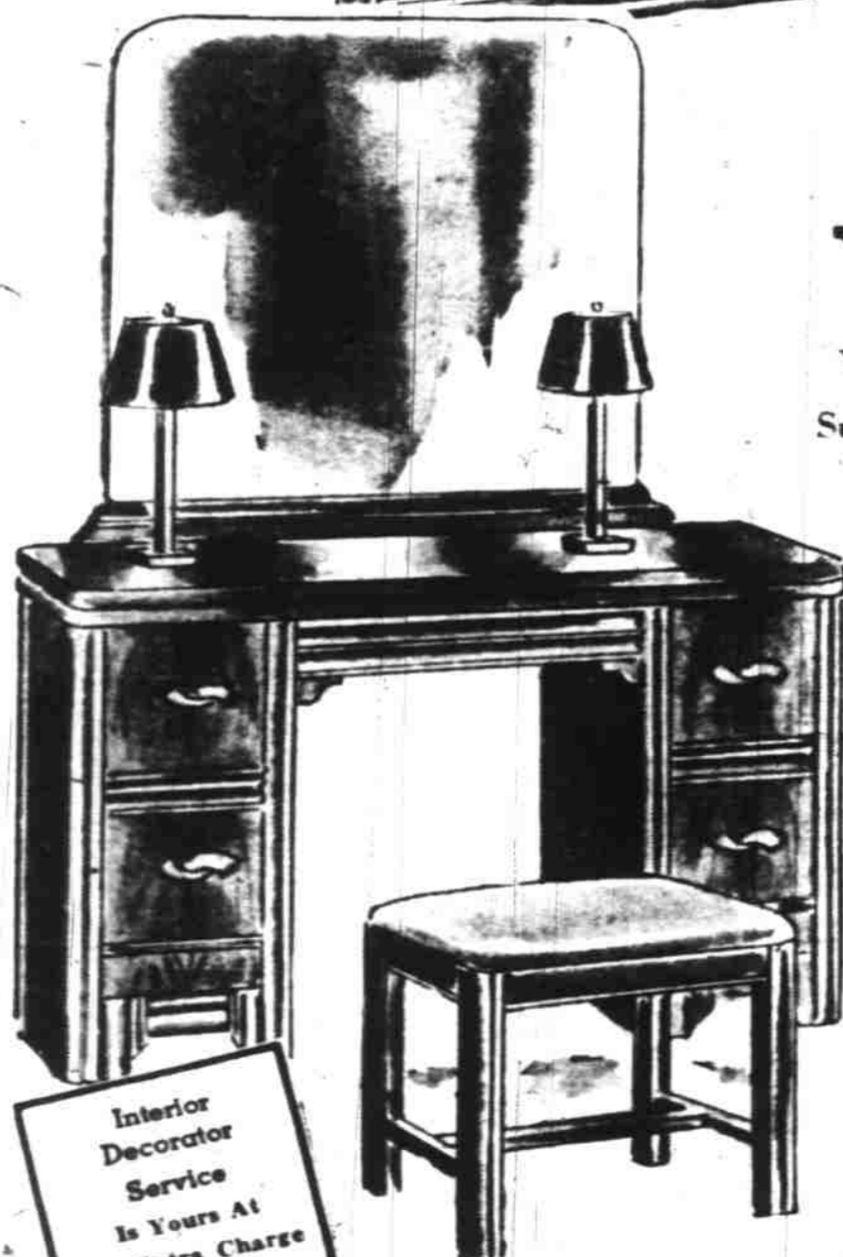

Interior
Decorator
Service
Is Yours At
No Extra Charge

CURTAINS and DRAPERIES

For Four Complete Rooms
AS LOW AS 42.03

LIVING ROOM

Heavy textured ready-made draperies that hang in rich folds will give an air of refinement to any living room. French pleats at the top for that well-tailored air—and choose from live glowing pastel shades or more neutral ivories and greys.

2 PRS. 30.⁰⁰
Reg. 17.95 Pr.

DINING ROOM

Extra sheer rayon panels with an extra wide 5 1/2 inch hem for better hanging. Famous Wat-A-Set finish.

3.40 Pair

Add a Bit of Color to the Kitchen

Do it with gay cotton marquisettes with a red tulip design and floury ruffled valance at the top.

2 prs. for 3.98 complete

BEDROOM

Naturally you'll want a pair of ruffled Priscillas. We have them with generous 6 inch ruffles and headings. Wat-A-Set finish.

4.65 a pair

Wallpaper For 3 Rooms
AS LOW AS $10.00

Good quality washable patterns too—and $10. includes the ceiling. Good selections are available. Even lower prices in non-washables.

YOU HAVE ONLY 2 MORE DAYS
TO TAKE ADVANTAGE OF OUR
THIRD ANNIVERSARY SALE

R. L. Elfstrom Co.
340 COURT PHONE 2-2493