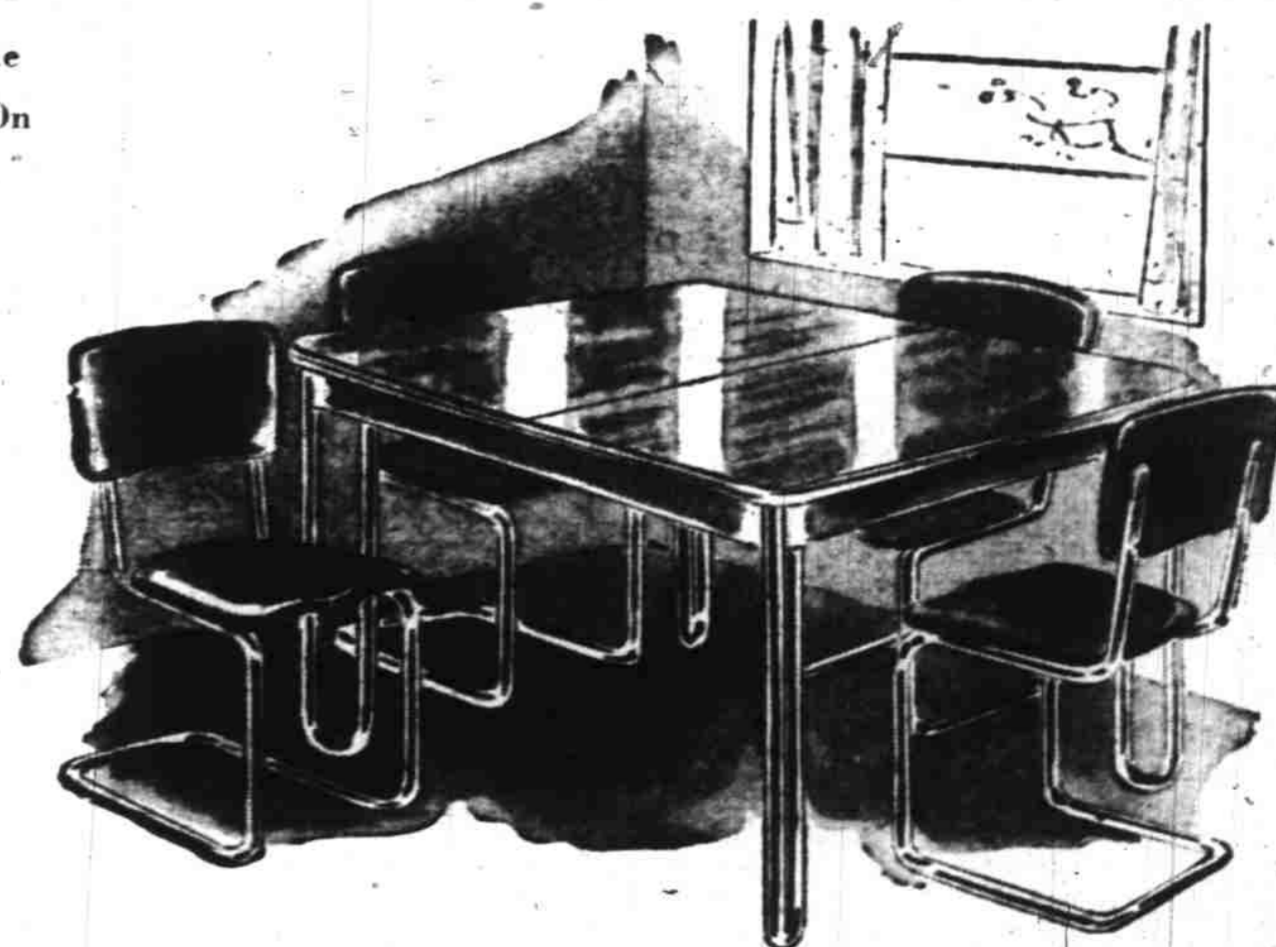

Including the Following 9 Pc. LIVING ROOM SUITE

- LARGE DIVAN in choice of tapestry covers. A sofa by day and a comfortable bed at night. Large bedding storage compartment.
- COMFORTABLE SWING ROCKER in choice of colors.
- OCCASIONAL CHAIR—Upholstered back and seat. Mahogany frame.
- BEAUTIFUL TABLE LAMP—silk ruffled shade and painted china base.
- THREE-WAY FLOOR LAMP with striking circular parchment shade.
- COFFEE TABLE in choice of several styles.
- HANDSOME MAHOGANY FINISH LAMP TABLE.
- FRAMED PRINT—you select the one you want.
- 9 x 12 WILTON VELVET RUG—choice of colors.

10 PIECE Bedroom Suite

A finely constructed walnut veneer suite with construction features found only in much higher priced furniture.

- FULL SIZE BED
- 4 DRAWER CHEST
- LARGE MIRROR VANITY
- FULL SIZE INNERSPRING MATTRESS
- MATCHING BOX SPRING
- BOUDOIR LAMP
- 2 REVERSIBLE CHENILLE THROW RUGS
- CRYSTAL BOUDOIR SET
- FULL SIZE IMPERIAL HOBNAIL BEDSPREAD

8 Pc. DINETTE GROUP

- EXTENSION TABLE with plastic protected top. Fine birch finish and chrome legs. Table will extend to 53 inches.
- 4 MATCHING CHROME CHAIRS. Choice of colors in plastic upholstered seats.
- GENERAL ELECTRIC EXPAN-DOR TOASTER in gleaming chrome finish.
- LARGE SIZE GENERAL ELECTRIC WAFFLE IRON.
- 6 CUP COREY COFFEE MAKER—complete with measuring cup and ivory plastic stand.