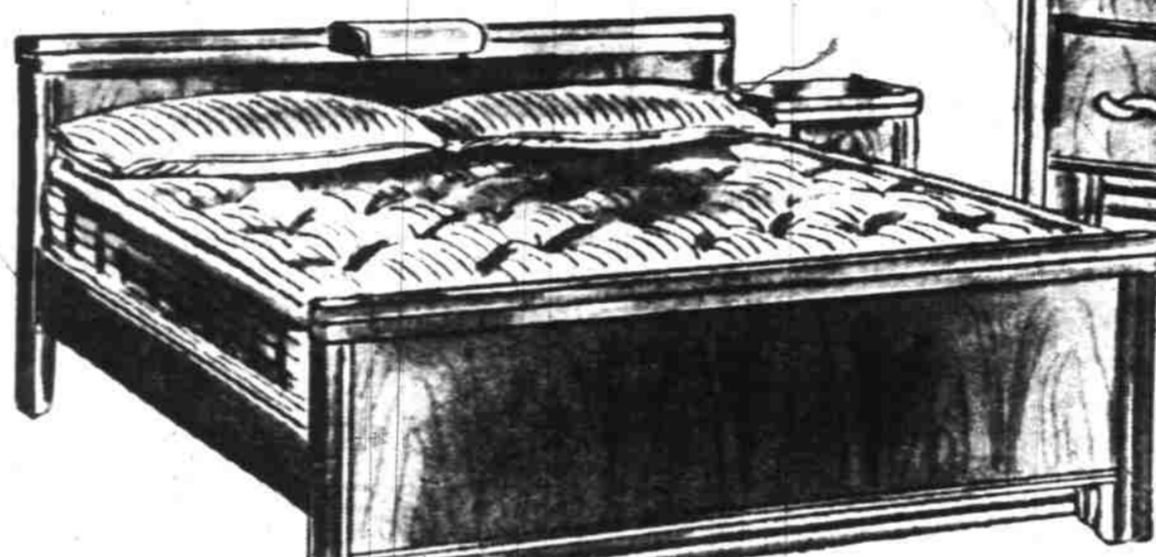

3 ROOMS COMPLETE—\$495

50.⁰⁰ DOWN Delivers It! - - 21.⁰⁰ PER MO. Pays for It!

Attention! Young Homemakers! Here's your solution to "thrift budget" problems—A whole housefull of furniture—living room, dining room and bedroom for no more than you might easily spend on ONE ROOM! It's not cheap furniture either. It's just another fabulous ELFSTROM thrift value!

Including the Following 9 Pc. LIVING ROOM SUITE

- LARGE DIVAN in choice of tapestry covers. A sofa by day and a comfortable bed at night. Large bedding storage compartment.
- COMFORTABLE SWING ROCKER in choice of colors.
- OCCASIONAL CHAIR—Upholstered back and seat. Mahogany frame.
- BEAUTIFUL TABLE LAMP—silk ruffled shade and painted china base.
- THREE-WAY FLOOR LAMP with striking circular parchment shade.
- COFFEE TABLE in choice of several styles.
- HANDSOME MAHOGANY FINISH LAMP TABLE.
- FRAMED PRINT—you select the one you want.
- 9 x 12 WILTON VELVET RUG—choice of colors.

10 PIECE Bedroom Suite

A finely constructed walnut veneer suite with construction features found only in much higher priced furniture.

- FULL SIZE BED
- 4 DRAWER CHEST
- LARGE MIRROR VANITY
- FULL SIZE INNERSPRING MATTRESS
- MATCHING BOX SPRING
- BOUDOIR LAMP
- 2 REVERSIBLE CHENILLE THROW RUGS
- CRYSTAL BOUDOIR SET
- FULL SIZE IMPERIAL HOBNAIL BEDSPREAD