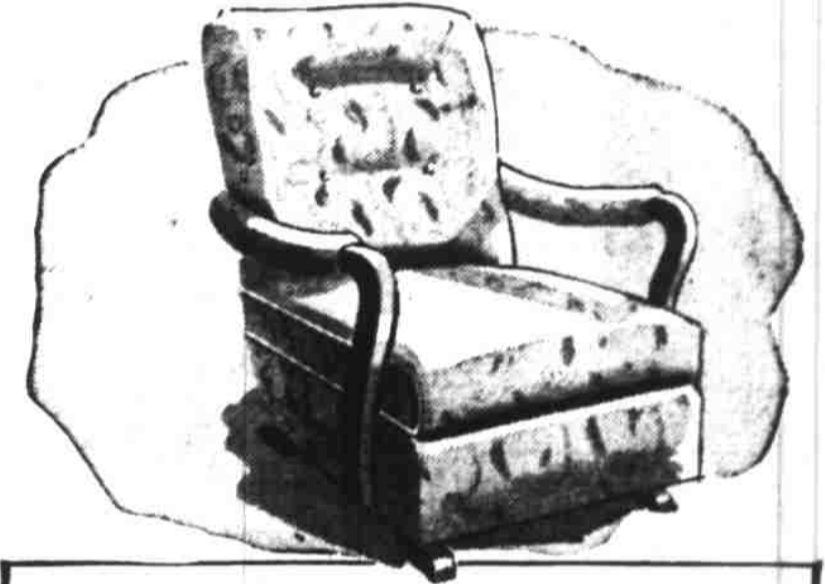

SALE! TAPESTRY PLATFORM ROCKER

For comfort and beauty! All Hardwood construction. Attached coil-spring seat cushion over No-Sag spring base. Mahogany finished arms. Floral pattern.
27⁸⁸
On Terms: 10% Down, Balance Monthly

WARD WEEK SPECIALS

SPECIAL BUY! FIRST QUALITY NYLON HOSIERY 1.00

15 and 30-denier 51 gauge at savings

Get a supply today—for savings, wear and flattery too! They've just the right in-between sheerness to last for many a busy day—slim seams to slenderize your legs. Sizes 8½ to 10½.