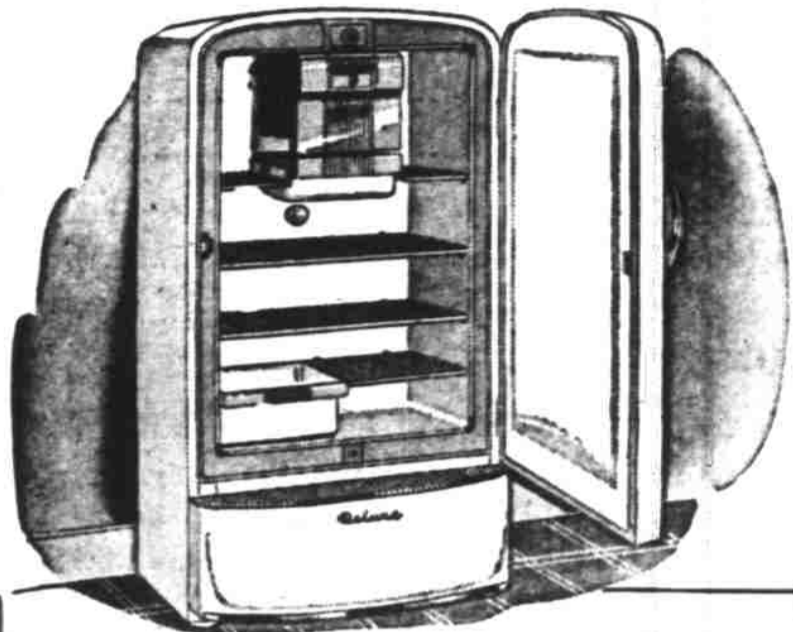

WARD WEEK STARTS TODAY YEAR'S LOWEST PRICES NOW, AT WARDS!

WAS 224.95—7.5 CU. FT. DELUXE M-W!
Compare M-W's features and low price! Frozen food storage; Food Froster for meats; Porcelain Food Freshener; famous M-W Sealed Unit!
199⁸⁸
On Terms: 15% Dn. 21 Months to Pay