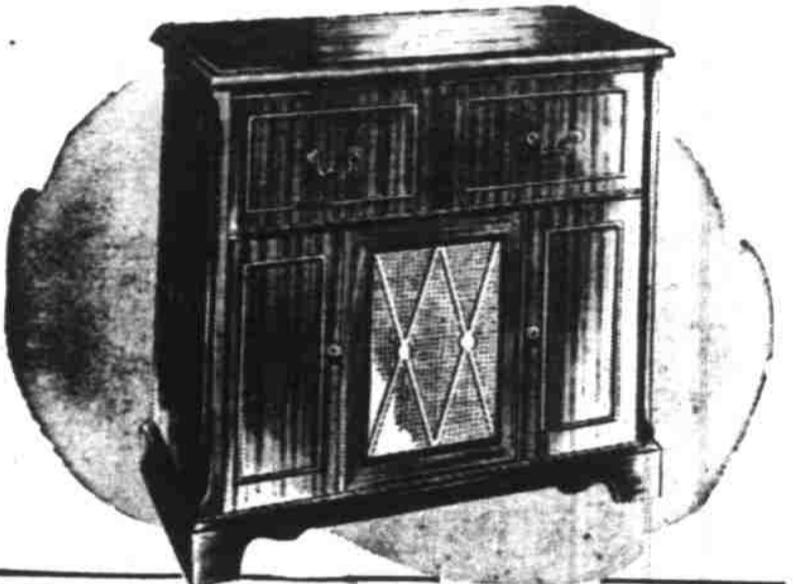

WARD WEEK STARTS TODAY YEAR'S LOWEST PRICES NOW, AT WARDS!

WAS 224.95—7.5 CU. FT. DELUXE M-W!
Compare M-W's features and low price! Frozen food storage; Food Froster for meats; Porcelain Food Freshener; famous M-W Sealed Unit!
199⁸⁸
On Terms: 15% Dn. 21 Months to Pay