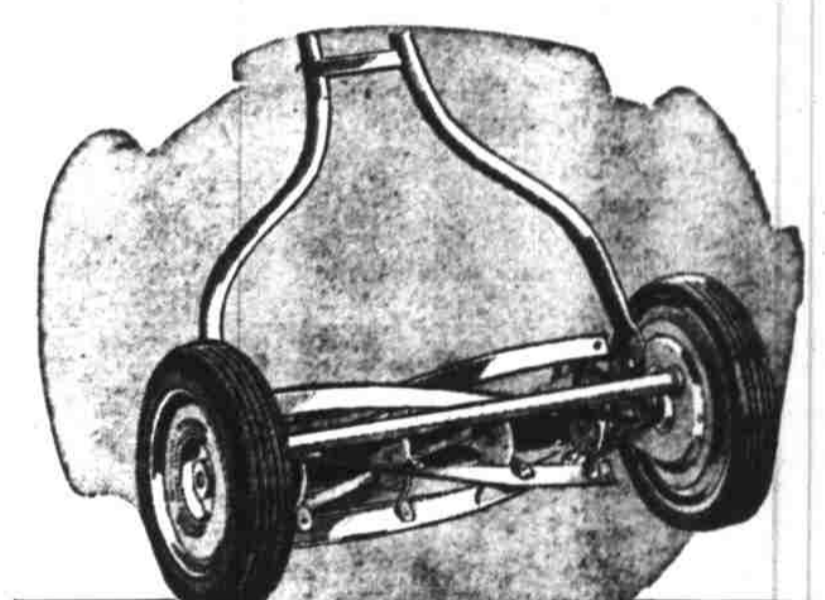

REG. 20.95 LAWN MOWER

Semi-pneumatic rubber tires, a self-sharpening crucible steel blades & cast-iron frame. Has ball bearings, enclosed gears. Cuts 16-inch path.
17.88
Ask About Wards Monthly Payment Plan

4.98 GALVANIZED GARBAGE CAN

21-gallon size **3.99**
Rustproof, leakproof steel can for sanitary disposal of refuse. Snug-fit cover; drop handles.

REG. 41.95 HAWTHORNE BICYCLE

Boys' Models **36⁸⁸**
Girls' Models **36**
A champ among bikes! Equipped with kick stand, chain guard, big "Air-Cushion" balloon tires!

NON-METALLIC CABLE REG. 5.50

100-foot 14/2 **4.50**
Copper conductors, tough insulation. Approved by UL & REA. ● 100' 12/2, reg. 6.95 ..... 6.00

REG. 1.10 FLAT STEEL LAWN RAKE

Master Quality **88c**
21 flexible spring-steel teeth. Will not injure grass roots. 48" Hardwood handle, firm brace.

SPECIAL RUBBER GARDEN HOSE

25-foot length **2.28**
Tough 3-layer construction for dependable wear, flexibility. ● 50-foot length only 4.28

SALE! 15.45 SEAT COVERS!

Sedans **13⁸⁸**
Wards Best quality! Choice of colors: Green, Maroon, Blue ● Cps. 6.66 ● Fr. Seats 7.88

WARD WEEK... WHEN ALL AMERICA SHOPS AND SAVES!