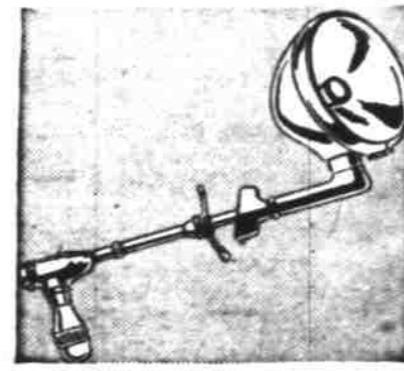

Bright Spot Light
Chrome Plated Brass Shell
6 1/4 -in. Lamp Head **13.95**
Spots objects 2000-ft. away! Full 360° revolution. 1 hand pistol grip control, built-in toggle switch. See it today!