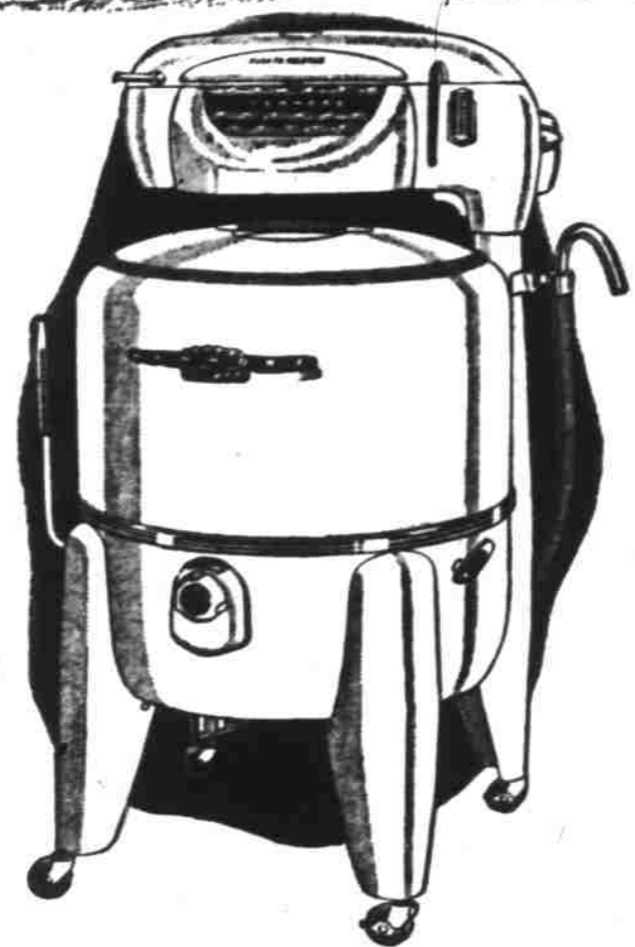

**SEARS**  
ROEBUCK AND CO.

christmas **RECORD DAYS**

12 - 15 lb. Turkey  
Included at No  
Extra Cost

**Coldspot**

7 Cu. Ft. Spacemaster

Reg. 199.95

30% More  
Food  
Storage  
Now  
**189<sup>95</sup>**

38.00 down, 12.00 per mo.

At this low price you still get 30% more food storage space. And the savings of Coldspot do not stop there. Quiet-running back mounted Perma Thrift unit is guaranteed by your 5 Year Protection Plan certificate. The freezer chest stores and freezes 22.4 lbs. of food. The rust-resistant Anozinc shelves provide 13 sq. ft. of storage area. Check the low price—check the features—see it at Sears.

Semi-Automatic Four-Star

**Kenmore Washer**

**139<sup>95</sup>**

- Automatic Timer
- Sounds Bell and shuts off Washer at Pre-Selected Time

28.00 down  
0.00 per month

Yes . . . Kenmore is your better buy for better washing results. And a Kenmore in your home means whiter washes with clothes lasting longer. Kenmore's exclusive 6-vane agitator gives you gentle water washing action. And Kenmore's big rubber-mounted tub quickly washes 8 to 9 pounds of laundry in one load. Big wringer has pressure indicator dial, safety pressure release which stops wringer action and reversible drainboard. Automatic pump drains tub in two minutes. See Kenmore—it's a beauty!