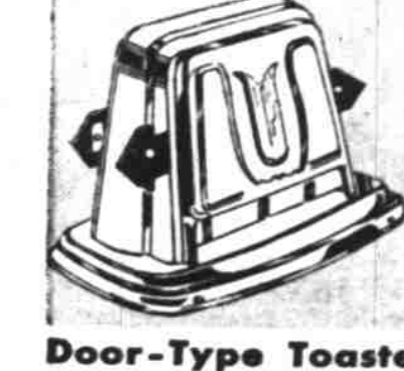

**Smart Cotton Gloves**  
Double-Woven Hand-Sewn Types I  
Priced Sears-Low **98c**  
Bright smart accents to spark up every costume the year-round! So good-looking with their fine hand-sewn detail.

**Mid-Sheer Nylons**  
Flattering Mock Seam Backs  
Were 1.39  
Now **99c**  
Flattering super sheer nylons that glamorize your legs. Smart shades, 8 1/2 to 10 1/2.

**Beacon Cloth Robe**  
Size 4-10 **2.95**  
Warm beacon cloth robe that wears like iron. Popular shaded patterns in blue, maroon, brown, green. Rayon sash, cord trim. 3 pockets.

**Virgin Wool Jacket**  
Striking Plaid Combinations  
Sizes: 34 to 44 . . . **9.95**  
Snuggly comfortable zipper front jacket with 2 lower slash pockets; water repellent. Set-in coat style sleeves.

**New Jacquard Ties**  
Wool Interlined **98c**  
Contrasting dull and bright flashes of jacquard rayon crepe add interest to the bold blue, maroon, brown, or green prints. 48 inches.

**Bright Spot Light**  
Chrome Plated Brass Shell  
6 1/4 -in. Lamp Head **13.95**  
Spots objects 2000-ft. away! Full 360° revolution. 1 hand pistol grip control, built-in toggle switch. See it today!

**Door-Type Toaster**  
All Chrome Plated **3.29**  
Smart modern design at a saving! Toast flops over with a flick of doors. Cool plastic handles; non-mar feet. Underwriters' approved.

**CREDIT DEPT.**  
USE SEARS EASY TERMS  
**Buy What You Want—Today!**  
No need to put off that purchase; it's easy to open an account today for a small amount down, the balance in monthly payments. Inquire today at Sears!