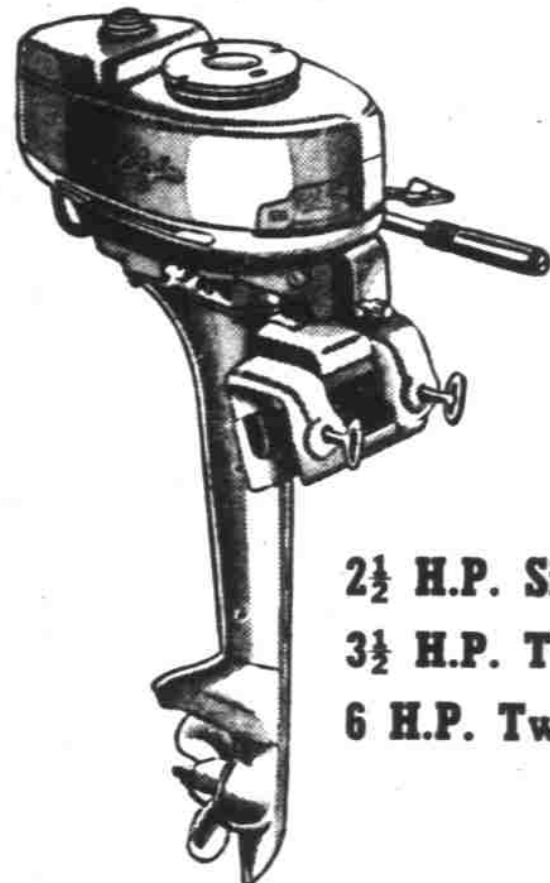

Smooth performing, streamlined motor that's so lightweight you can take it anywhere! Efficient air cooling system. Operates from trolling speed to 5 mph. Guides easily through fresh or salt water with just a touch of its adjustable steering handle.

- 2 1/2 H.P. Single Elgin Motor . 79.95
- 3 1/2 H.P. Twin Engine . . . 119.95
- 6 H.P. Twin Engine 127.77

Handy Grillmaster
Bargain Buy! **3.98**
Handy grill for pancakes, eggs, chops or steaks. Made of easy-to-clean polished magnesium. Heats evenly and Instantaneously!

Homart Toilet Seat
White Plastic **6.95**
Replace your old toilet seat with this sanitary streamlined one of moulded phenolic treated material. It's easy to clean. Low cost!