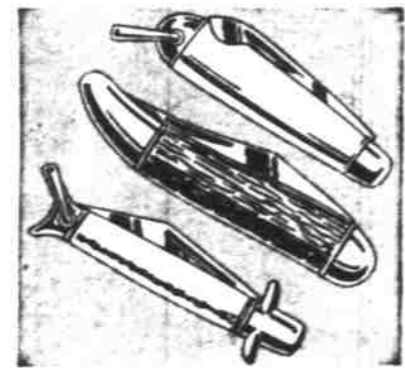

Pocket Knives
Midget Size **98c**
A novelty knife that any member of the family would be proud to own! Colored handles. Polished carbon blade. Assorted shapes.