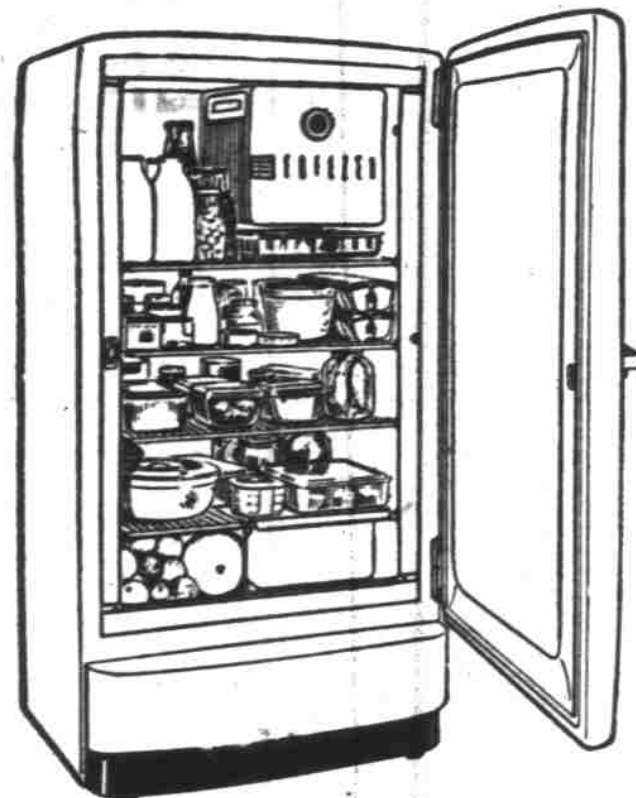

# GE SPACE MAKER REFRIGERATORS

LOOK!  $\frac{1}{3}$  MORE FOOD STORAGE in the same kitchen floor space!

On the left is the conventional old style 6-cu.-ft. refrigerator, with the food it will keep under refrigeration.

On the right is the new G-E 8-cu. ft. SPACEMAKER. You can see with your own eyes how much more food it holds, yet this great refrigerator fits in almost exactly the same floor space.

1,700,000 G-E Refrigerators have been in service 10 years or longer! That's wonderful assurance of dependable, long-time performance.

Don't be satisfied with less. Come and see "the refrigerator most women want most!"

Model N-B-8

The lowest price model of new 1948, 8 cu. ft. Space-maker refrigerators. Large stainless steel freezer provides more frozen food and ice cube storage space. A porcelain, 5½-inch deep, high humidity drawer keeps fruits and vegetables garden-fresh.