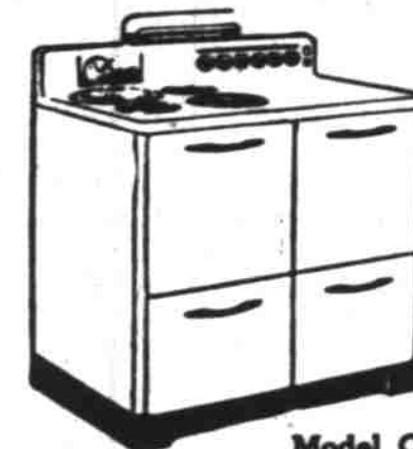

### Another brand new, big range buy The General Electric "Speedster"

Sorry we don't have a picture of this great, new range—but you should really drop in to see it "in person."

IT GIVES YOU

- New, high backsplash design.
- Colored Tel-a-Cook switches.
- Raisable unit—for 4th surface unit.
- Two appliance outlets.
- No-stain oven vent.
- And the first time in our medium price range—the TRIP-OVEN.

IMMEDIATE DELIVERY **299<sup>95</sup>**

Model CT-1

### The LEADER

The Economy Model — the lowest priced G-E range that offers most of the features that have made General Electric famous.

**204<sup>00</sup>**

Model CD-1

### The AIRLINER

One of the most popular medium priced ranges—all chrome trim, automatic control outlet, Tel-a-Cook switches, automatic clock. A range you'll be proud of forever.

**289<sup>00</sup>**

**WE ARE OPEN UNTIL 9 P.M. FRIDAYS**