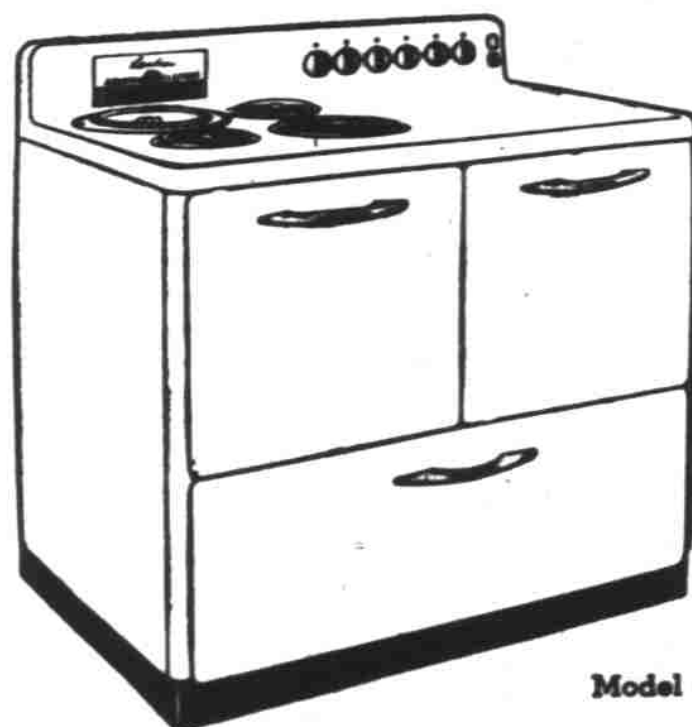

Model CT-1

The LEADER

The Economy Model — the lowest priced G-E range that offers most of the features that have made General Electric famous.

204⁰⁰

The AIRLINER

One of the most popular medium priced ranges—all chrome trim, automatic control outlet, Tel-a-Cook switches, automatic clock. A range you'll be proud of forever.

289⁰⁰

WE ARE OPEN UNTIL 9 P.M. FRIDAYS

Why not plan to make a family party of it. Mom, Pop, and Grandma—even the kids. Come in and let us tell you how you can have better living from now on.

R.L. Elfstrom Co.

340 COURT

PHONE 2-2483