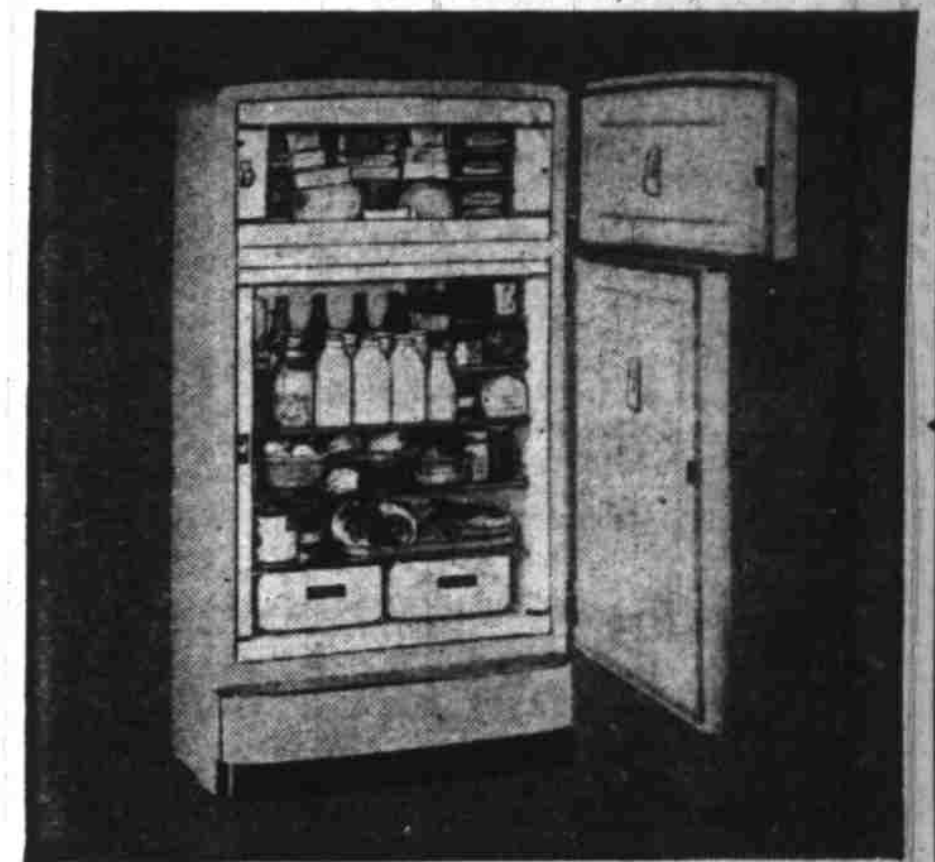

Model NH-10

AND NO MORE WAITING FOR GENERAL ELECTRIC RANGES, EITHER

Another brand new, big range buy The General Electric "Speedster"

Sorry we don't have a picture of this great, new range—but you should really drop in to see it "in person."

IT GIVES YOU

- New, high backsplash design.
- Colored Tel-a-Cook switches.
- Raisable unit—for 4th surface unit.
- Two appliance outlets.
- No-stain oven vent.
- And the first time in our medium price range—the TRIP-OVEN.

IMMEDIATE DELIVERY **299⁹⁵**