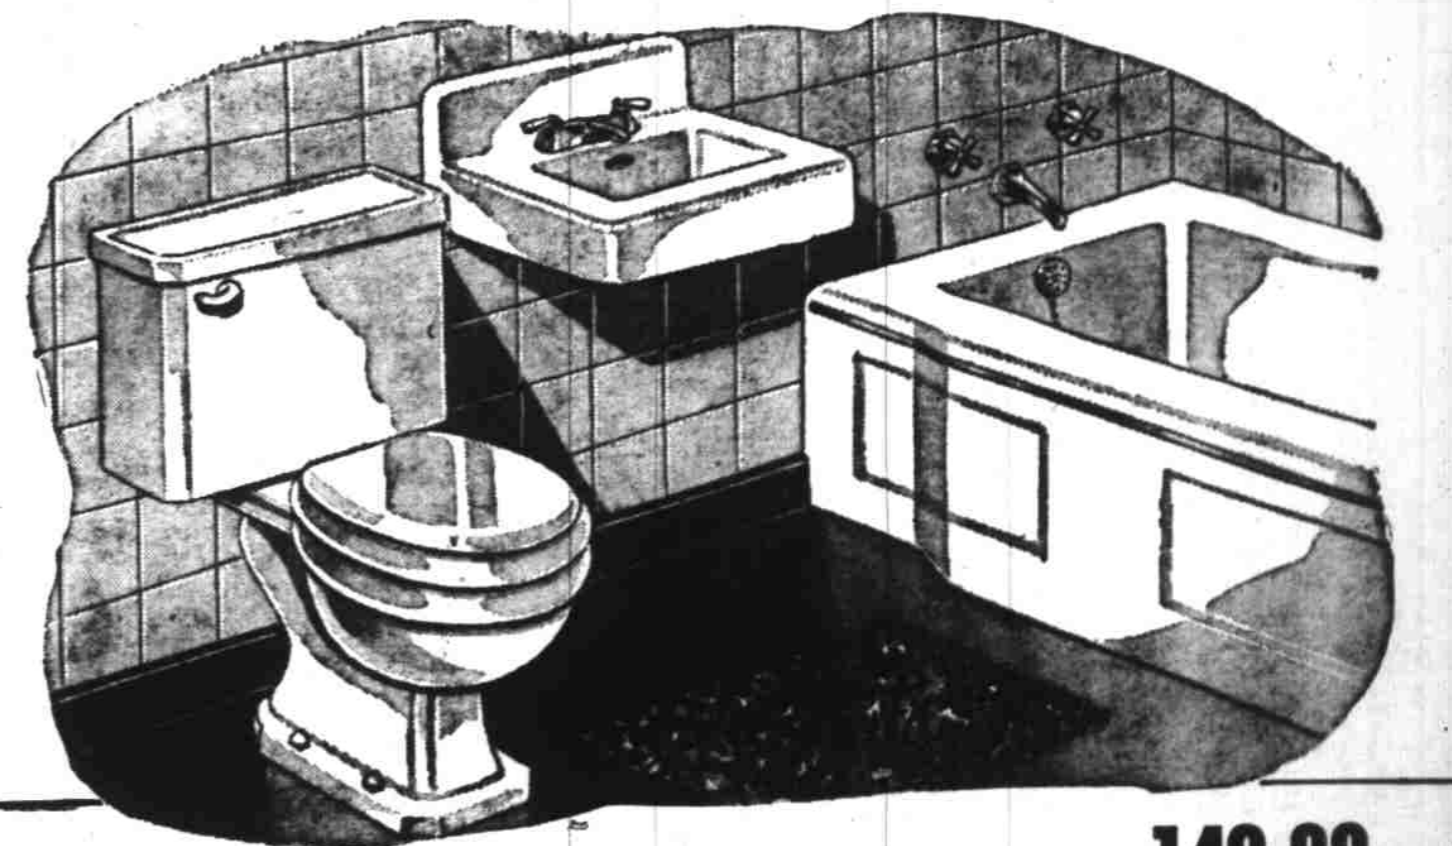

**PRICE SLASHED ON WARDS TILEBOARD! 32¢ sq. ft.**

Colorful . . . easily-handled and cleaned. Your choice of colors. Buy now!

**WOOD-TURNING LATHE 13.88**

With handy grinding wheel! 10-inch swing over bed; 27" between centers.

**3-PC. BEDROOM, WALNUT VENEERS**

Handsome bed, chest, vanity. Waterfall styling. Drawers move easily on center guides. Beautiful baked-on varnish. Brass finished metal drawer pulls. Lovely Plate Glass mirror. Bench 12.88; Stand 16.88.

**158.88**

On Termat 20% Down, Balance Monthly

**WARDS GLEAMING WHITE 3-PIECE BATHROOM OUTFIT!**

Yes, this complete, modern bathroom outfit is available now at Wards dollar-saving price! Includes—5-ft. porcelain-enameled recess tub and lavatory, and glistening vitreous china closet. Easy-to-clean closet and lavatory are acid and stain-proof! Buy NOW!