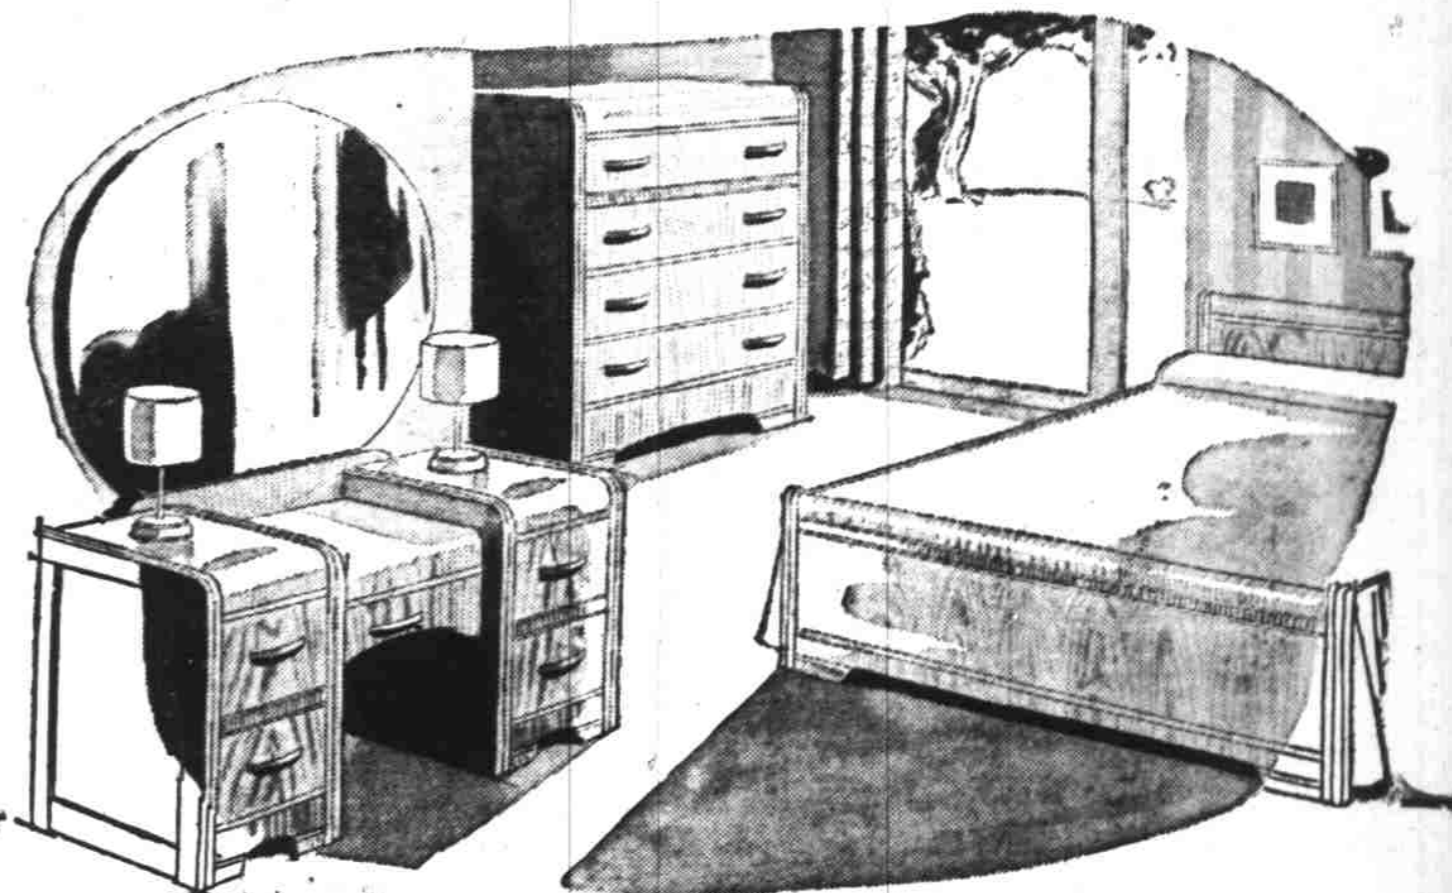

WOOD-TURNING LATHE 13.88

With handy grinding wheel! 10-inch swing over bed; 27" between centers.

3-PC. BEDROOM, WALNUT VENEERS

Handsome bed, chest, vanity. Waterfall styling. Drawers move easily on center guides. Beautiful baked-on varnish. Brass finished metal drawer pulls. Lovely Plate Glass mirror. Bench 12.88; Stand 16.88.

158.88

On Termat 20% Down, Balance Monthly