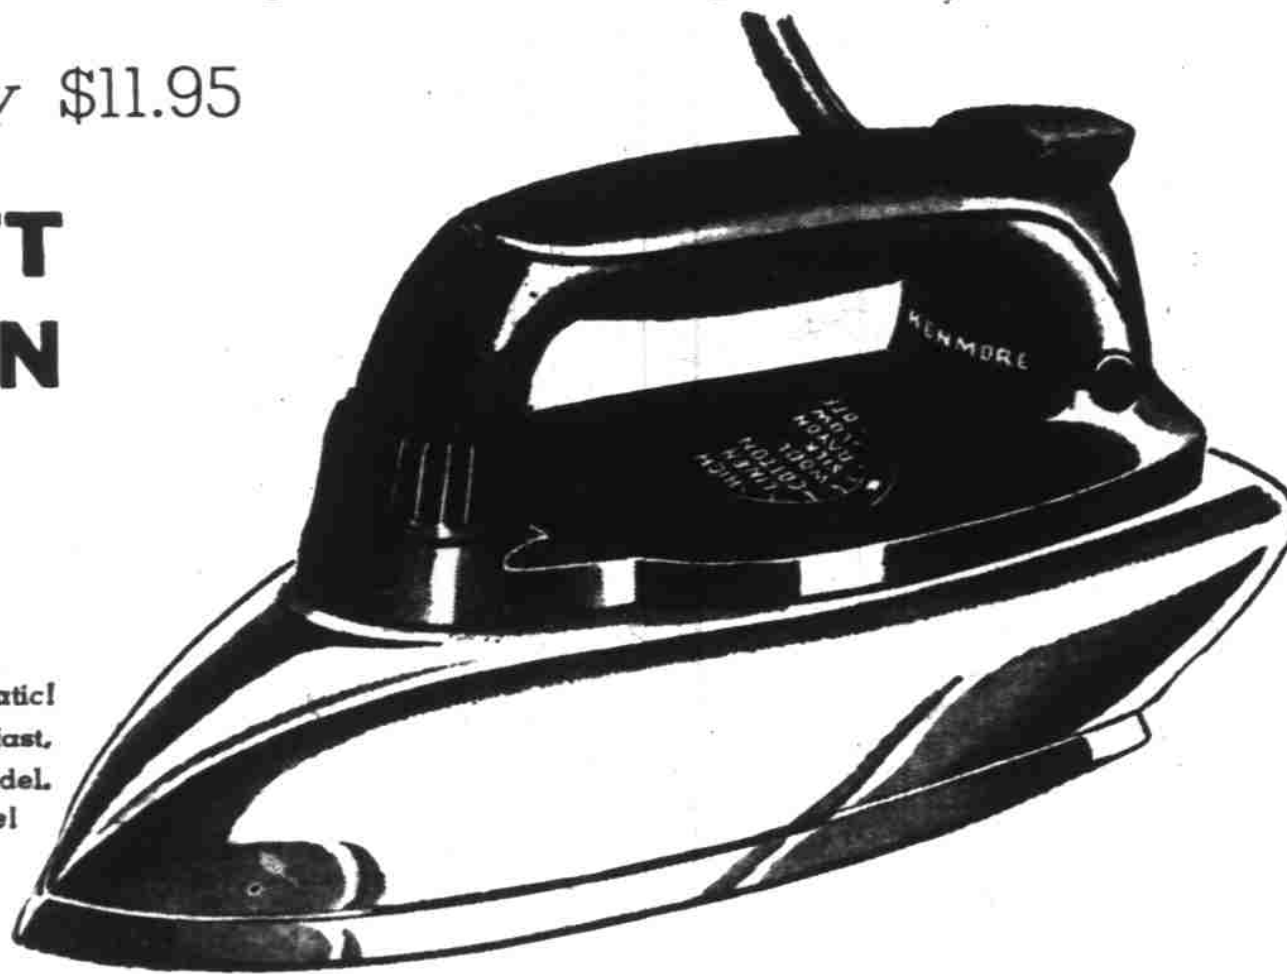

3-in-1 Shingles
Heavy Felt Flexible Base
Homart Quality... **7.62** sq.
Excellent protection! Felt base is saturated and coated with asphalt. Colorful Vermont granules. Red color only.

Allstate Seat Covers
2-Door Sedan **6.62**
Cotton fiber lacquer coated seat covers in handsome plaid patterns. Heavy duty seams and elastic sides.

Chrome Fog Lamp
Seal Beam **4.62**
Add safety and beauty to your car! Rustproof long life chrome plate brass shell. Easy-to-install on most '41 to '46 cars. 5 1/2-in. lens.

Texture Wall Paint
25 Pounds **2.62**
For a beautiful surface, mix powder with water, apply to wall, make desired texture with comb, sponge, brush. Dries hard, won't crack. White.

House Paint Beauty
Eleven Colors gal. **4.62**
Master-Mixed House Paint—compounded of the finest tested ingredients to bring you extra beauty and protection, at low price!

ANNIVERSARY SALE

RAIN OFF AMERICA'S TIRED POCKETBOOKS

Your Old Iron is Worth $1.50 During Anniversary Sale

Trade It In on This Regularly $11.95

KENMORE 1100 WATT SYNCHROMATIC IRON

10.45 AND YOUR OLD IRON

Easier ironing days are truly yours with a bright Kenmore Synchronatic! Handy heat control dial signals time to iron... aluminum sole heats fast, evenly. Cool, grip-shaped plastic handle... have either 4 or 6-lb model. All these features at this low price... during Sears Anniversary Sale!