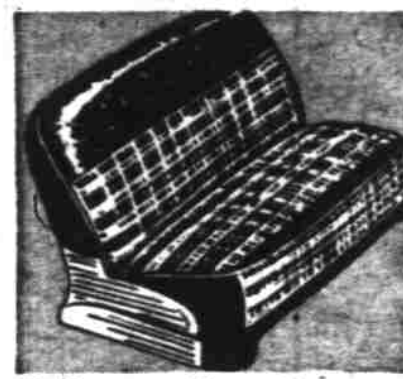

Plumbing Needs
90 Piece Kit **98c**
Wide assortment of needed items and complete instructions for use. Includes tank ball, wires, washers, packing, bumpers. Saves time!

Homart Toilet Seat
Easy To Clean, Waterproof
At Sears For Only. **10.62**
Pyroxilin finished seat cover made of specially treated 1 1/4-in. molded wood fiber. Won't warp, split.

Allstate Seat Covers
2-Door Sedan **6.62**
Cotton fiber lacquer coated seat covers in handsome plaid patterns. Heavy duty seams and elastic sides.

Chrome Fog Lamp
Seal Beam **4.62**
Add safety and beauty to your car! Rustproof long life chrome plate brass shell. Easy-to-install on most '41 to '46 cars. 5 1/2-in. lens.