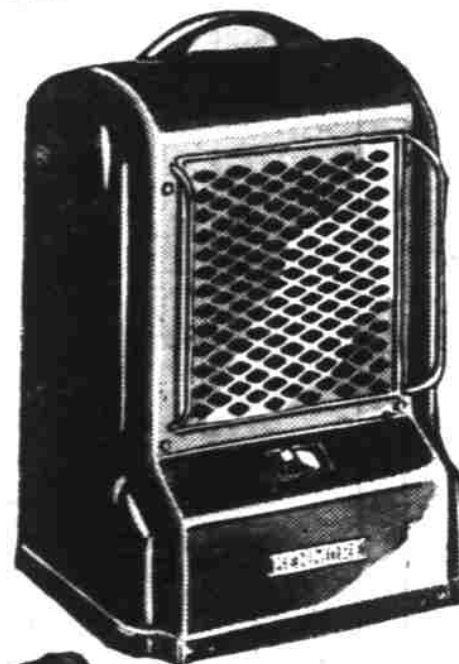

Kenmore Electric Fan Heater
Portable Electric... **9⁶²**

Big capacity Kenmore portable electric heater blows warm air over a wide area, like a forced air furnace. Fan circulates 45 cubic feet of warm air per minute into room. Plastic handle for carrying from room to room. Light tan enamel finish. Underwriters Approved.