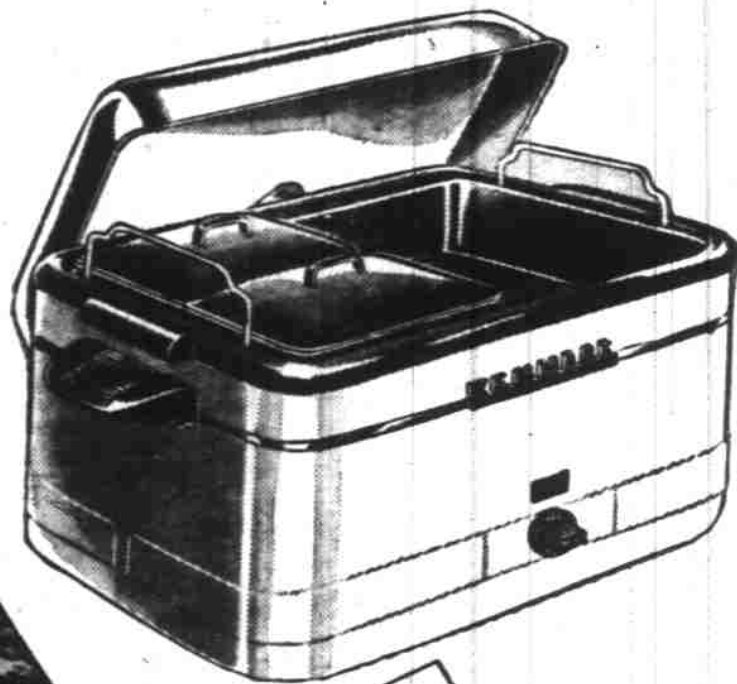

...chase! Men's
...hide
...ets
...23⁶²
...at a special An-
...ce!
...hide jacket
...lder epaulets.
...zip front. Full
...wristlets. 34 to

Enjoy Easy Cooking With A
Kenmore Roaster
Save food, time, work... **36⁶²**

Cooks a complete meal for two to eight, for less than 1c per person! It roasts, bakes, broils, stews, grills, steams, and preserves. Doesn't dry out meats and vegetables, saves vitamins. Automatic heat control. Complete with 3 pans, rack, 18 qt. roasting well. UL approved.