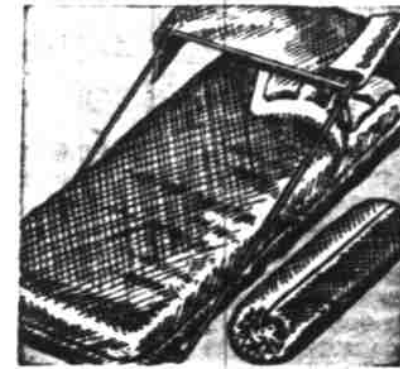

Crinkle Bedspread
Easy To Wash, Needs No Ironing
Select Several At... **1.62**
Charming cotton article spreads in rose, blue or gold to match your room. They wear for years. Always looking lovely!

36" Monk's Cloth
Exceptional Value, yd. **62c**
Four-thread, basket weave cotton monk's cloth at a very low price. Popular for draperies, slip covers. Neutral oatmeal color. 36-in. width.

Shotgun Case
Flannel Lined **3.62**
For tough long usage! Heavy olive drab duck bound with cotton drill. Leather carrying handle and muzzle reinforcement. Flap pocket.

J. Bulla Golf Balls
Package of Three for **2.62**
Approved and used by Johnny Bulla for his smashing 300 yard drives. Built to exacting specifications for accuracy distance, wear.