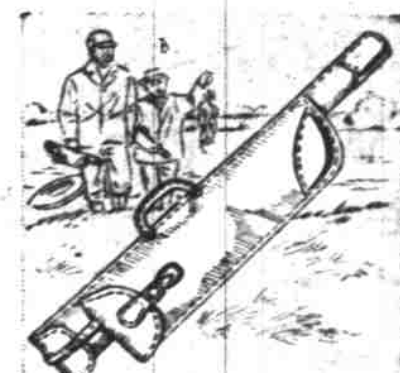

Shotgun Case
Flannel Lined **3.62**
For tough long usage! Heavy olive drab duck bound with cotton drill. Leather carrying handle and muzzle reinforcement. Flap pocket.

J. Bulla Golf Balls
Package of Three for **2.62**
Approved and used by Johnny Bulla for his smashing 300 yard drives. Built to exacting specifications for accuracy distance, wear.