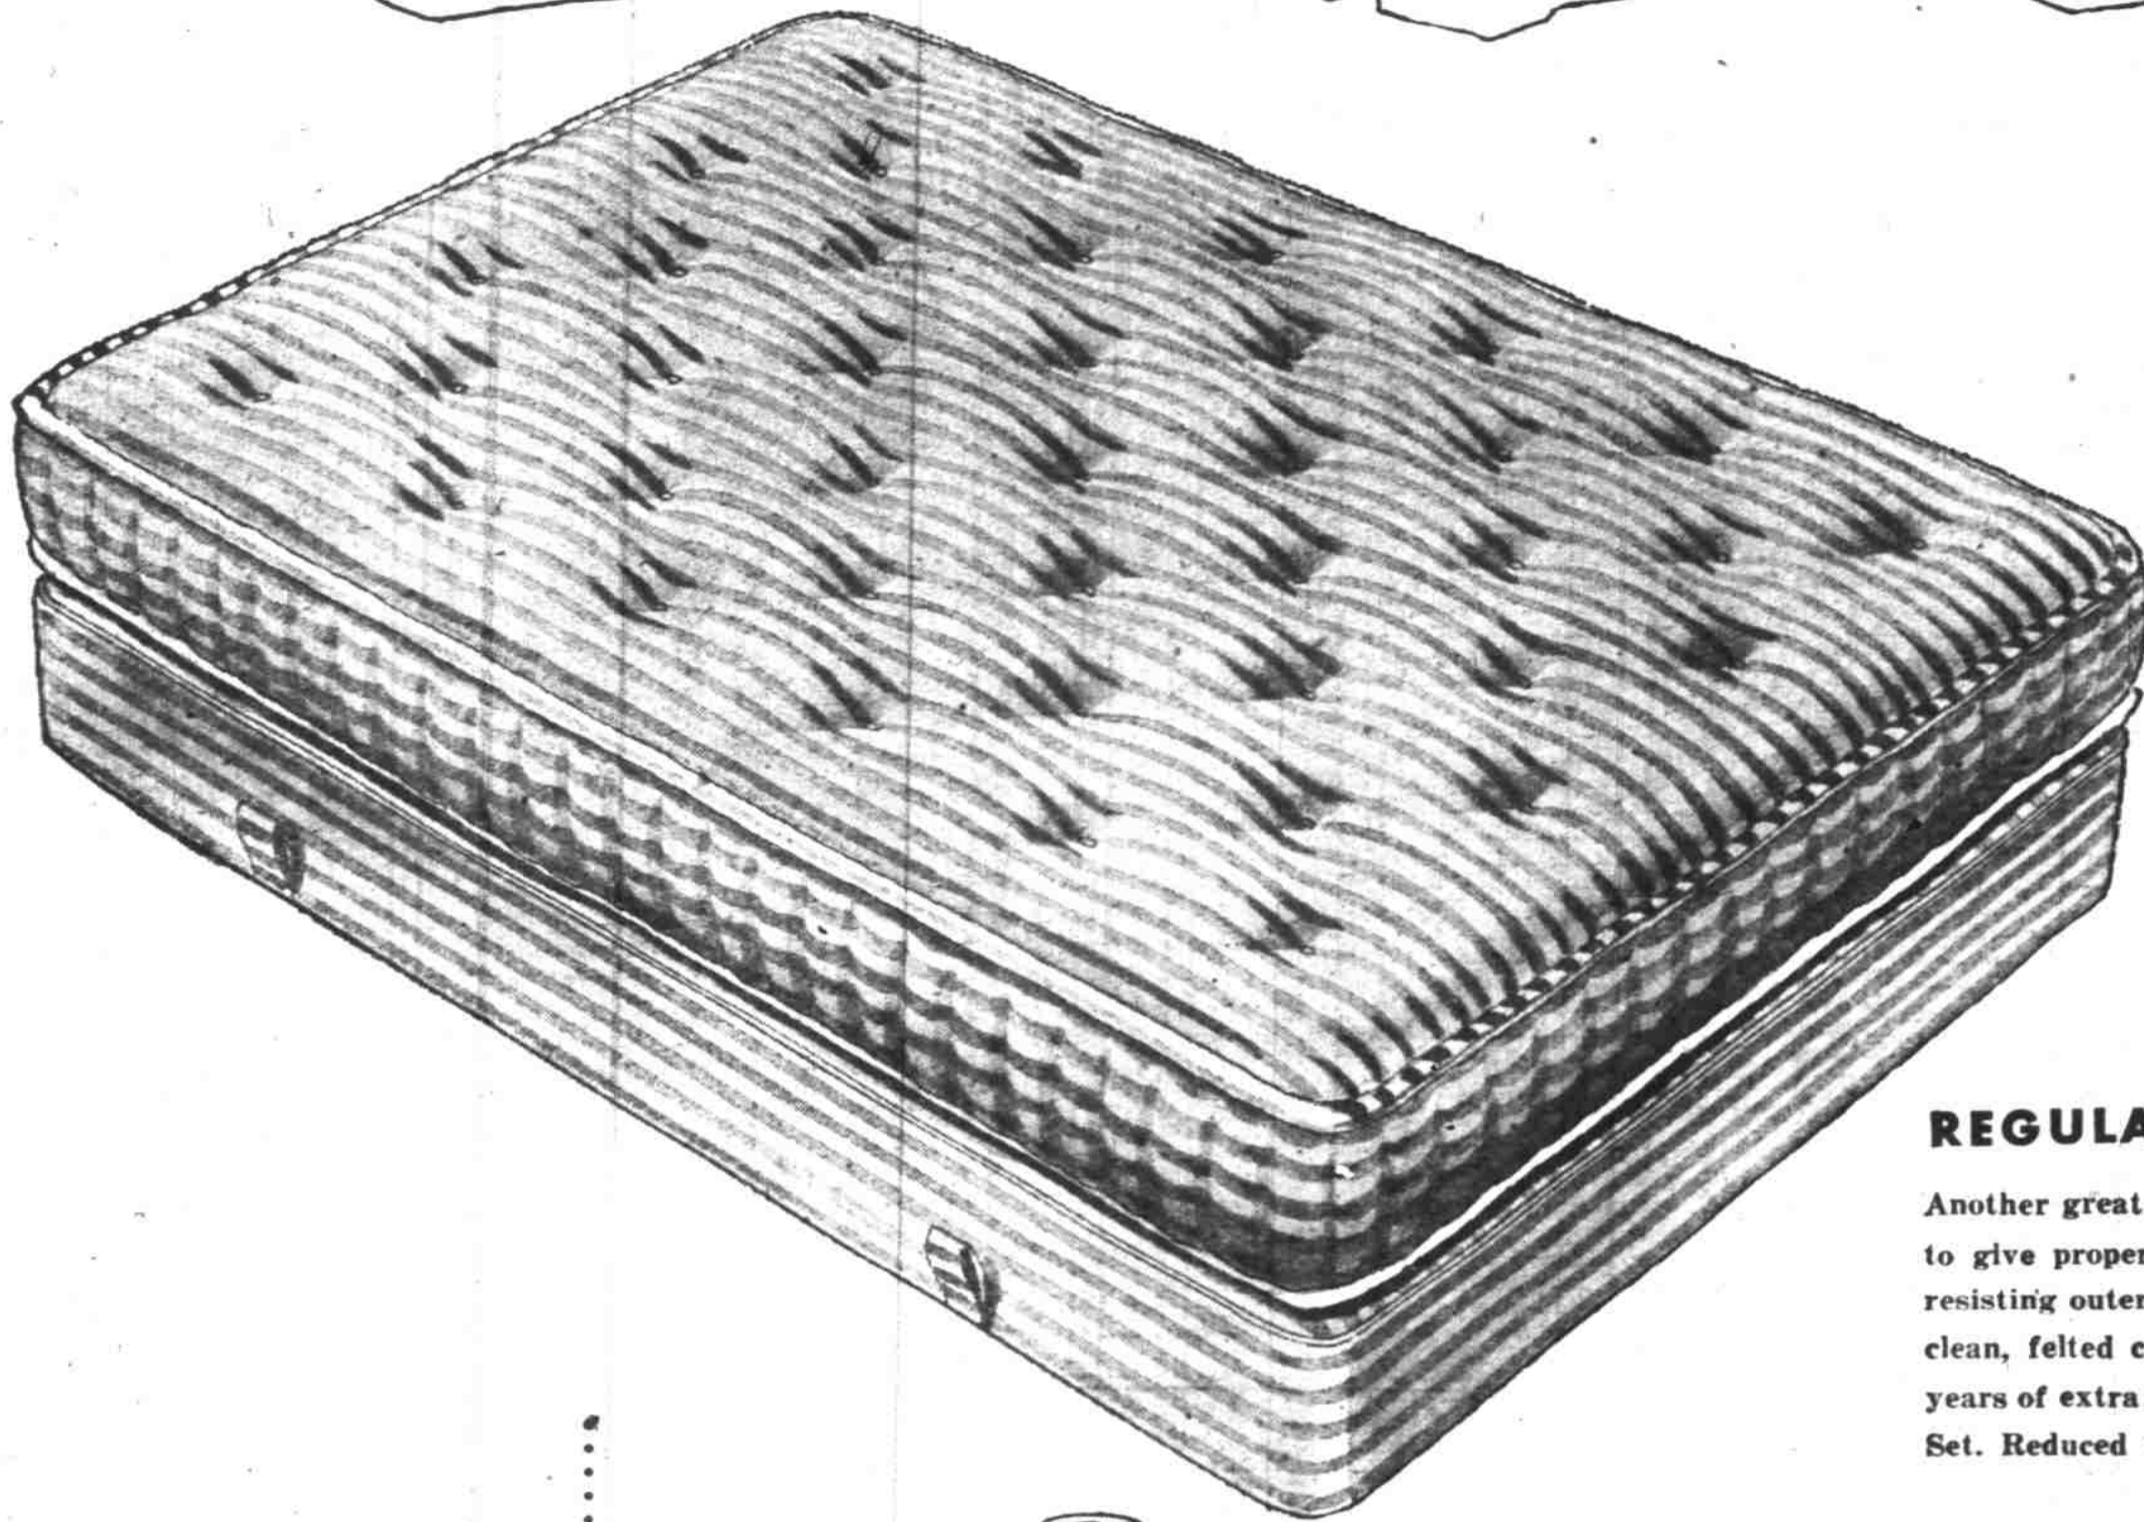

Great August Furniture Sale!

BACK AGAIN...WITH SALE PRICE ITEMS FOR EVERY ROOM

It's August at Wards! When you and thousands of thrifty shoppers expect and get more for your furniture dollar spent! You'll find during this Special Selling Event a large selection to choose from... fine furniture for every room in your home at Wards low Sale Price! And Wards rigid standards assure you years of longer wear and enduring service!

REGULAR 34.95 INNERSPRING MATTRESS... Reduced To

Another great value in sleeping comfort! 180-steel coils adjust to your body weight to give proper support. Flexolator insulator pads over coils prevent "coil-feel." Sag-resisting outer-roll edge is lockstitched... keeps mattress firm and neat. New clean, felted cotton upholstery. Covered in a woven-stripe pattern ticking that gives years of extra service. Regular 68.95 Innerspring Mattress and Matching Box Spring Set. Reduced to 59.88.

29⁸⁸

REG. 21.95 COIL PLATFORM SPRING **1988**
Extra deep double-deck coils! Well built for years of enduring service.

ENAMELED CONGOWALL **59^C**
LOOKS LIKE TILE!
Cleans like tile! Costs far less! It's fadeproof, stain-resistant! 4 1/2" wide.

Reg. 1.49 Reduced! Feather Pillows Ea. **1²⁹**
Medium soft pillow... will give years of service. Long-life downproof ticking.

REG. 74.95 STUDIO COUCH IN TAPESTRY **67⁸⁸**
Deep coil springs. Sisal and cotton padding. Converts into comfortable bed.