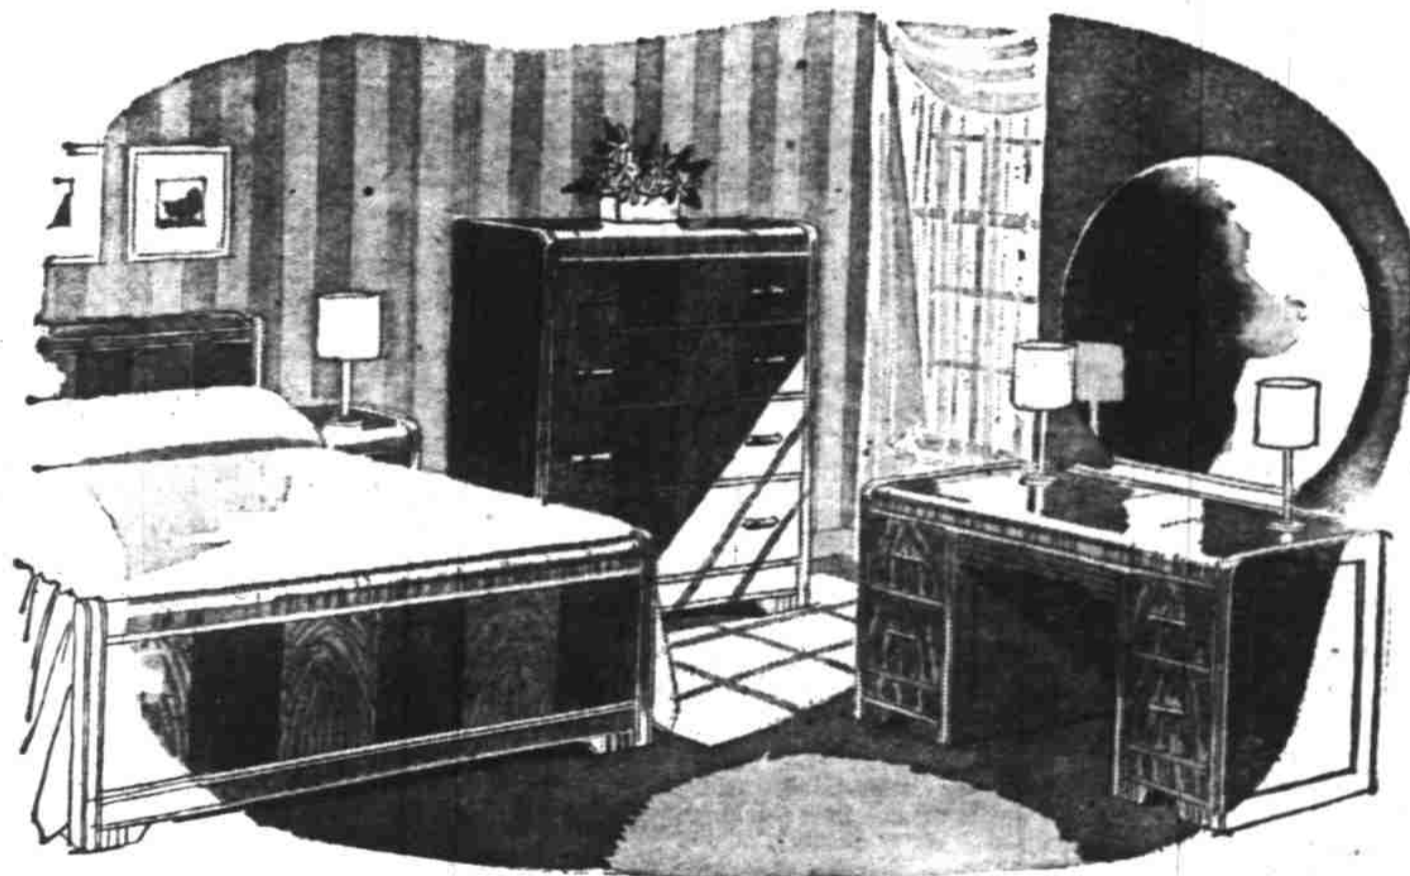

REGULARLY 119.95
3-PIECE BEDROOM GROUP
WATERFALL STYLING

99⁸⁸

Extra value in beautiful Walnut Veneers. Rich center matched panels. Roomy drawers move easily on center guides. Modern, brass finished plastic drawer pulls. Polished Plate Glass mirror. Strong construction assures long service. Buy NOW and SAVE!
Bench... 7.88 Stand... 12.88

REG. 14.95 FINE COCKTAIL TABLE **12⁸⁸**
Distinctive two-tone tops of matched mahogany veneers on select hardwoods.

REG. 28.95 SMART CLEAR-TONE RADIO **24⁸⁸**
Equitone 5" speaker for truer tone! Walnut veneer case! Circular dial!