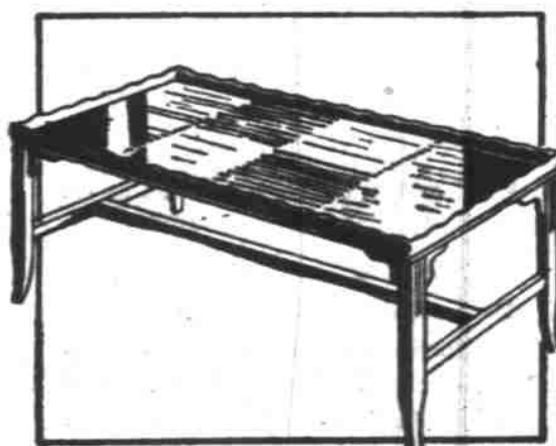

**29<sup>88</sup>**

REG. 21.95 COIL PLATFORM SPRING **1988**  
Extra deep double-deck coils! Well built for years of enduring service.

ENAMELED CONGOWALL **59<sup>C</sup>**  
LOOKS LIKE TILE!  
Cleans like tile! Costs far less! It's fadeproof, stain-resistant! 4 1/2" wide.

REGULARLY 119.95  
3-PIECE BEDROOM GROUP  
WATERFALL STYLING

**99<sup>88</sup>**

Extra value in beautiful Walnut Veneers. Rich center matched panels. Roomy drawers move easily on center guides. Modern, brass finished plastic drawer pulls. Polished Plate Glass mirror. Strong construction assures long service. Buy NOW and SAVE!  
Bench... 7.88 Stand... 12.88