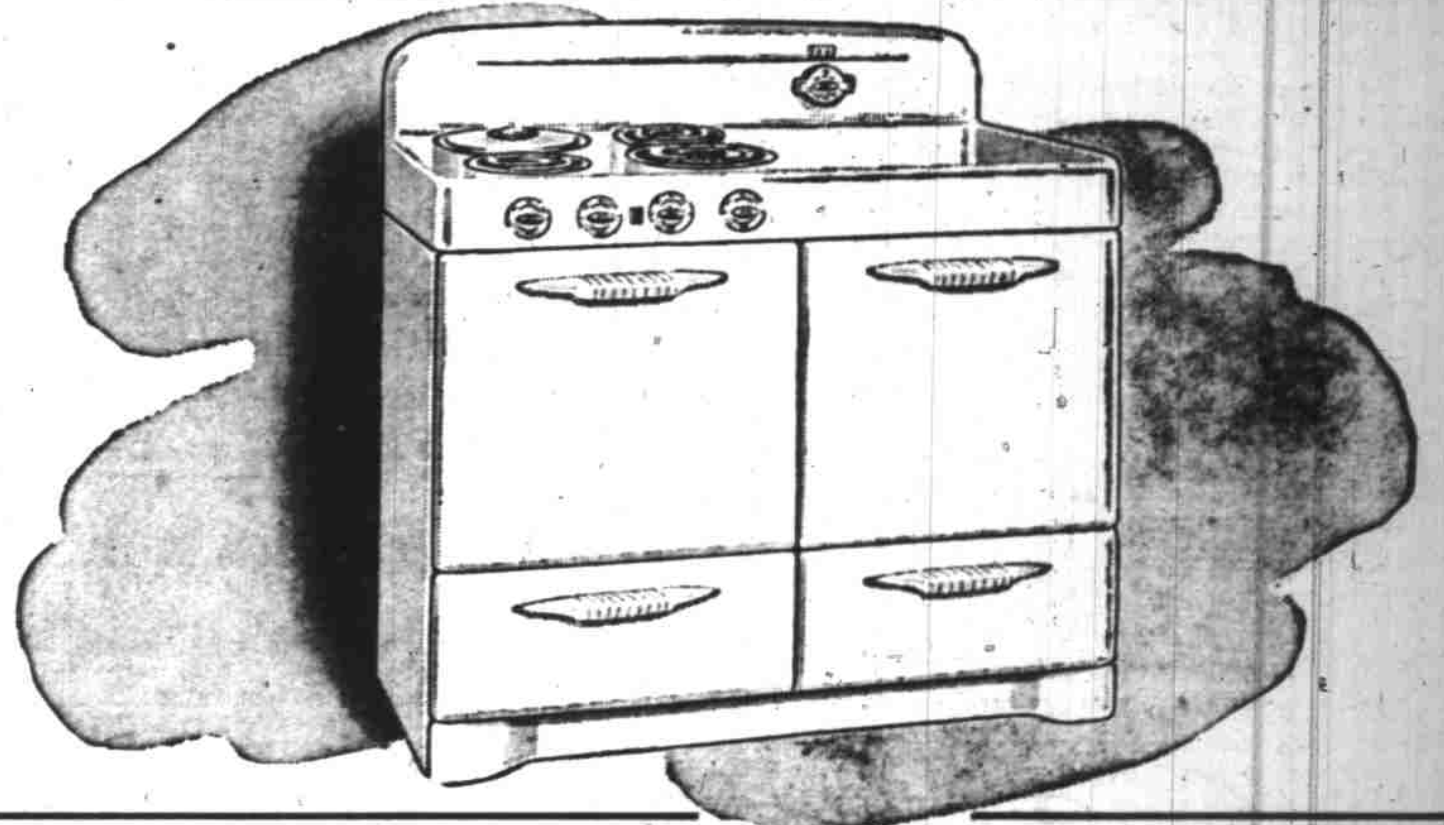

FLAT WALL PAINT
SPECIALLY-PRICED qt. **88c**

Soft pastel colors. Glare-free, washable finish. Easy-to-apply. ● Gallon 2.94

Fiber Seat Covers Installed!

Low in price — high in quality! Now is the time to install a set of these covers in your car! Smooth fibre in attractive multi-color pattern! Fit wrinkle-free! ● Front seats 8.18 ● Coupes 7.08

13.28

On terms: 10% down balance monthly

New M-W Standard Electric Range

A new electric range that combines the extras you've been wanting! One-piece top — deep-well cooker — giant burners and over — automatic heat control! See and compare every important feature of this great new M-W! Reg. 199.95.