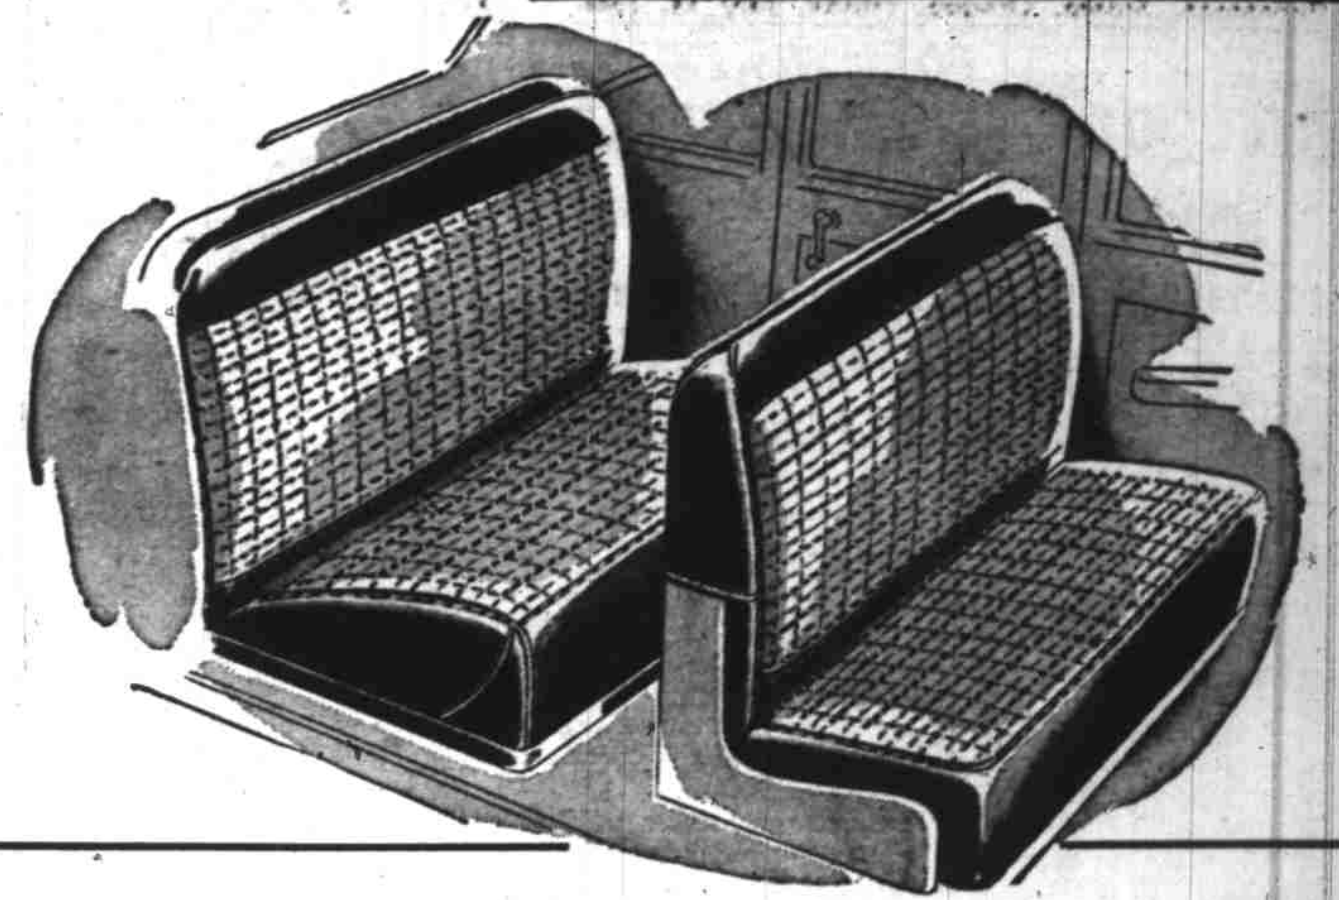

FLAT WALL PAINT
SPECIALLY-PRICED qt. **88c**

Soft pastel colors. Glare-free, washable finish. Easy-to-apply. ● Gallon 2.94

Fiber Seat Covers Installed!

Low in price — high in quality! Now is the time to install a set of these covers in your car! Smooth fibre in attractive multi-color pattern! Fit wrinkle-free! ● Front seats 8.18 ● Coupes 7.08