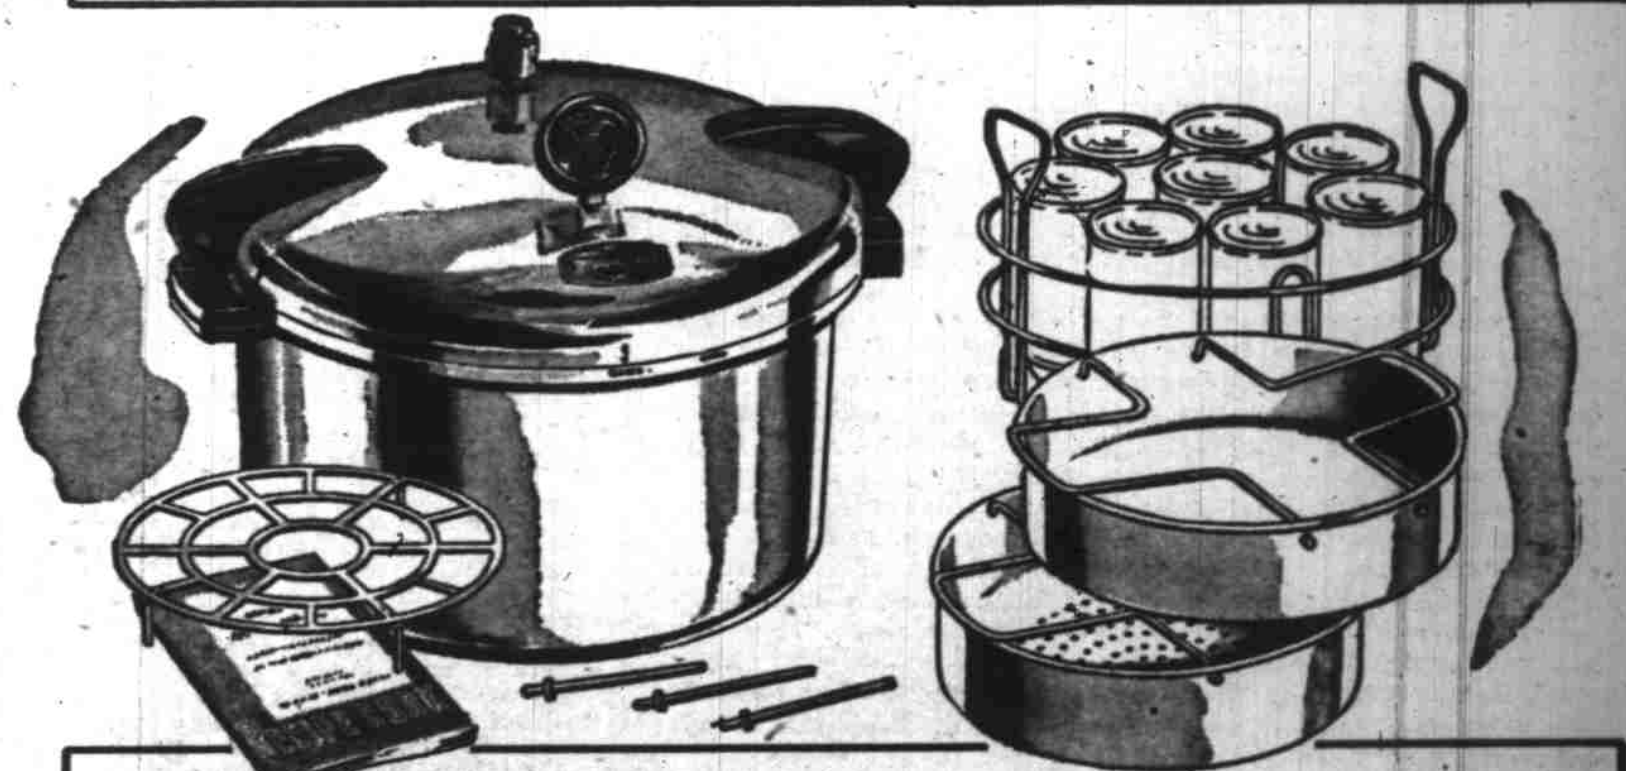

PRESSURE COOKER CANNER

It's Wards own pressure cooker, for safe, fast cooking and canning! Heavy cast aluminum, with 2 racks, inset pans, and recipes. Holds 7 quart or 8 No. 2½ cans; prepares a whole meal on 1 burner! 16-qt. liquid capacity. Regular 19.70.

17.88

On terms: 10% down balance monthly