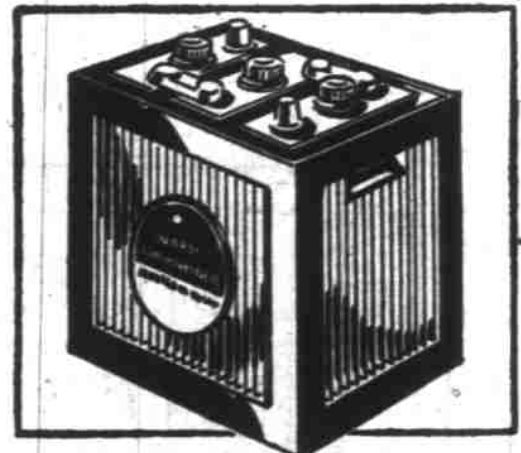

REG. 29.95 PORTABLE
WASHER PRICED LOW! **24⁸⁸**

Washes as efficiently as big washers! Stainless steel tub. ● Wringer 6.88

REVERSIBLE CHROME
2-SLICE TOASTER **3⁹⁹**

Reg. 4.95. One handle lowers both doors — bread turns itself for browning other side.

REG. 45.95 EQUIPPED
HAWTHORNE BIKES **39⁸⁸**

Big, smooth-riding balloon tires. Has Airline headlight, rear carrier! Save!

COMMANDER BATTERY
GUARANTEED 1 YEAR! **6⁴⁴**
Exch.

39 plates — 80 ampere-hour capacity — ample power for average needs! Reg. 8.25

FLUORESCENT GIVES
GLARELESS LIGHT **13²⁵**

Use as adapter or mount permanently on any 4" holder. 3—20W bulbs incl. Reg. 14.95.

REG. 4.55 WARP-PROOF
ALUMINUM LEVEL **3⁸⁸**

Master Quality! 6 solid-set, easy-to-read glasses (4 plumb; 2 level). Get it now!