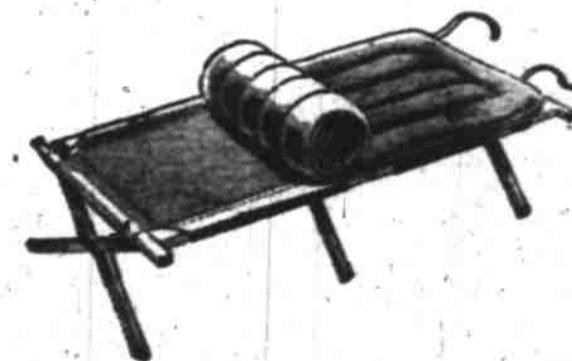

Reg. 129.50.

TRUE TEMPER CASTING ROD

700

One piece solid steel with cadmium finish. Aluminum offset handle, shaped cork lower grip. Thumb locking plate reel seat. Save!

REG. 1.29 SILK LINE REDUCED!

1.09

Black waterproofed 20-lb. test line.

SALE! SPORT KING CASTING REEL

788

Chrome plated brass. With level winding device. Aluminum spool, cork arbor. Holds 50 yds. of 15 lb. test line. Reg. 8.95.

REG. 2.39 CAMP JUG SALE-PRICED!

197

One gallon capacity. Keeps beverages cool and refreshing. Aluminum cap, wockery liner. Metallic green finish. SAVE!

SALE-PRICED NOW! 2-BURNER CAMP STOVE **697**

Lights instantly... gives steady dependable flame. Tank holds 1 1/4 pts. gasoline. Reg. 7.95.

SALE! FOLDING CAMP COTS **466**

Army duck with stitched securely bartacked seams. Reinforced legs, rails. Reg. 5.69

REG. 5.95 TENNIS RACKETS REDUCED! **477**

Laminated ash frame, throat overlay.

SALE! TWO TRAY TACKLE BOX **1.99**

Cantilever trays lift into position when lid is raised. Size 15 x 6 1/4 x 6 1/4 inches. Reg. 2.45.