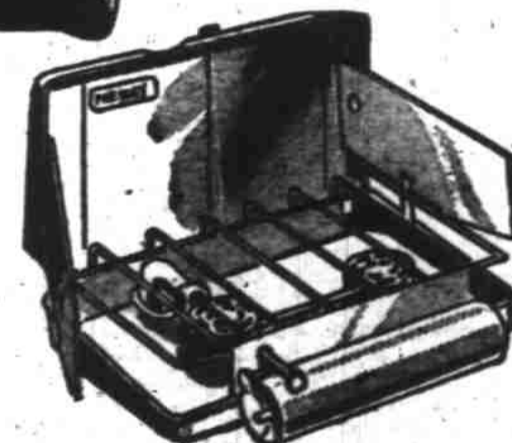

SALE-PRICED NOW! 2-BURNER CAMP STOVE **697**

Lights instantly... gives steady dependable flame. Tank holds 1 1/4 pts. gasoline. Reg. 7.95.