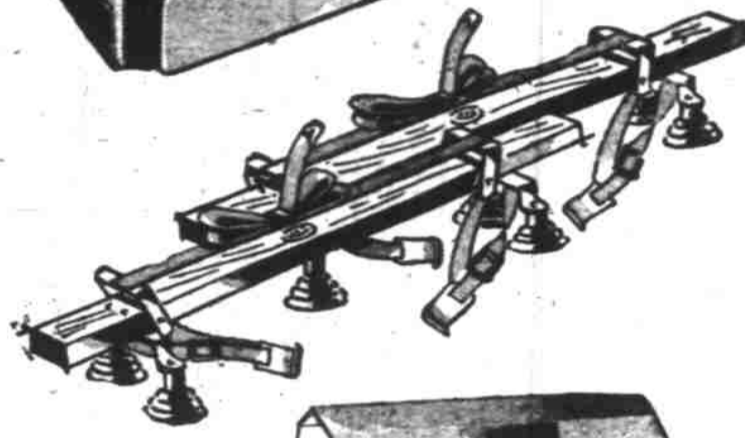

SALE! AUTO TOP CARRIER

4.88

Carries a boat, ladders, or loads up to 300 lbs! Straps and 4 oversize suction cups hold it firmly to car top. Easy to take on, off!

Reg. 6.10.

SALE! VITALIZED MOTOR OIL

1.19

Five, 1-qt. cans in handy container at this low price! Why pay 35c a qt. for oil... stock up with Vitalized at this sale... none finer! Vitalized keeps your motor clean, cuts wear!

Reg. 1.45.

MAKE YOURS A SAFE FOURTH ON RIVERSIDES! DON'T RISK DANGEROUS TIRES!

"TRAIL BLAZER" ... GOOD QUALITY! **9.85**

Made of only 1st quality materials for safe, dependable service! Here's a good quality tire at a low Sale Price... Buy a set now and Save Money!