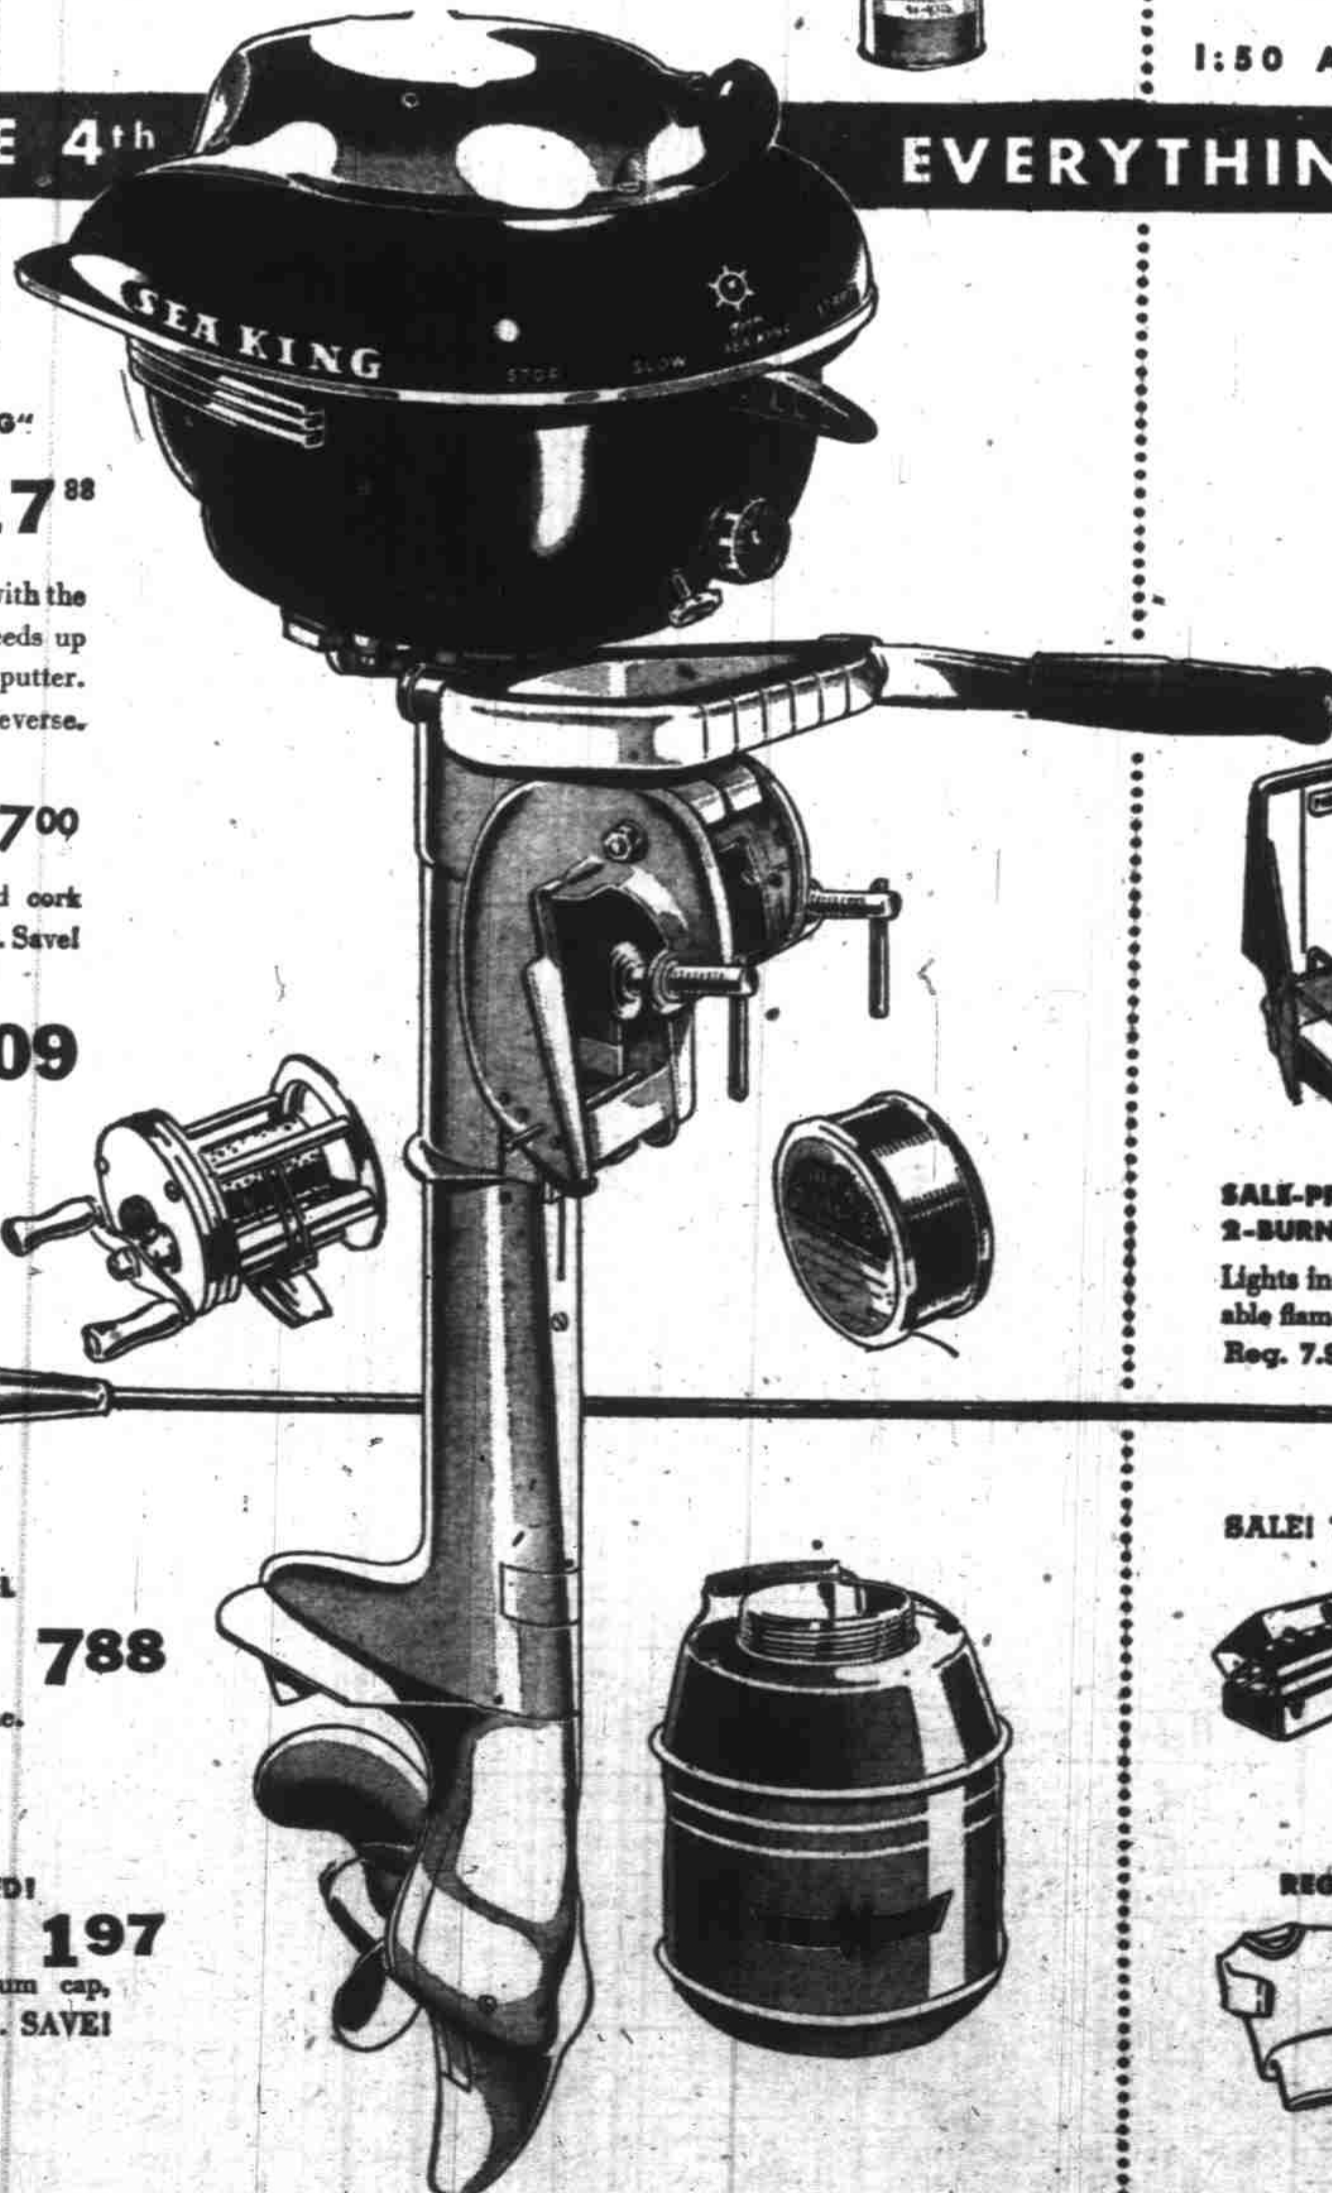

REG. 1.29 SILK LINE REDUCED!

1.09

Black waterproofed 20-lb. test line.

SALE! SPORT KING CASTING REEL

788

Chrome plated brass. With level winding device. Aluminum spool, cork arbor. Holds 50 yds. of 15 lb. test line. Reg. 8.95.

REG. 2.39 CAMP JUG SALE-PRICED!

197

One gallon capacity. Keeps beverages cool and refreshing. Aluminum cap, wockery liner. Metallic green finish. SAVE!

Yes, Wards Sports Shop has everything you need to make it the biggest and best 4th you've ever spent! Wards sports needs will bring many happy, healthful hours to you picnickers and campers, you fishermen and golfers, tennis, softball and croquet enthusiasts. Come in today... you'll find that outdoor FUN for everyone costs less at Wards.

SALE-PRICED NOW! 2-BURNER CAMP STOVE **697**

Lights instantly... gives steady dependable flame. Tank holds 1 1/4 pts. gasoline. Reg. 7.95.

SALE! FOLDING CAMP COTS **466**

Army duck with stitched securely bartacked seams. Reinforced legs, rails. Reg. 5.69

REG. 5.95 TENNIS RACKETS REDUCED! **477**

Laminated ash frame, throat overlay.

SALE! TWO TRAY TACKLE BOX **1.99**

Cantilever trays lift into position when lid is raised. Size 15 x 6 1/4 x 6 1/4 inches. Reg. 2.45.

REG. 79c T-SHIRTS REDUCED **67c**

Comfortable, absorbent, full cut. Made of combed white cotton yarn. Quarter sleeves.

.22 CALIBER SHORTS

Box of 50 **30c**

They're Federal Hi-Power! Accurate hard-hitting cartridges... ideal for small game. Reg. 35c.

PINT THERMOS BOTTLE **1.17**

Keeps beverages hot or cold longer. Sanitary glass filler, plastic drinking cup-cap. Save! Reg. 1.39.

SALE! BIKE TIRE AND TUBE **1.59**

Reg. 1.99. Wards Riverside Metal 2-ply cord fabric protects against leaks. Bike Tube... 89c

4-BALL CROQUET SET SALE **3.33**

Includes pro-style mallets, 3-3/4 inch maple balls, steel arches, heavy wood stakes. Reg. 3.85.