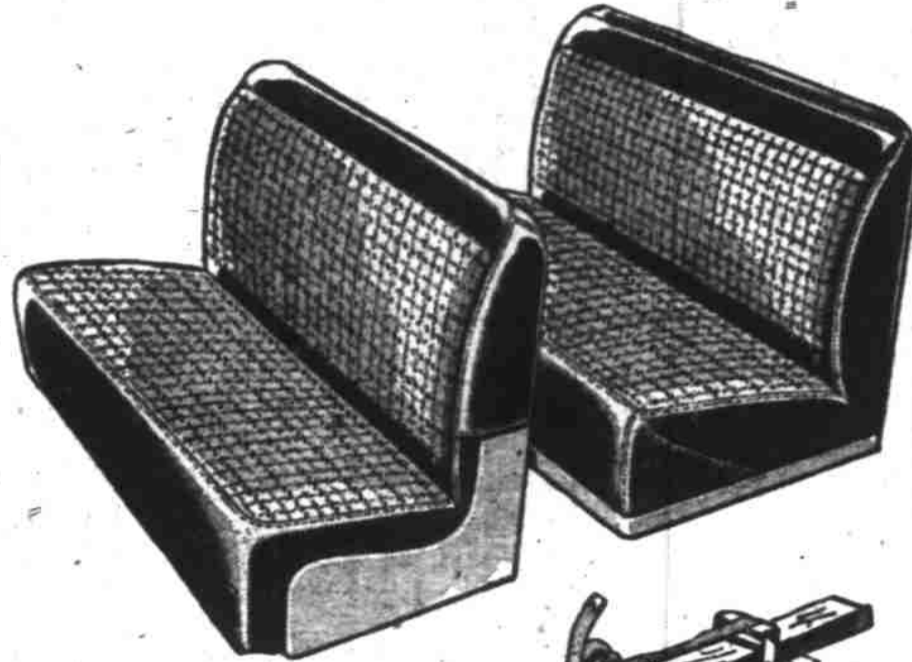

Montgomery Ward

155 N. Liberty

Telephone 3194

Shop Til
9 P. M.
Friday
Nite

PRE-FOURTH SALE!

SALE! FIBER SEAT COVERS

Installed **13.88** Sedans
High in quality! Low in price! Get a set for your car today! Smart plaid patterns in fiber and heavy cloth... harmonize with the interior of your car for a "tailor made" look. Elastic inserts for smooth fit! Sale ends Saturday!

SALE! AUTO TOP CARRIER

4.88

Carries a boat, ladders, or loads up to 300 lbs! Straps and 4 oversize suction cups hold it firmly to car top. Easy to take on, off!

Reg. 6.10.

SALE! VITALIZED MOTOR OIL

1.19

Five, 1-qt. cans in handy container at this low price! Why pay 35c a qt. for oil... stock up with Vitalized at this sale... none finer! Vitalized keeps your motor clean, cuts wear!